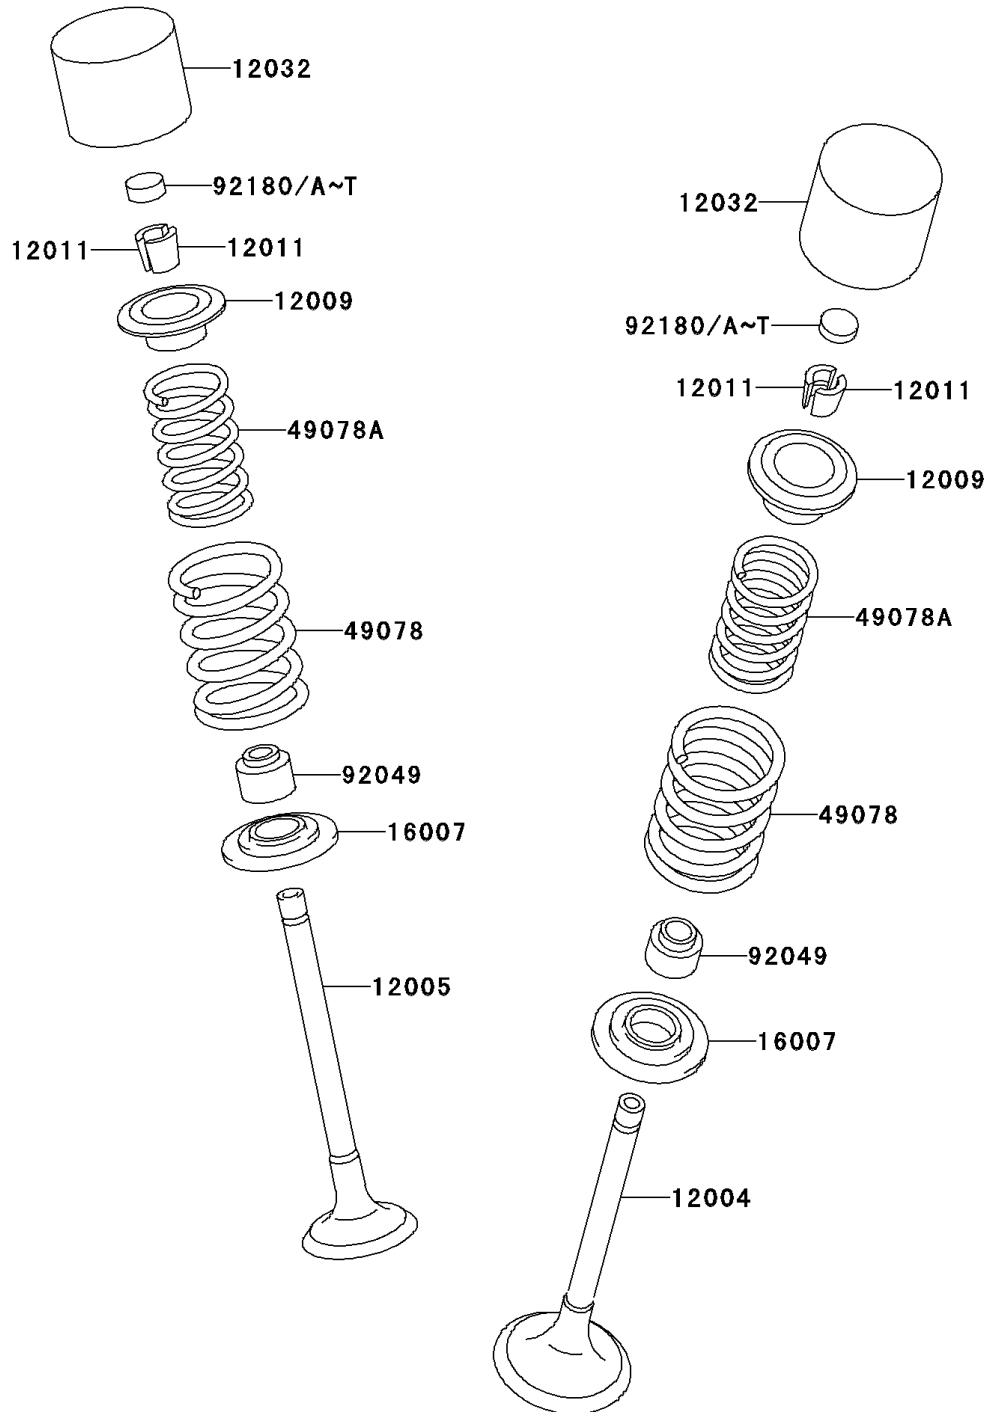

2002 KLX300R

PARTS DIAGRAM

Valve(s)

E1210

2002 KLX300R

PARTS LIST

Valve(s)

ITEM NAME

PART NUMBER

QUANTITY
