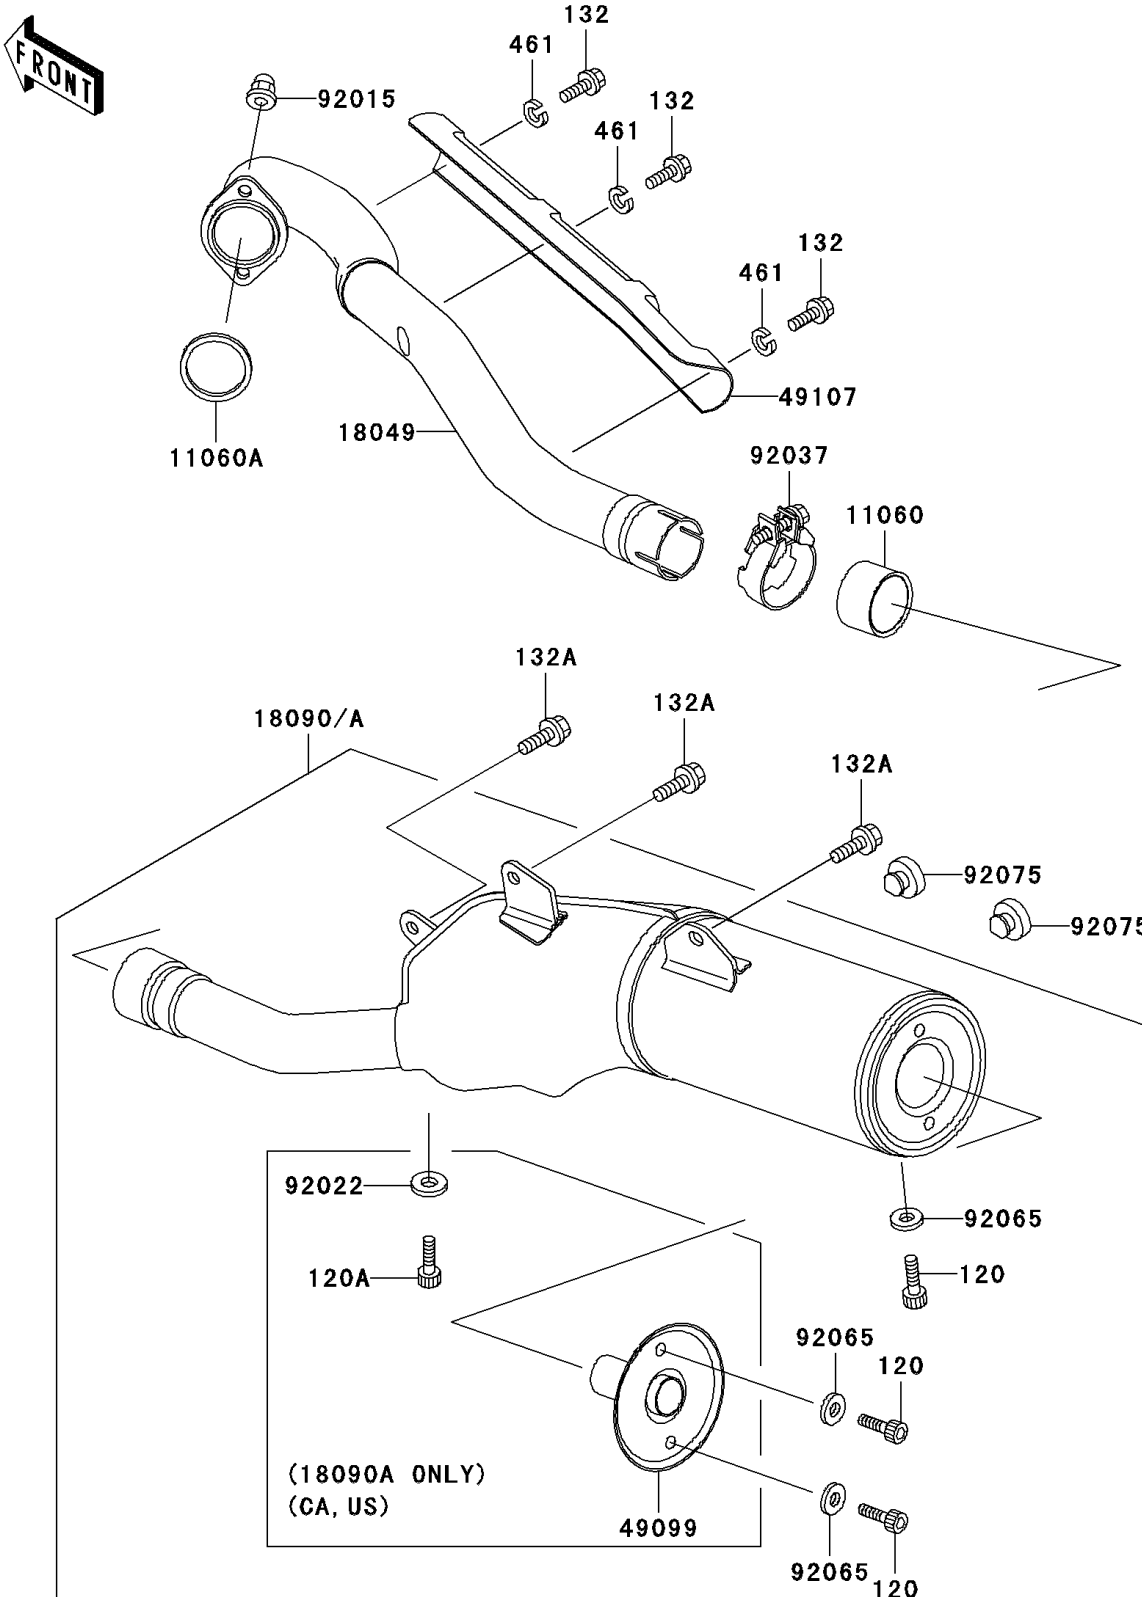

2002 KLX300R

PARTS DIAGRAM

Muffler(s)

E1140

2002 KLX300R

PARTS LIST

Muffler(s)

Kawasaki

Let the Good Times Roll®

ITEM NAME

PART NUMBER

QUANTITY
