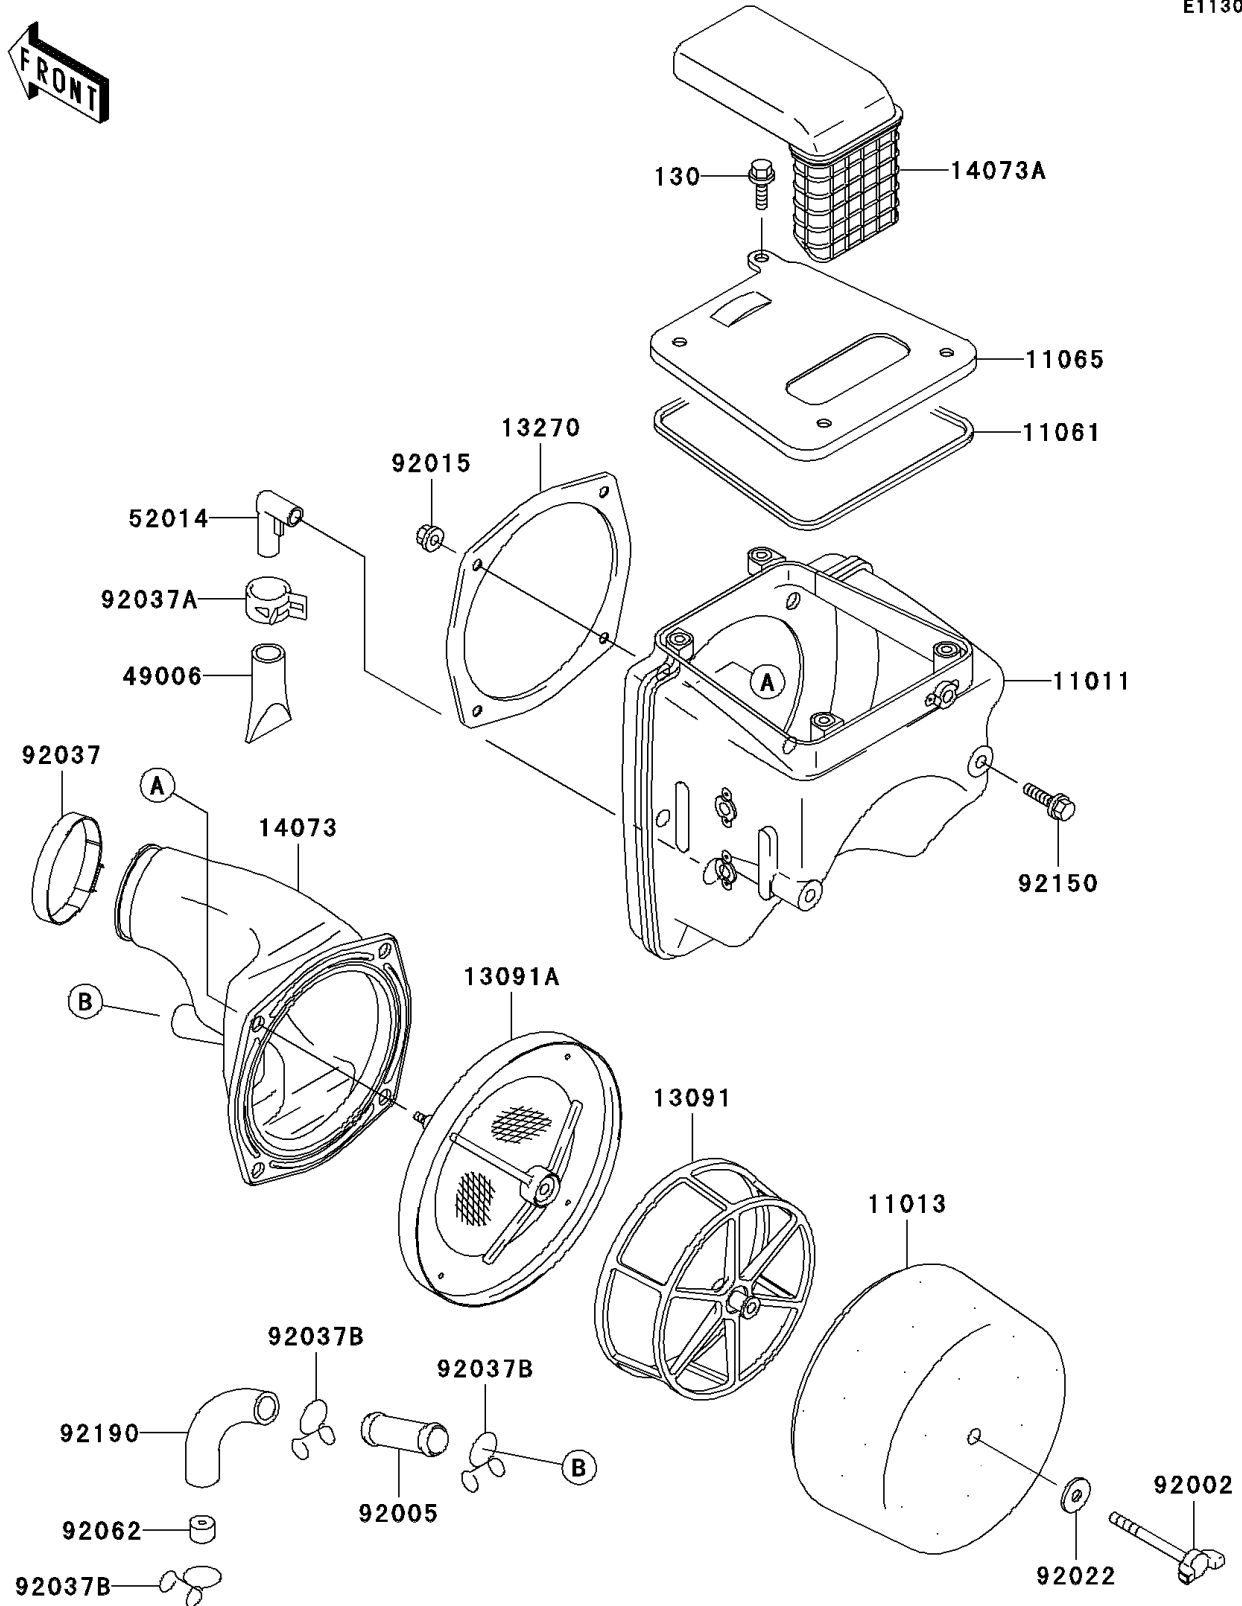

2002 KLX300R

PARTS DIAGRAM

Air Cleaner

E1130

2002 KLX300R

PARTS LIST

Air Cleaner

Kawasaki

Let the Good Times Roll®

ITEM NAME

PART NUMBER

QUANTITY
