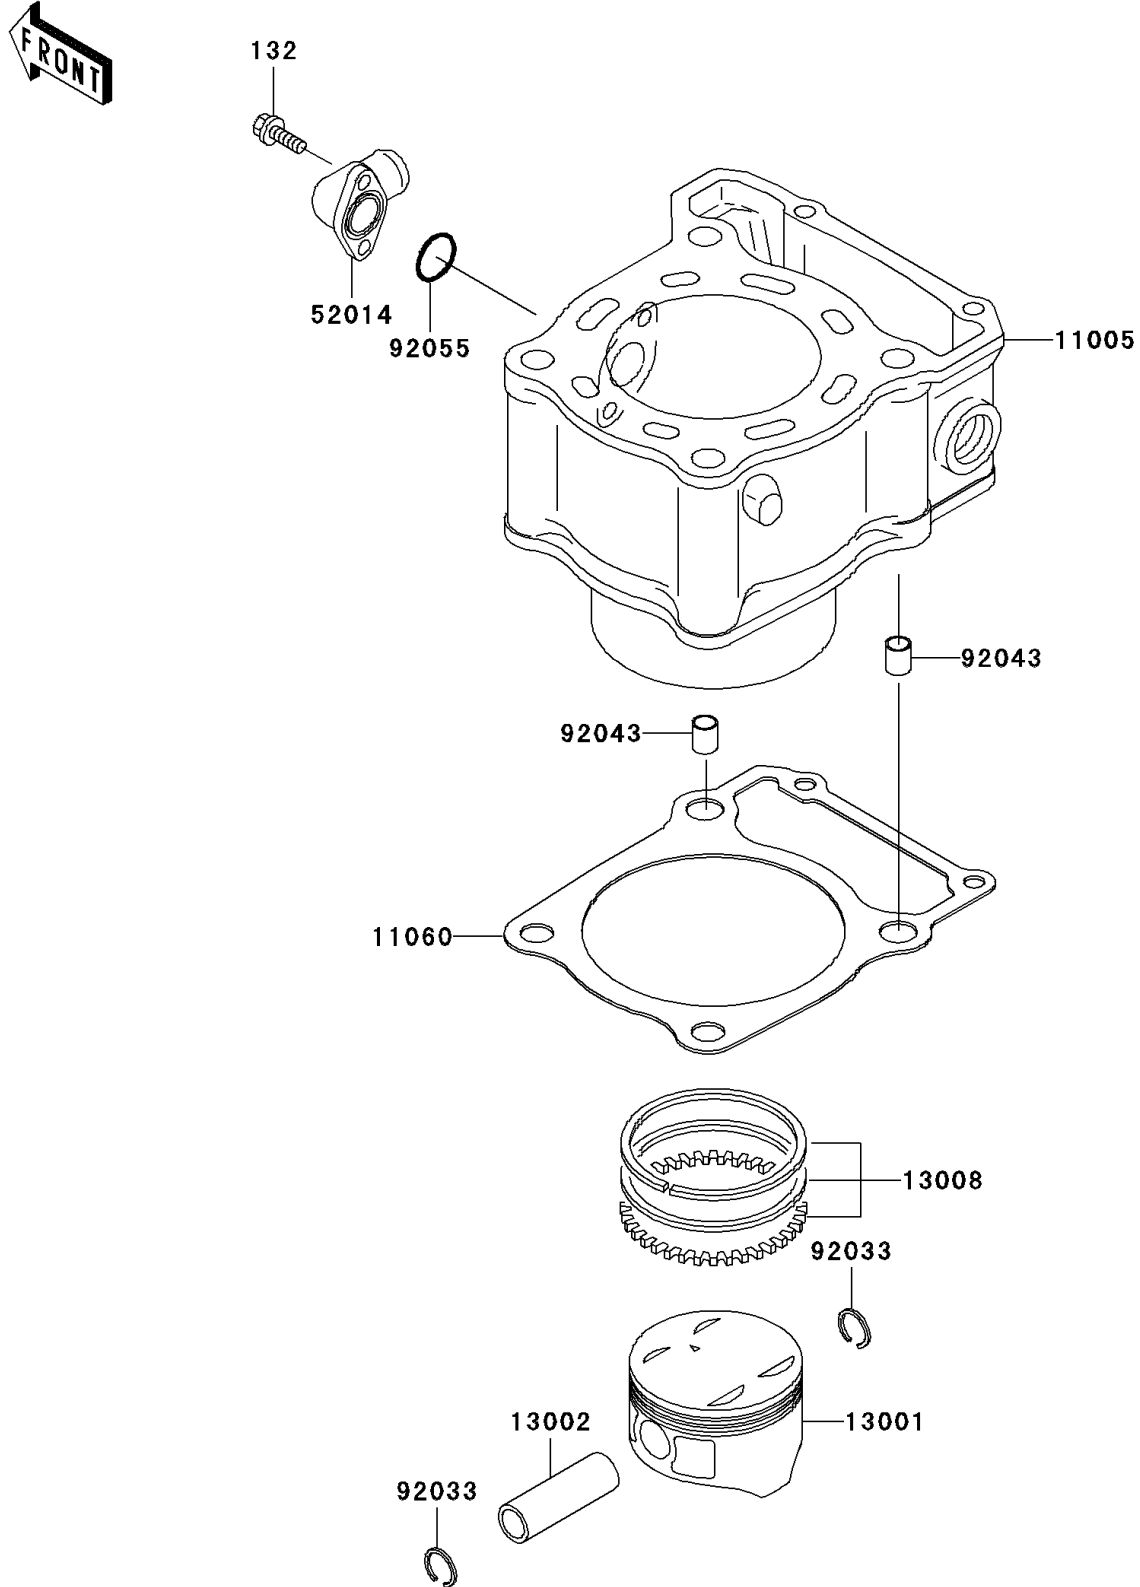

2003 KLX300R

PARTS DIAGRAM

Cylinder/Piston(s)

E1120

2003 KLX300R

PARTS LIST

Cylinder/Piston(s)

Kawasaki

Let the Good Times Roll®

ITEM NAME

PART NUMBER

QUANTITY
