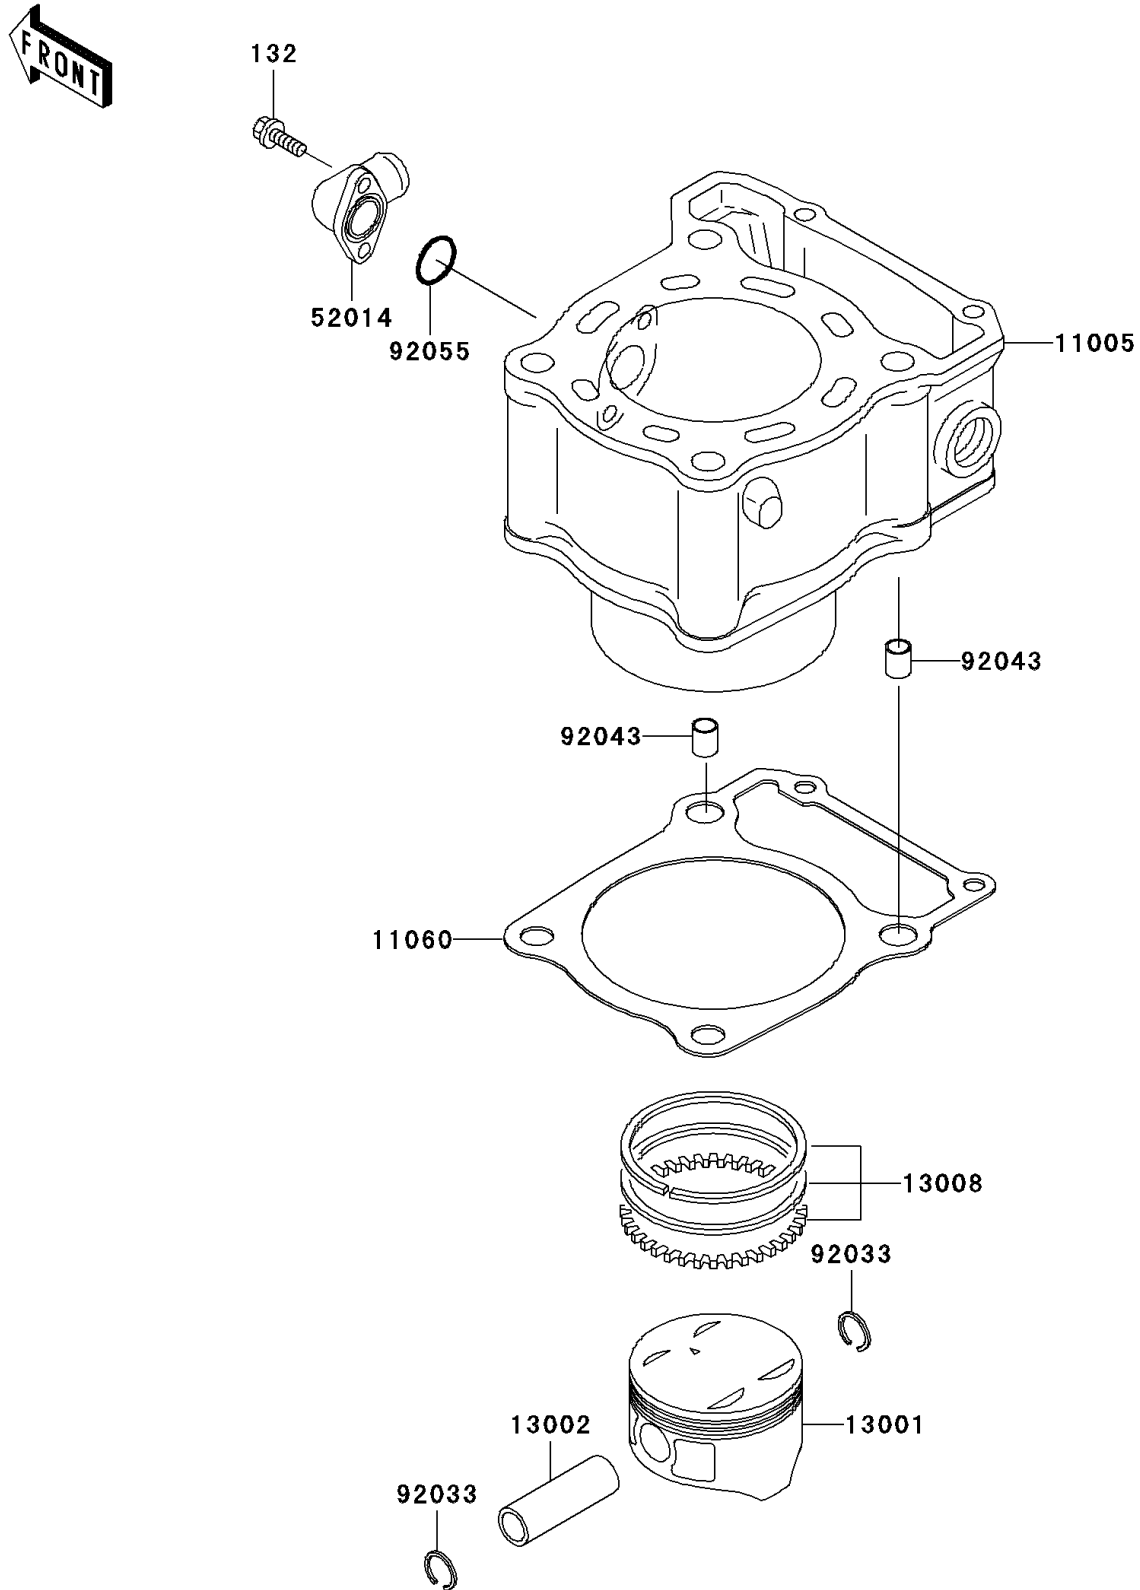

2002 KLX300R

PARTS DIAGRAM

Cylinder/Piston(s)

E1120

2002 KLX300R

PARTS LIST

Cylinder/Piston(s)

Kawasaki

Let the Good Times Roll®

ITEM NAME

PART NUMBER

QUANTITY
