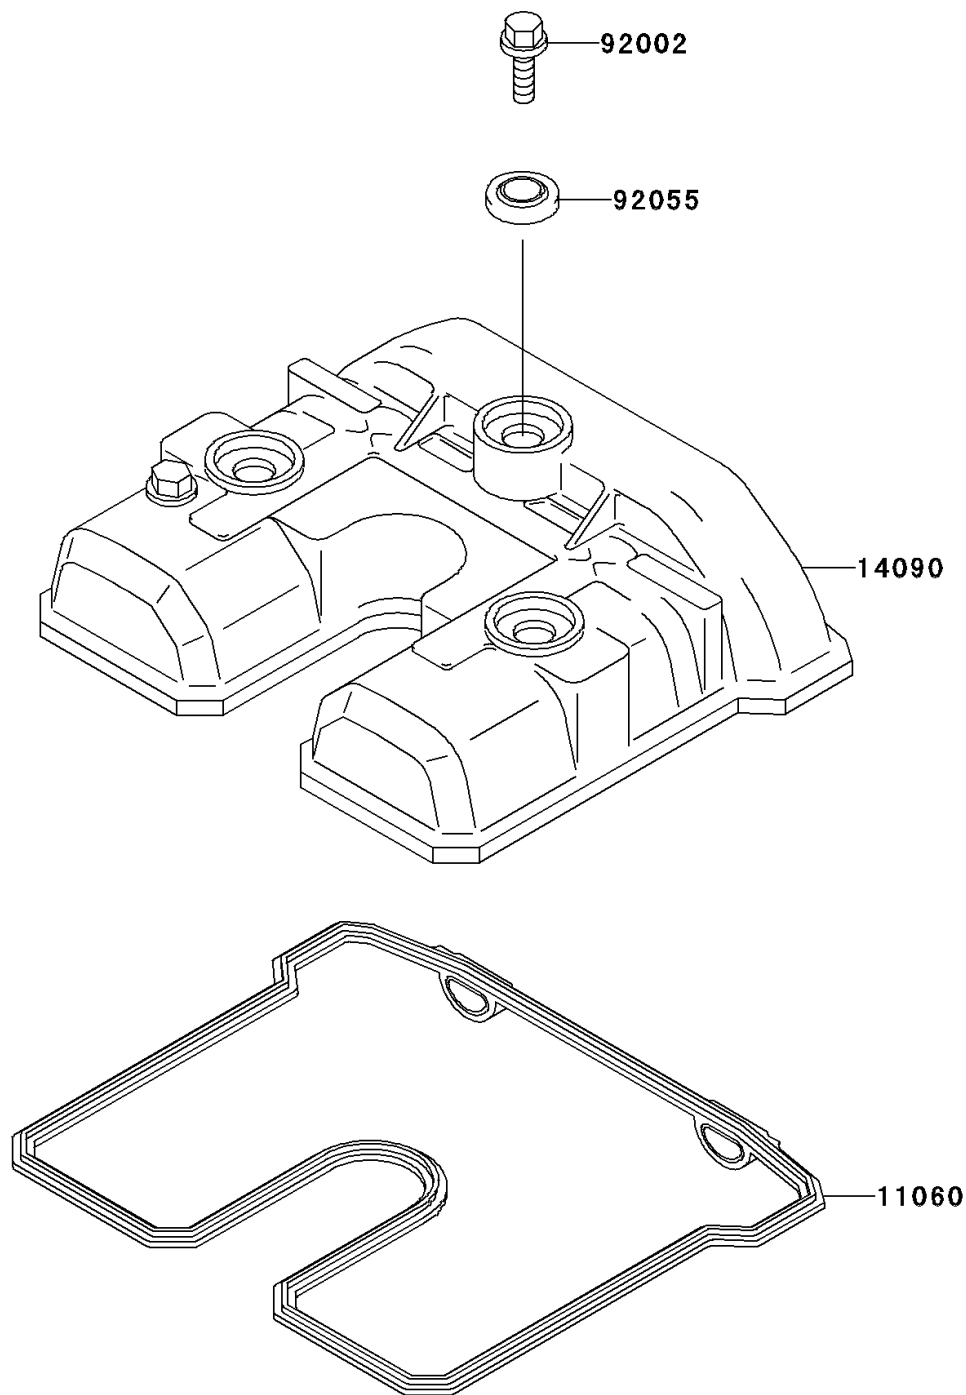

2003 KLX300R

PARTS DIAGRAM

Cylinder Head Cover

Kawasaki

Let the Good Times Roll®

E1112

2003 KLX300R

PARTS LIST

Cylinder Head Cover

Kawasaki

Let the Good Times Roll®

ITEM NAME

PART NUMBER

QUANTITY
