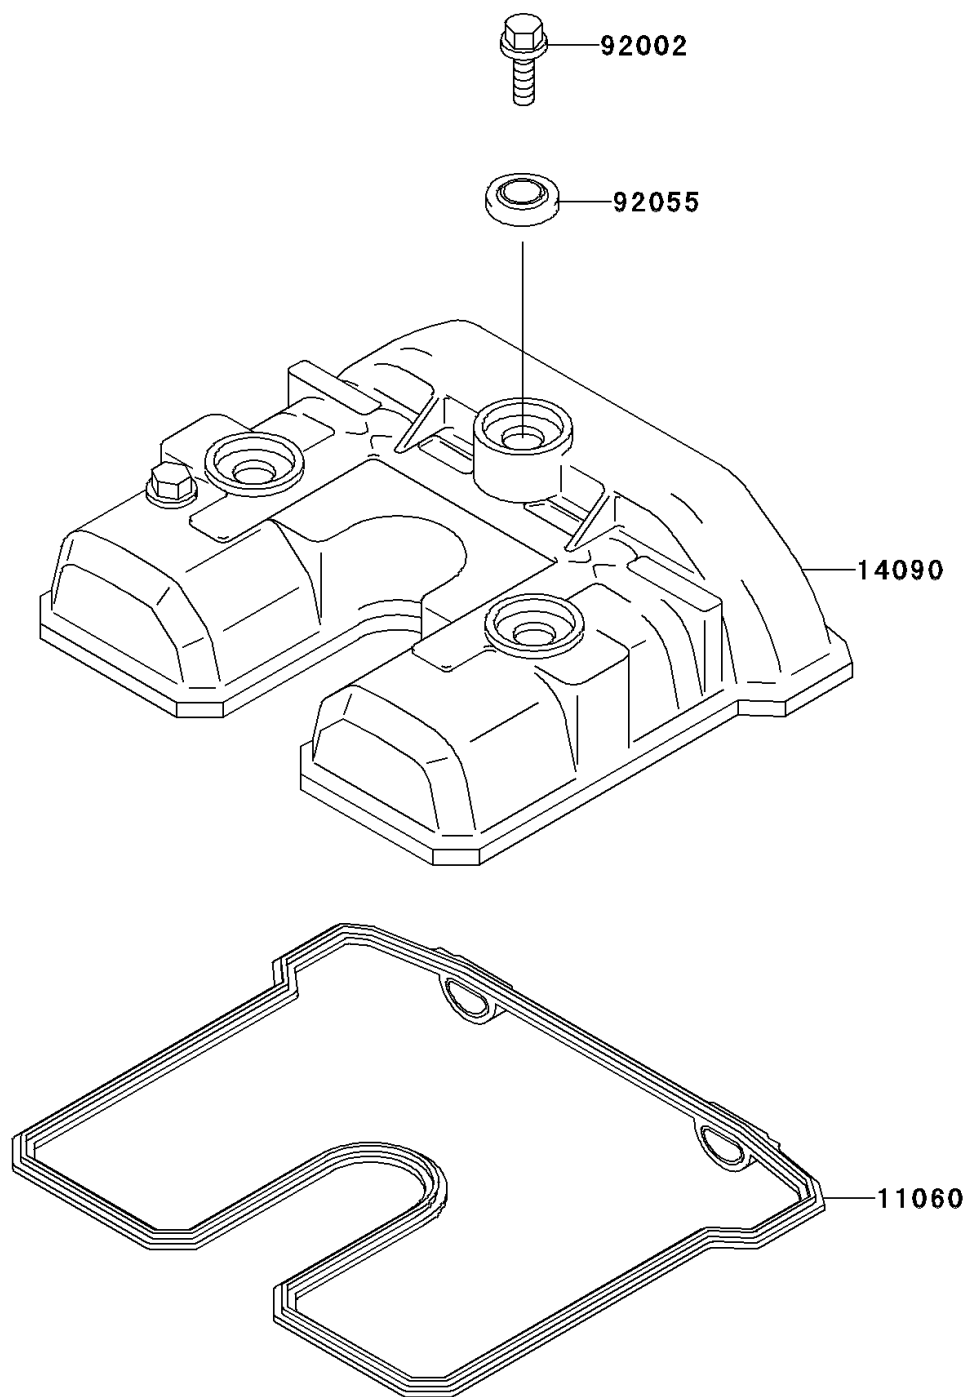

2004 KLX300R

PARTS DIAGRAM

Cylinder Head Cover

E1112

2004 KLX300R

PARTS LIST

Cylinder Head Cover

ITEM NAME

PART NUMBER

QUANTITY
