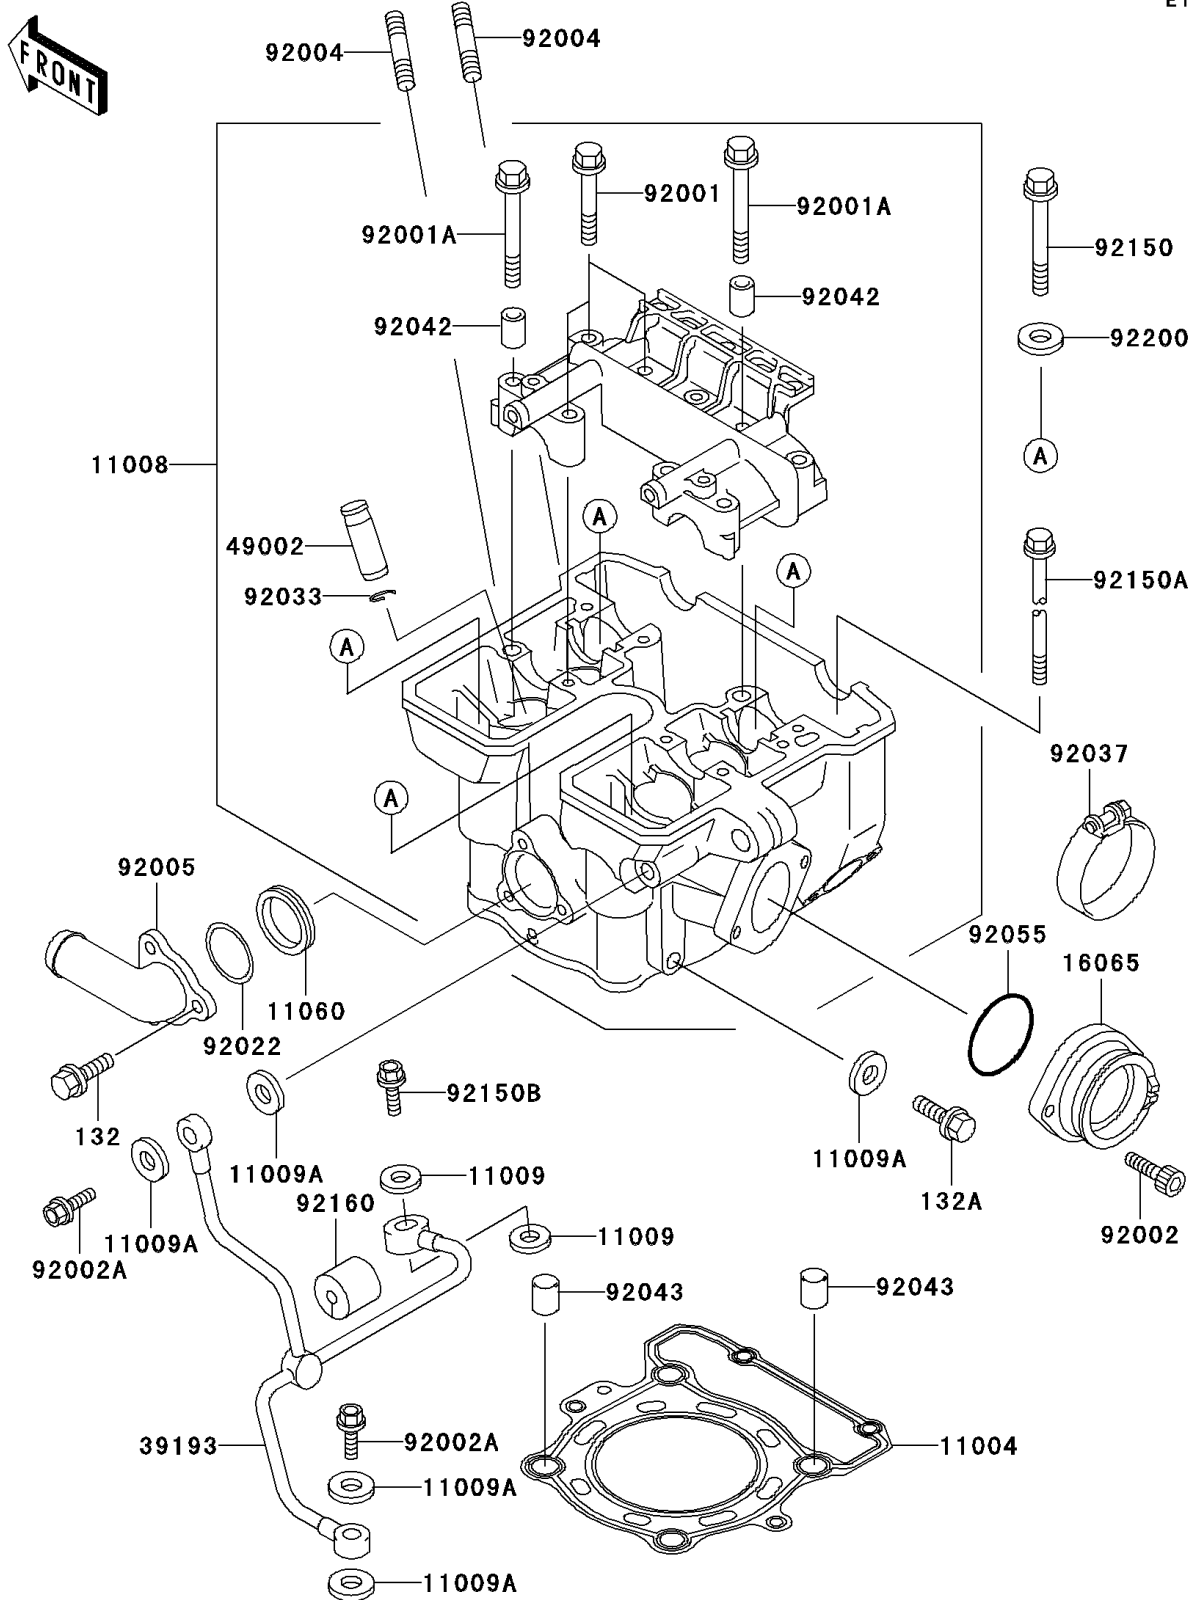

2003 KLX300R

PARTS DIAGRAM

Cylinder Head

E1111

2003 KLX300R

PARTS LIST

Cylinder Head

ITEM NAME

PART NUMBER

QUANTITY
