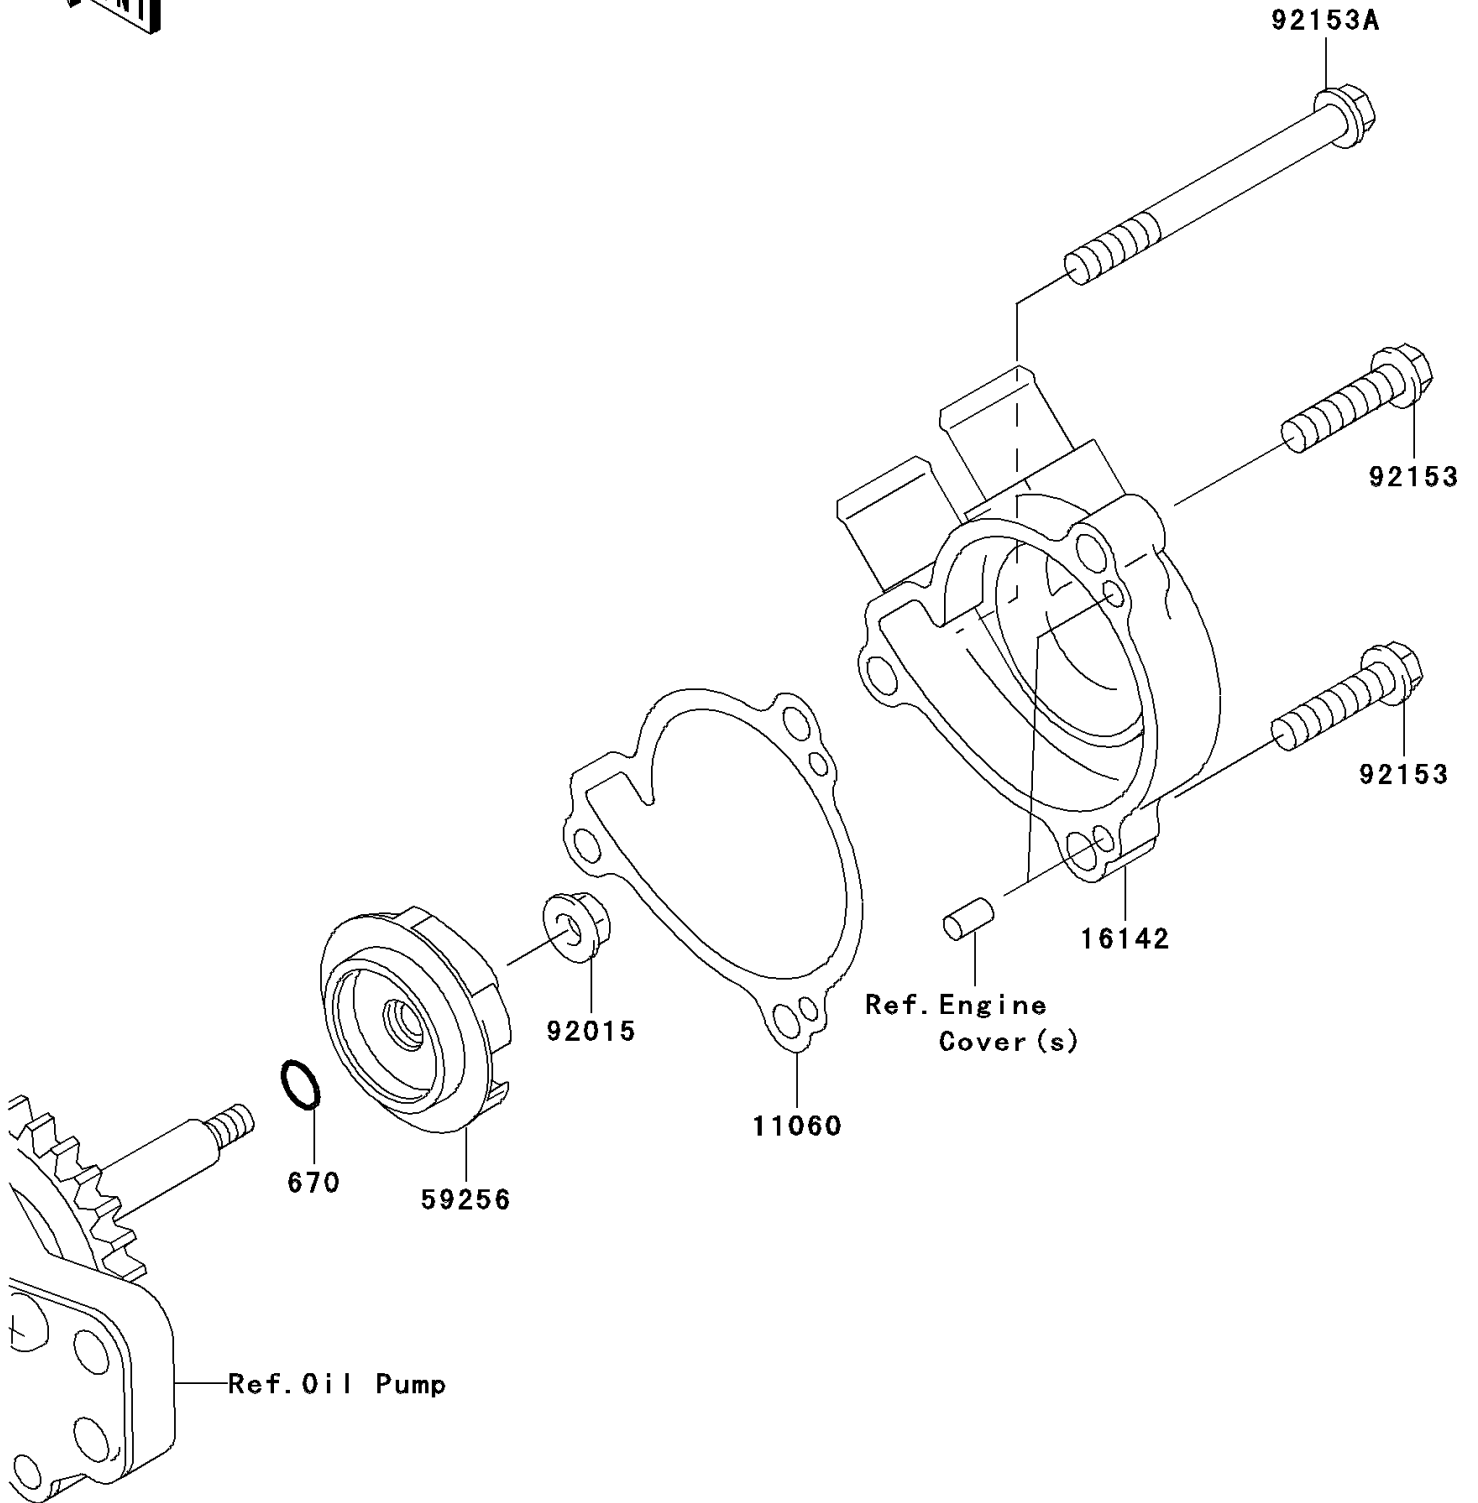

2007 KLX300R

PARTS DIAGRAM

Water Pump

E3031

2007 KLX300R

PARTS LIST

Water Pump

Kawasaki

Let the Good Times Roll®

ITEM NAME

PART NUMBER

QUANTITY
