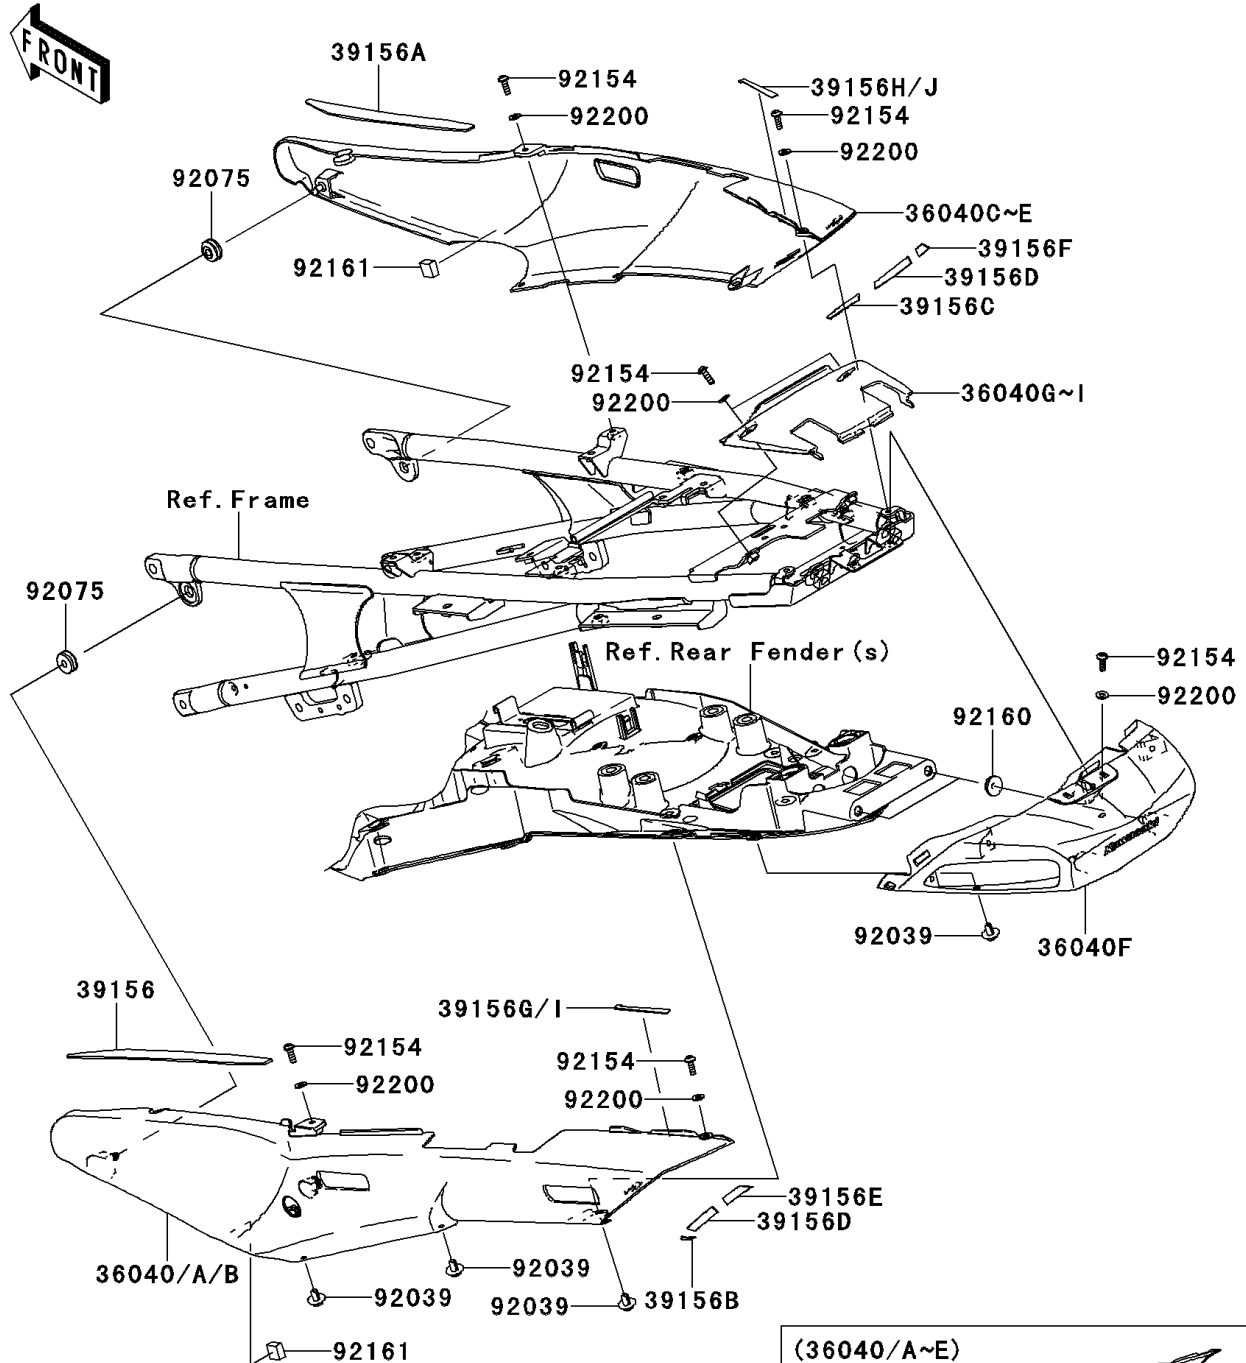

2008 Concours™ 14

PARTS DIAGRAM

Side Covers

F2611

(36040/C)	Black
(36040A/D)	Silver
(36040B/E)	Red

WOD

2008 Concours™ 14

PARTS LIST

Side Covers

ITEM NAME

PART NUMBER

QUANTITY
