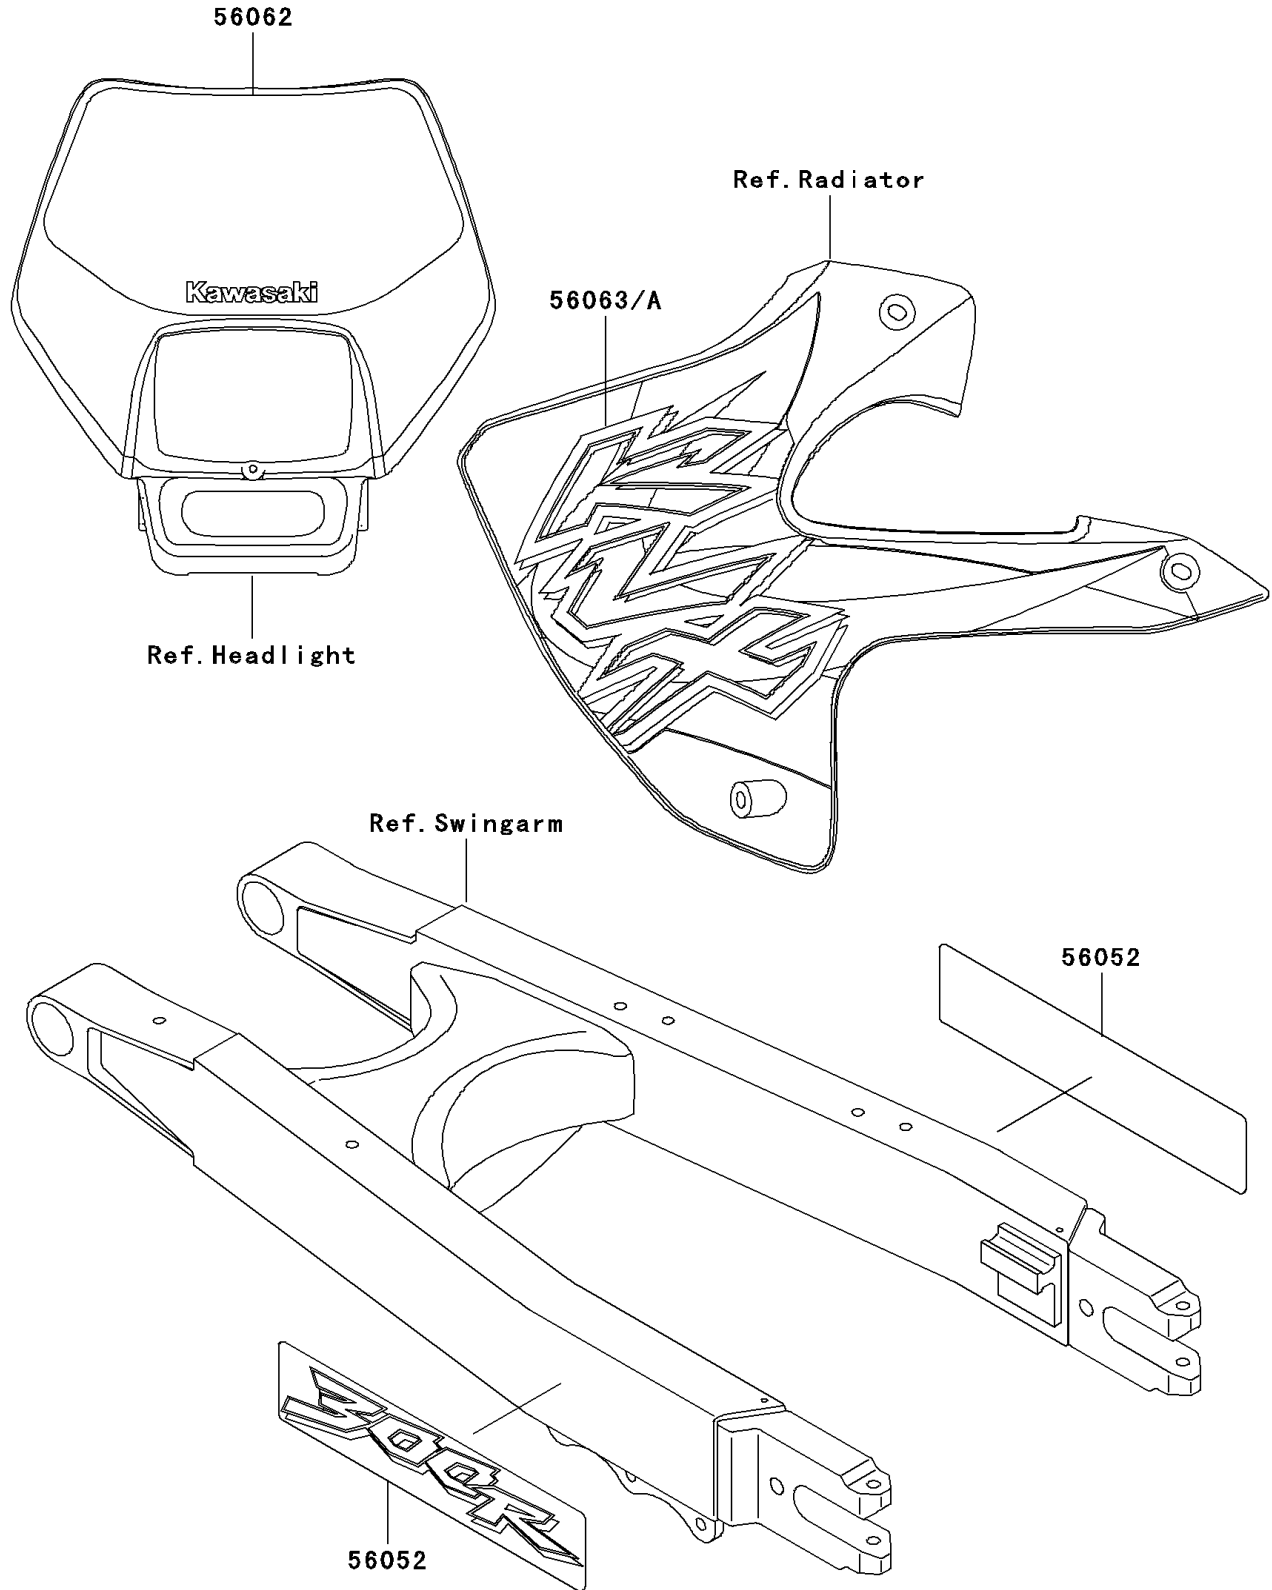

2001 KLX300R

PARTS DIAGRAM

Decals(KLX300-A6)

F2861D

2001 KLX300R

PARTS LIST

Decals(KLX300-A6)

ITEM NAME

PART NUMBER

QUANTITY
