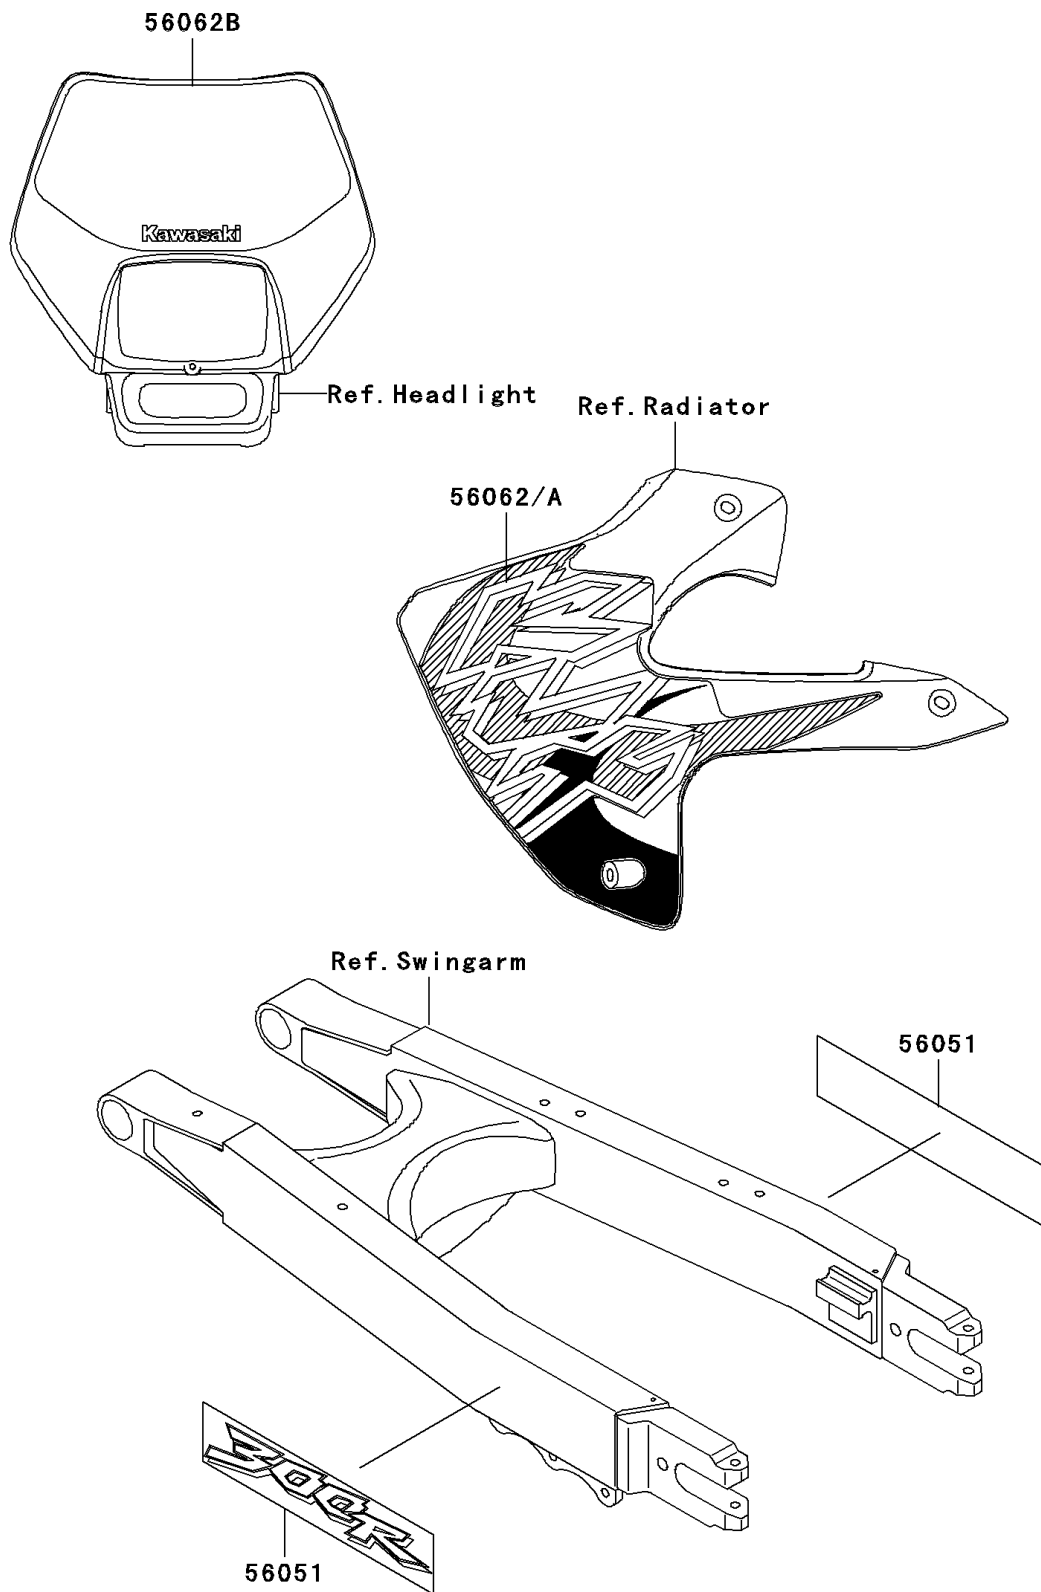

1999 KLX300R

PARTS DIAGRAM

Decals(KLX300-A4)

Kawasaki

Let the Good Times Roll®

F2861B

1999 KLX300R

PARTS LIST

Decals(KLX300-A4)

ITEM NAME

PART NUMBER

QUANTITY
