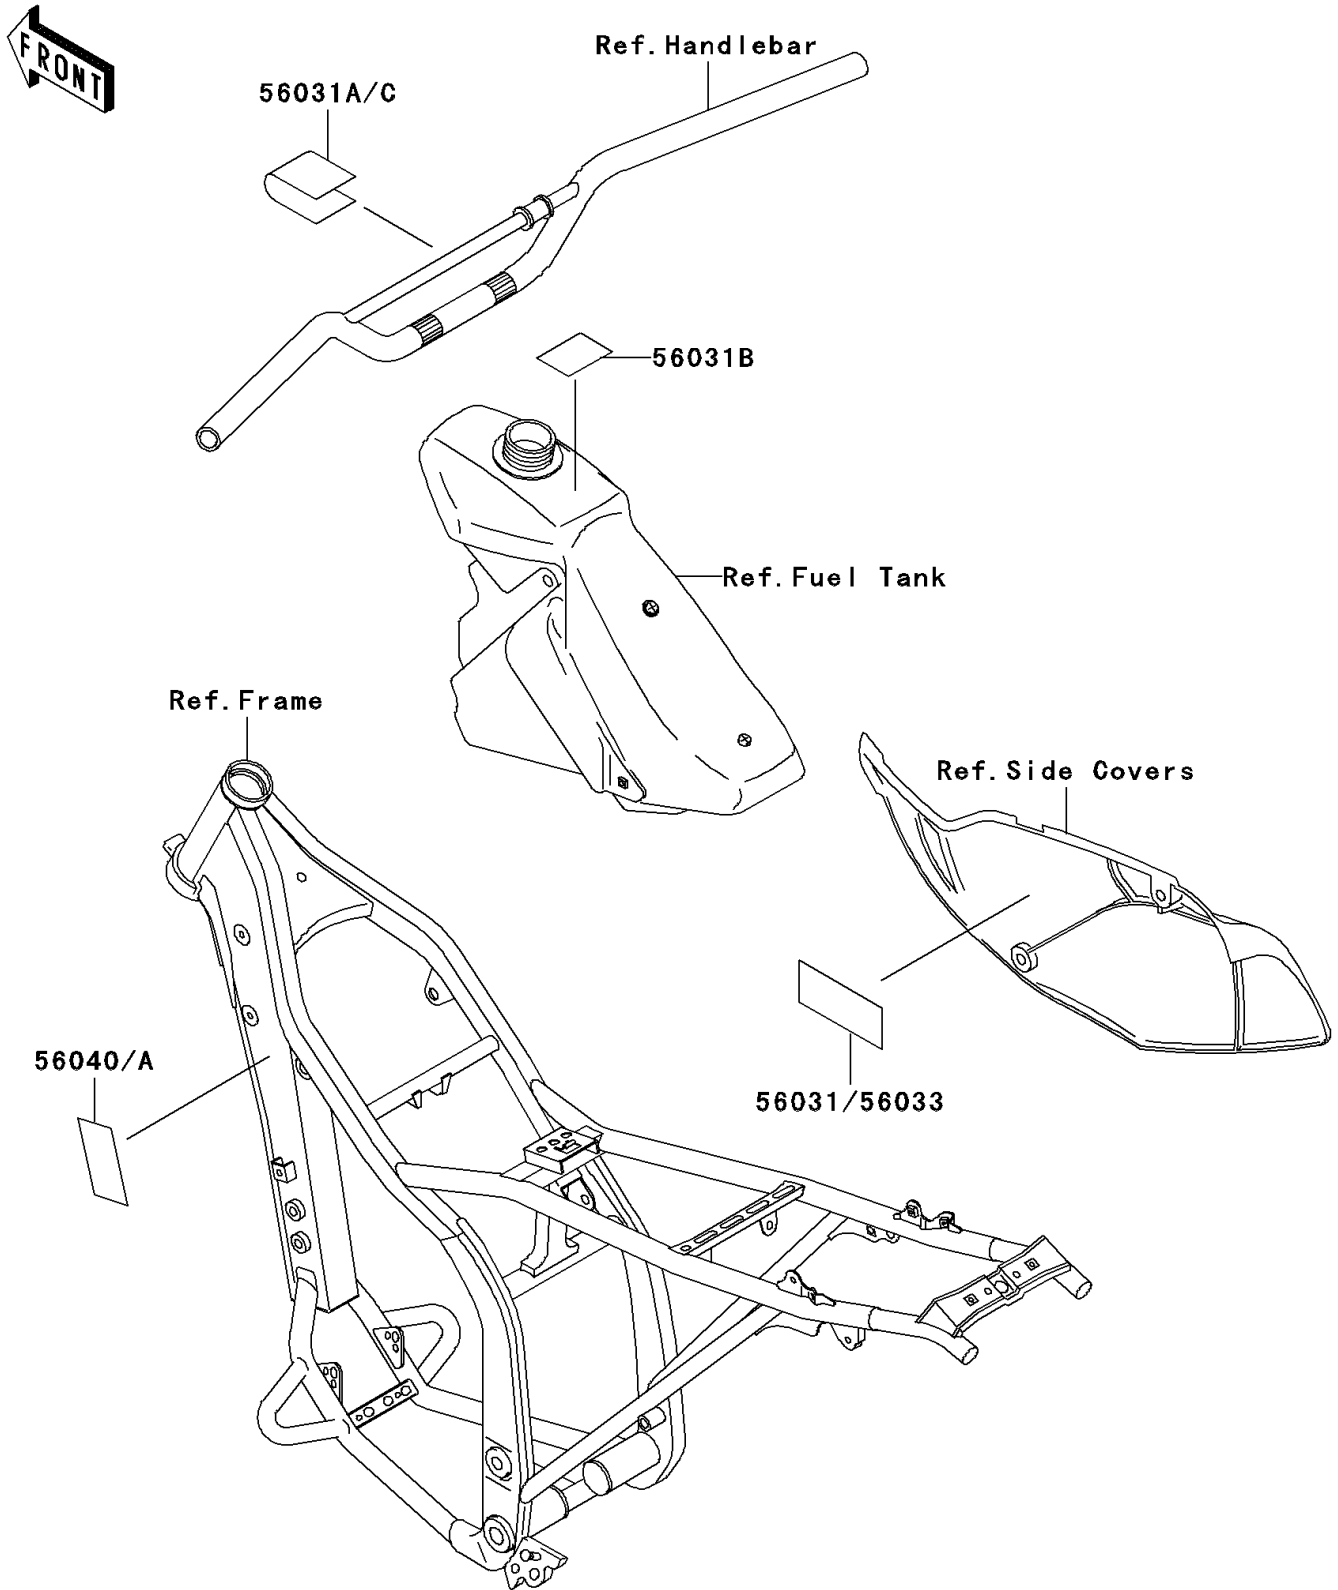

2001 KLX300R

PARTS DIAGRAM

Labels

F2860

2001 KLX300R

PARTS LIST

Labels

ITEM NAME

PART NUMBER

QUANTITY
