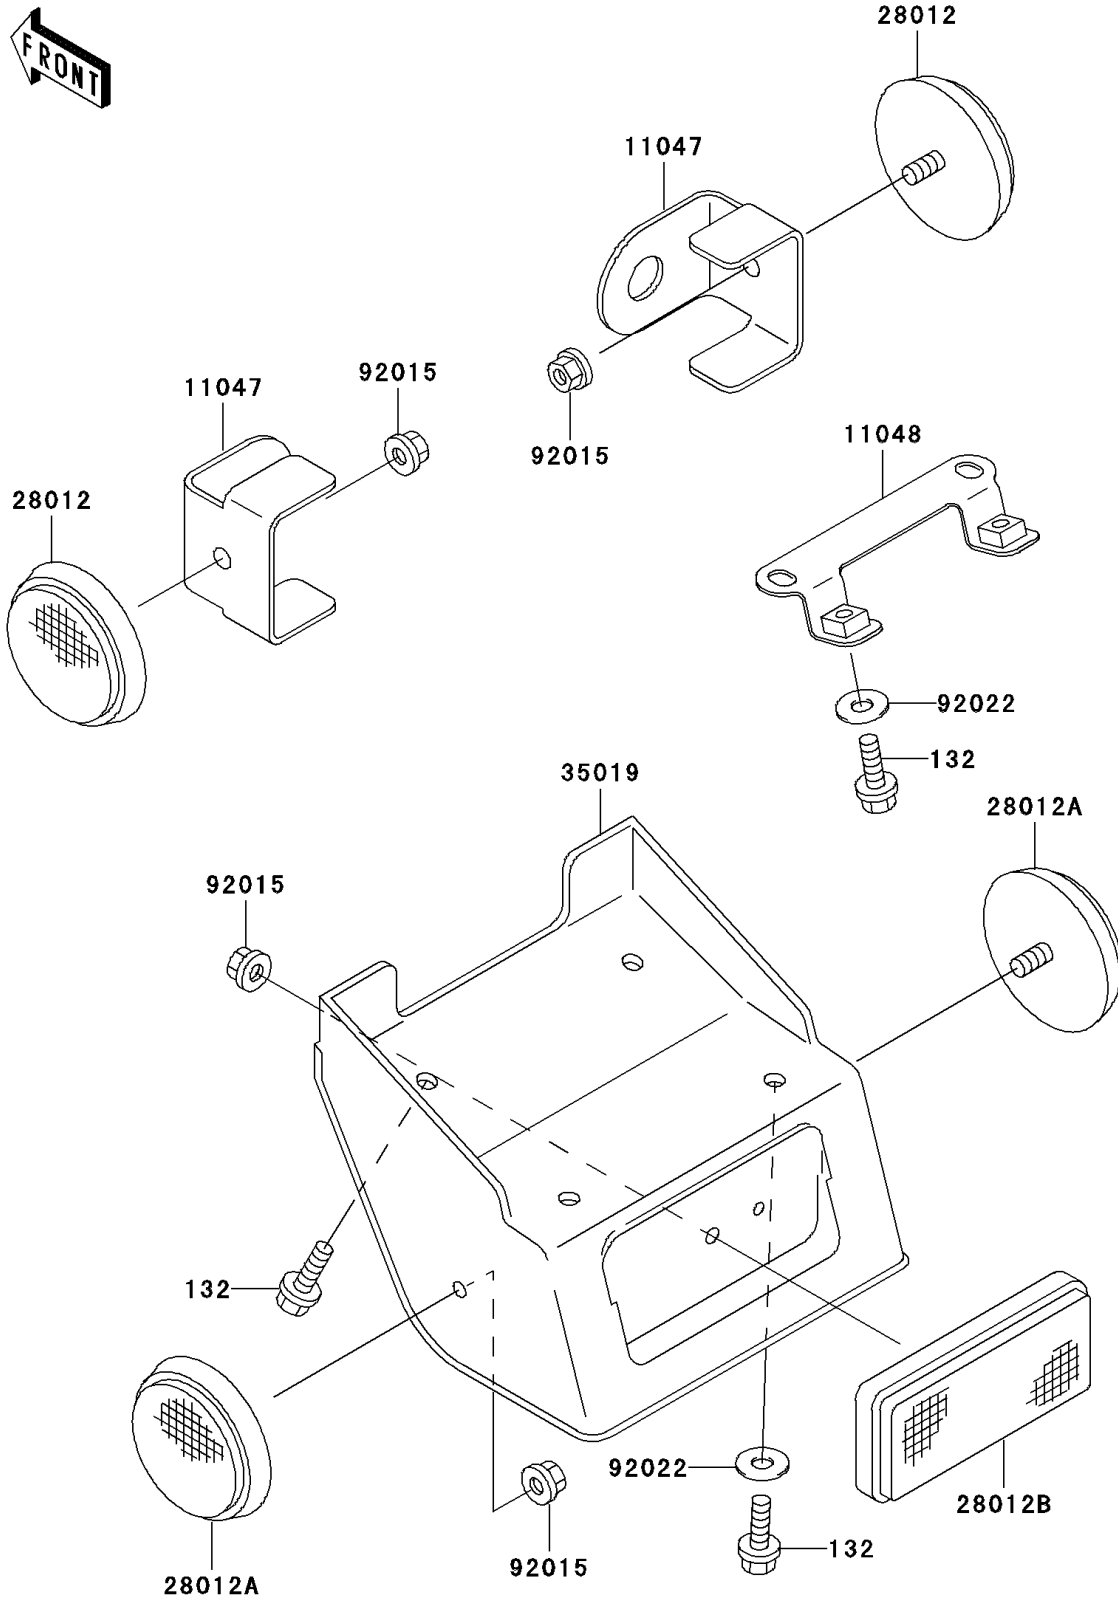

2001 KLX300R

PARTS DIAGRAM

Reflectors

F2790

2001 KLX300R

PARTS LIST

Reflectors

ITEM NAME

PART NUMBER

QUANTITY
