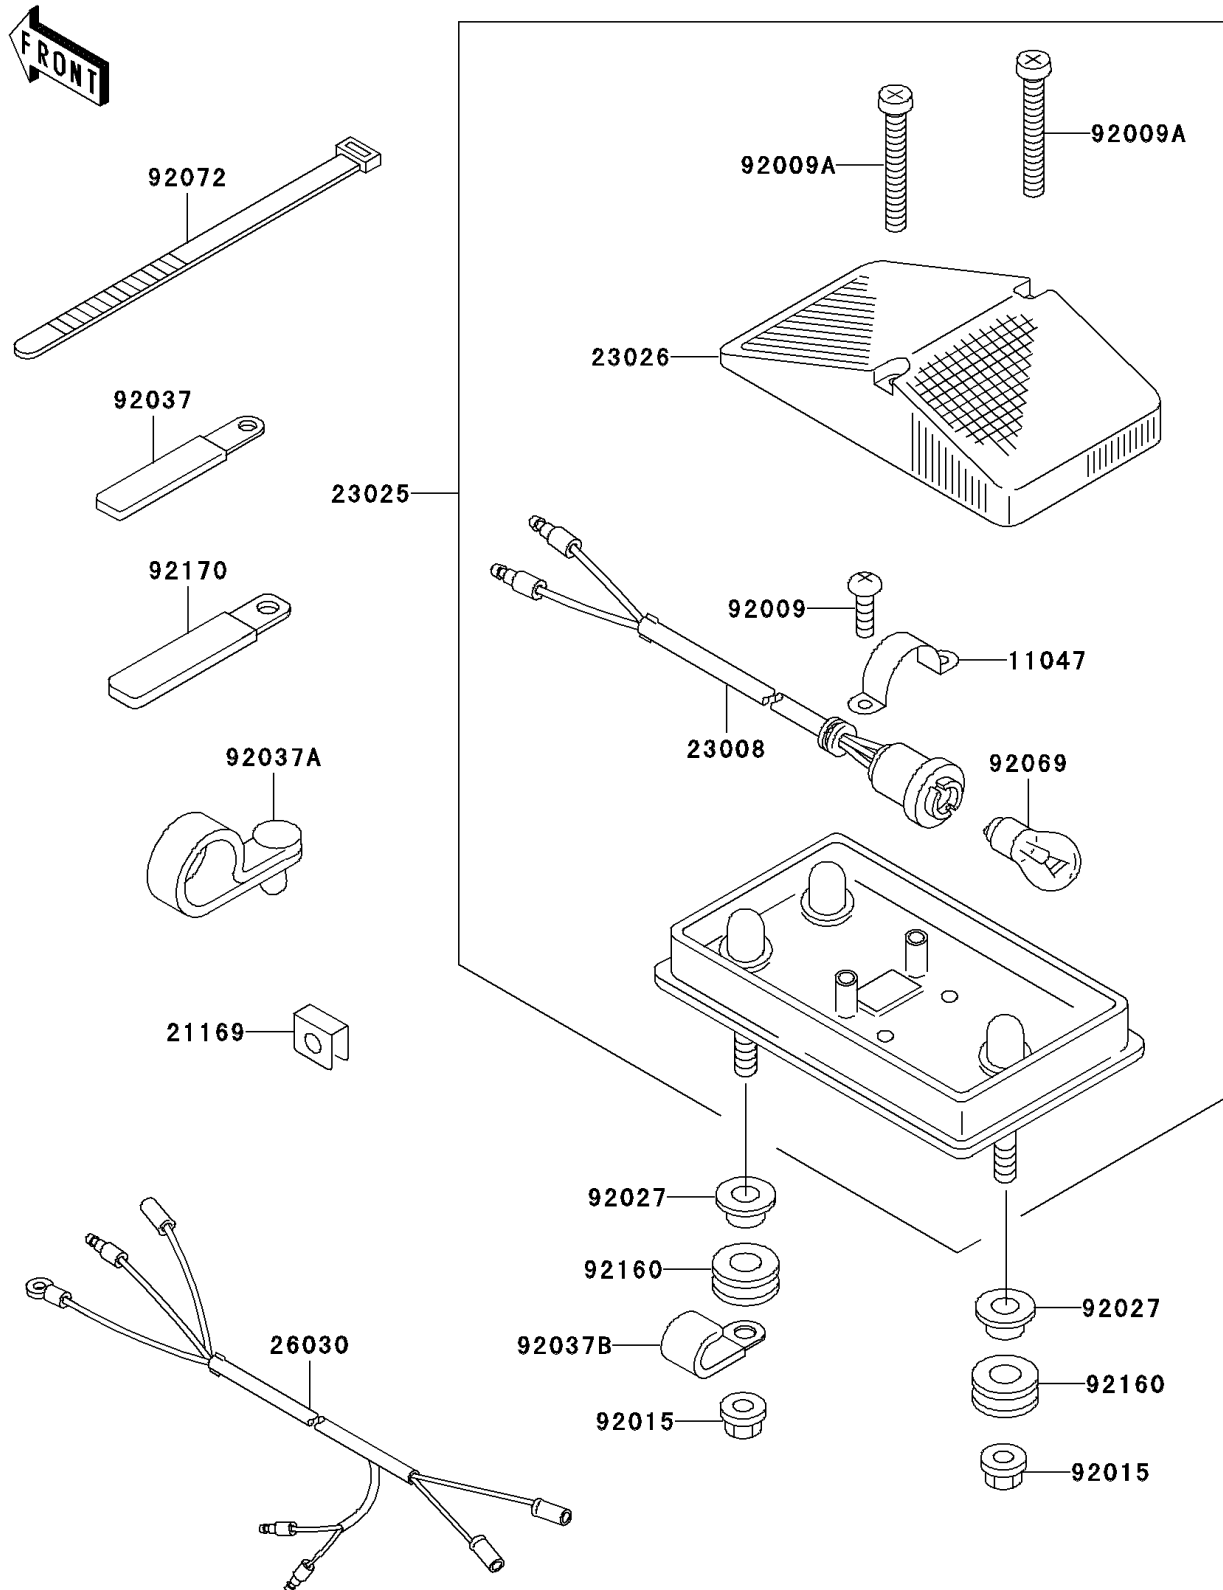

2001 KLX300R

PARTS DIAGRAM

Taillight(s)

F2720

2001 KLX300R

PARTS LIST

Taillight(s)

Kawasaki

Let the Good Times Roll®

ITEM NAME

PART NUMBER

QUANTITY
