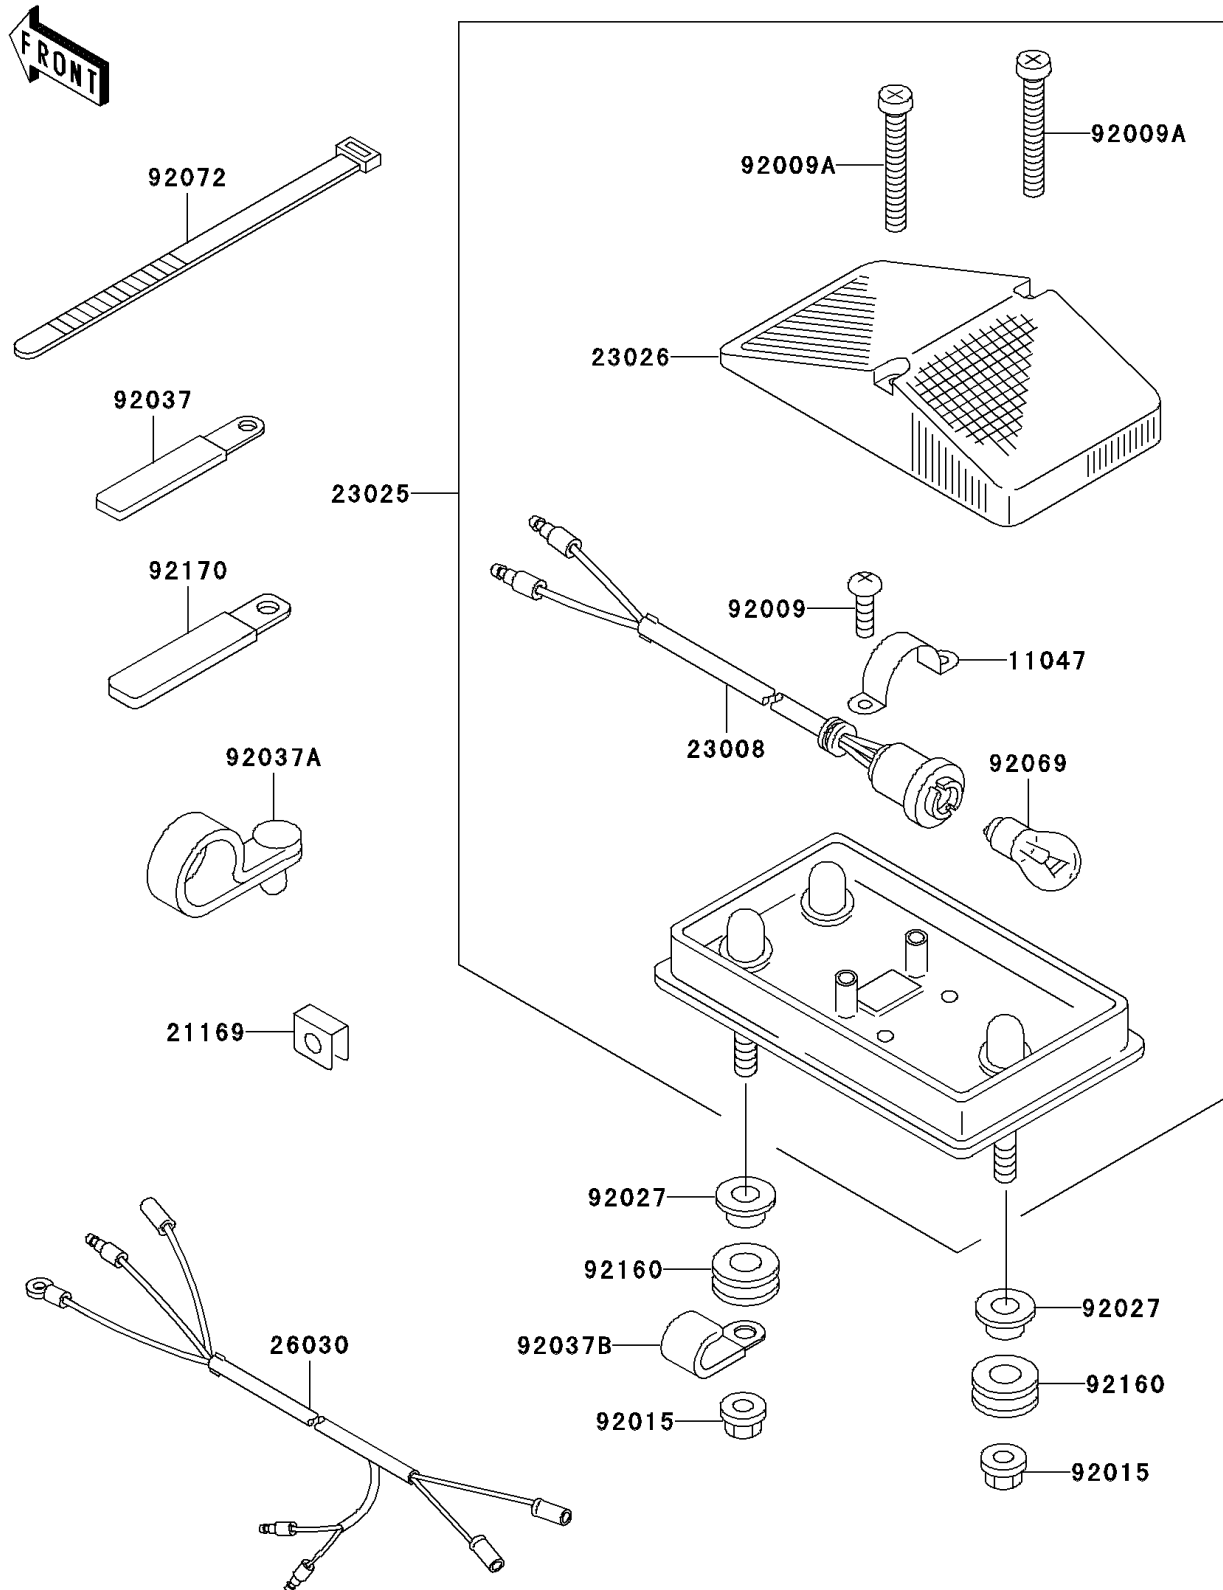

1999 KLX300R

PARTS DIAGRAM

Taillight(s)

F2720

1999 KLX300R

PARTS LIST

Taillight(s)

Kawasaki

Let the Good Times Roll®

ITEM NAME

PART NUMBER

QUANTITY
