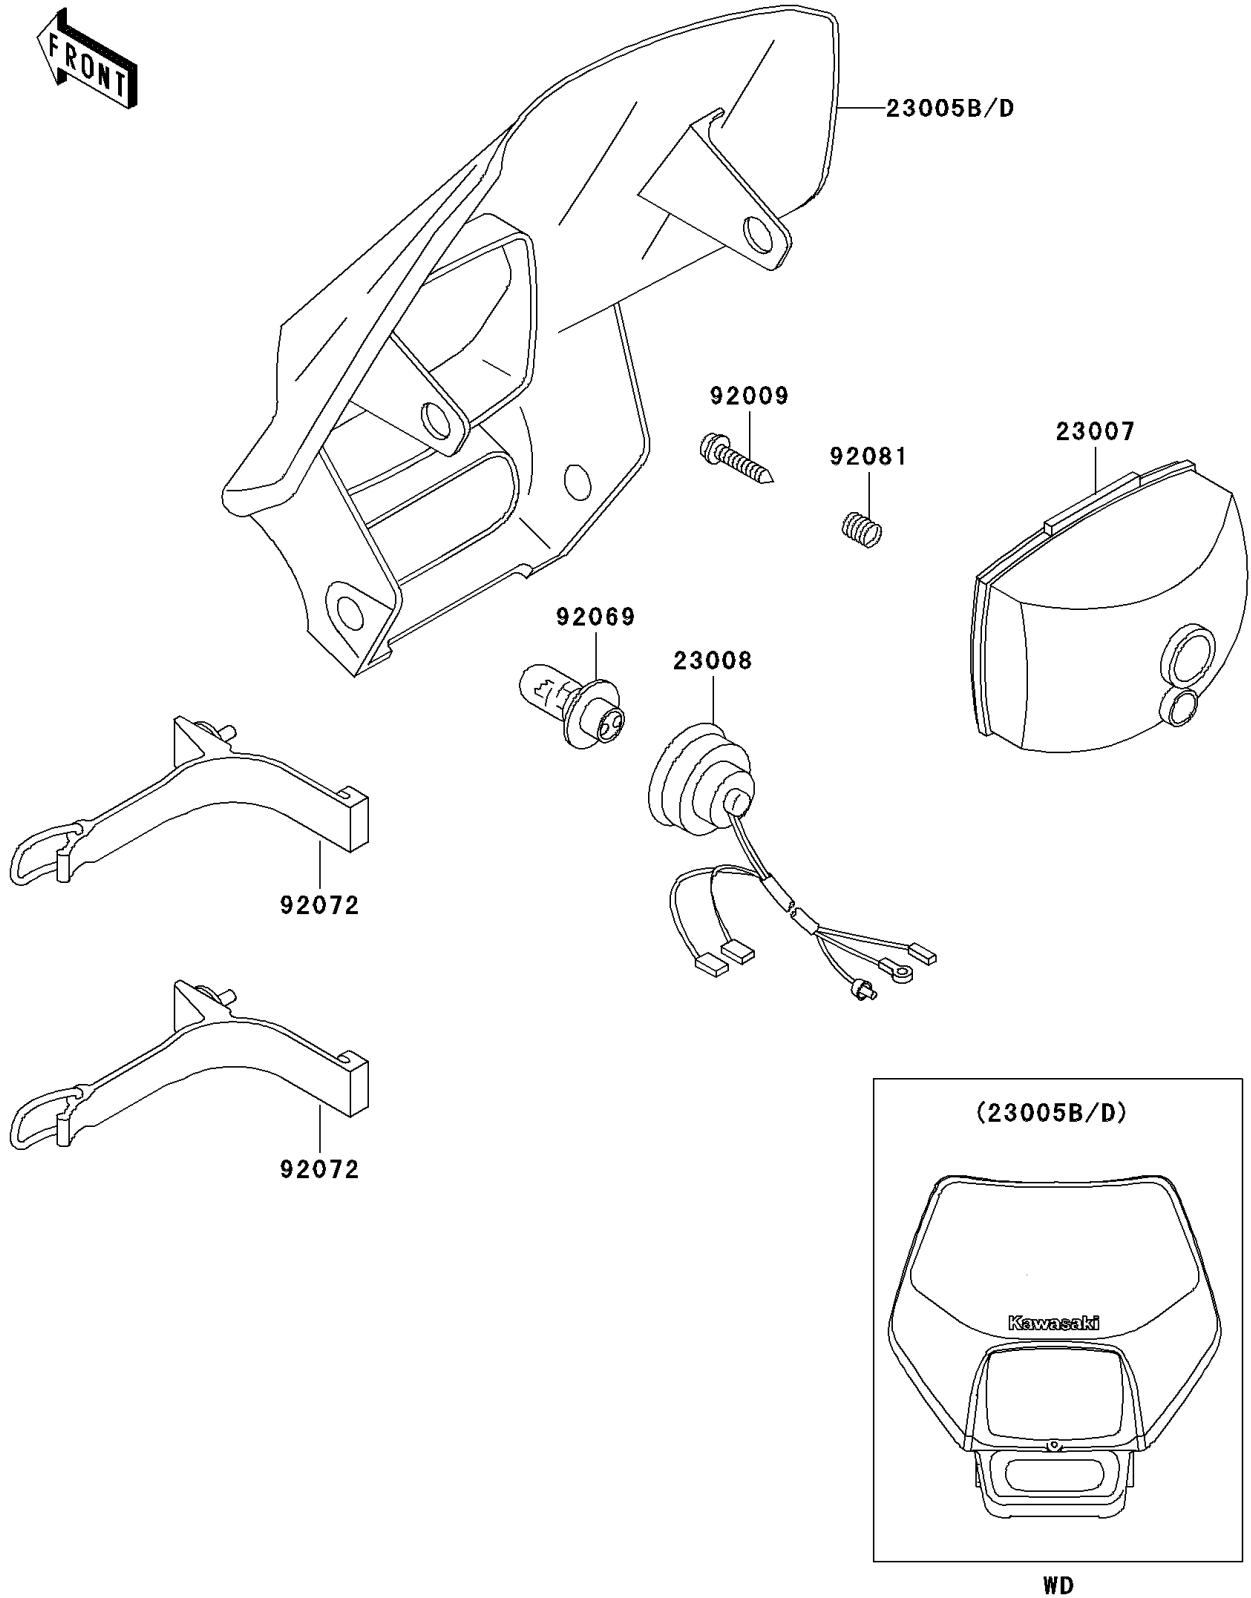

2001 KLX300R

PARTS DIAGRAM

Headlight(s)

F2710

2001 KLX300R

PARTS LIST

Headlight(s)

ITEM NAME

PART NUMBER

QUANTITY
