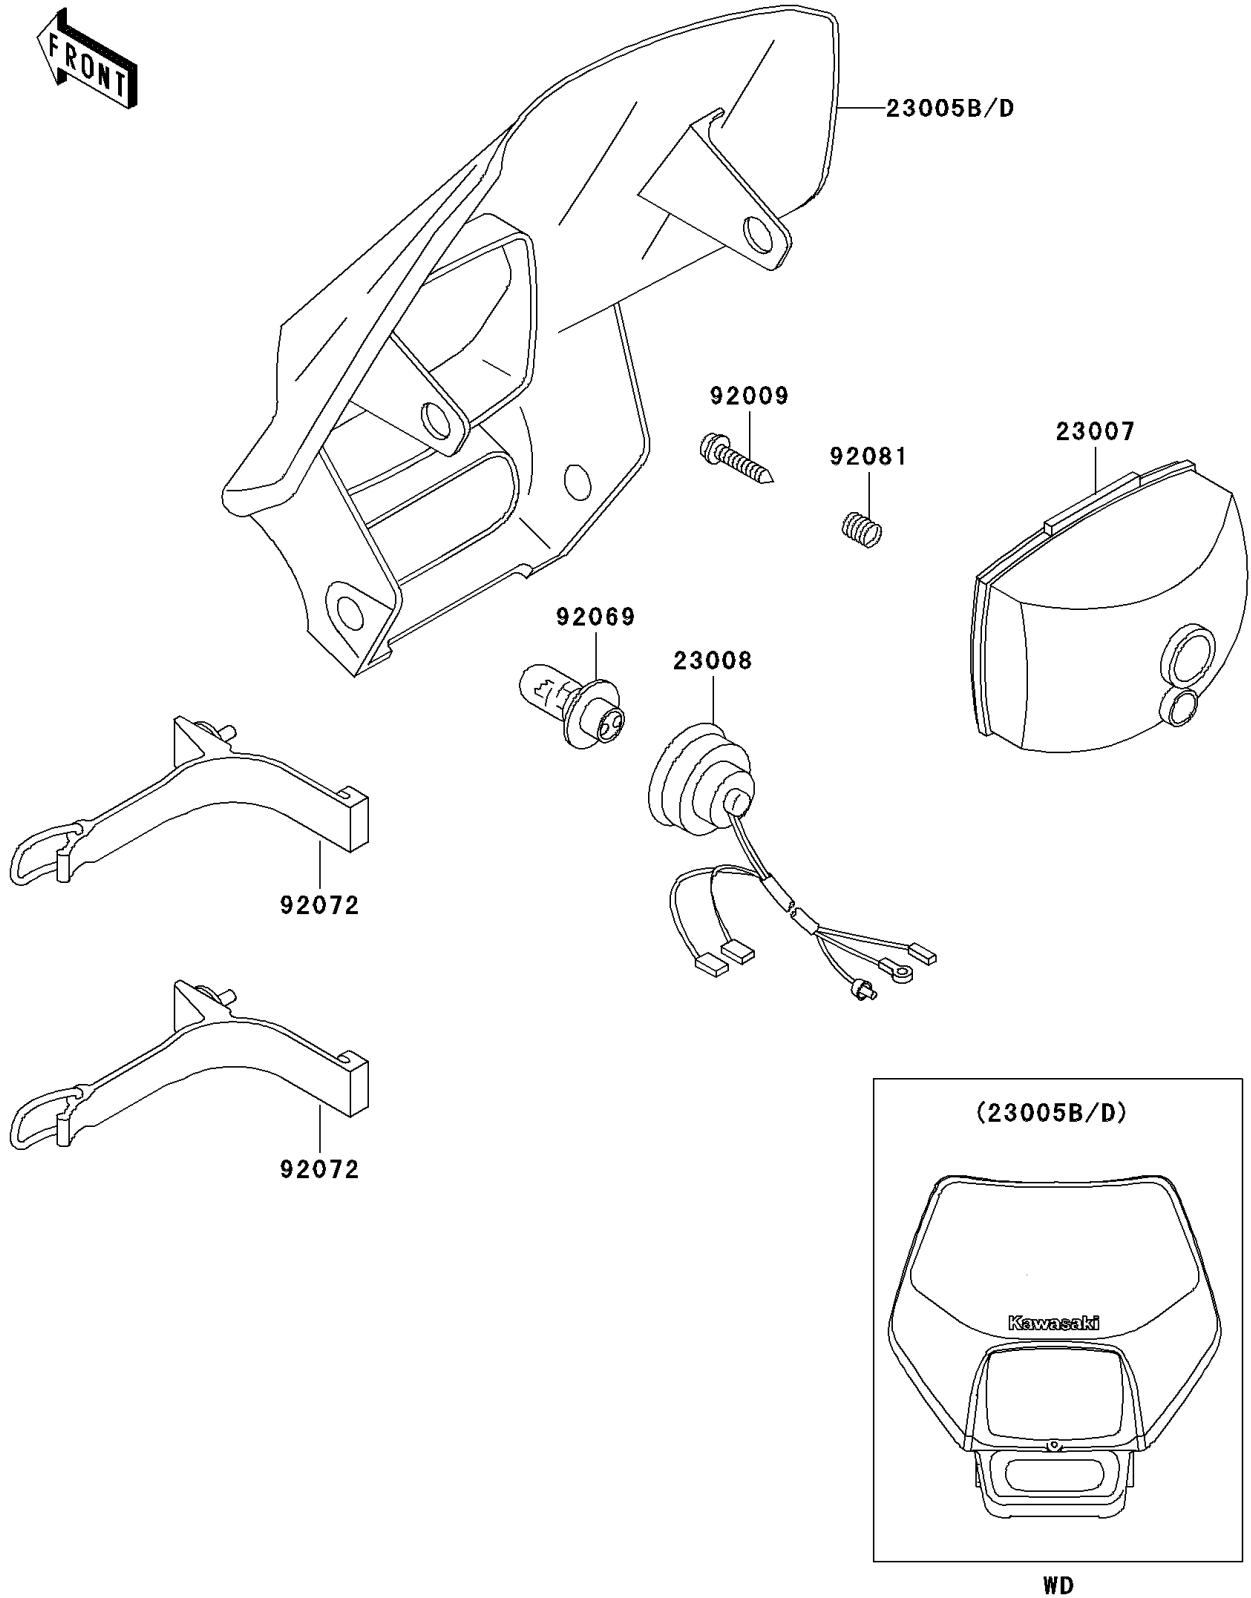

1999 KLX300R

PARTS DIAGRAM

Headlight(s)

F2710

1999 KLX300R

PARTS LIST

Headlight(s)

Kawasaki

Let the Good Times Roll®

ITEM NAME

PART NUMBER

QUANTITY
