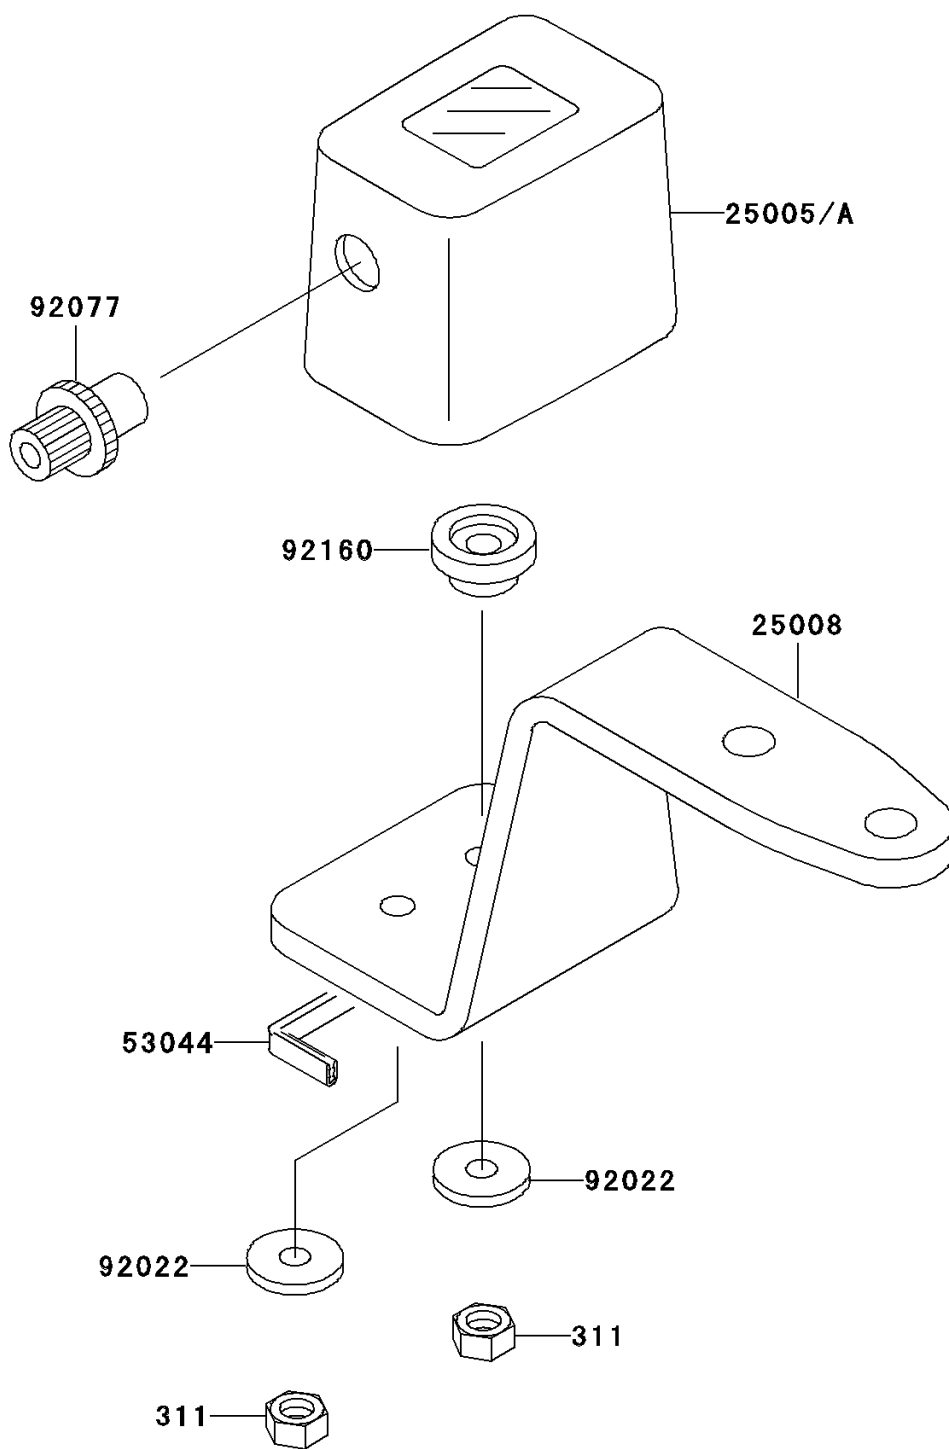

2001 KLX300R

PARTS DIAGRAM

Meter(s)

F2530

2001 KLX300R

PARTS LIST

Meter(s)

ITEM NAME

PART NUMBER

QUANTITY
