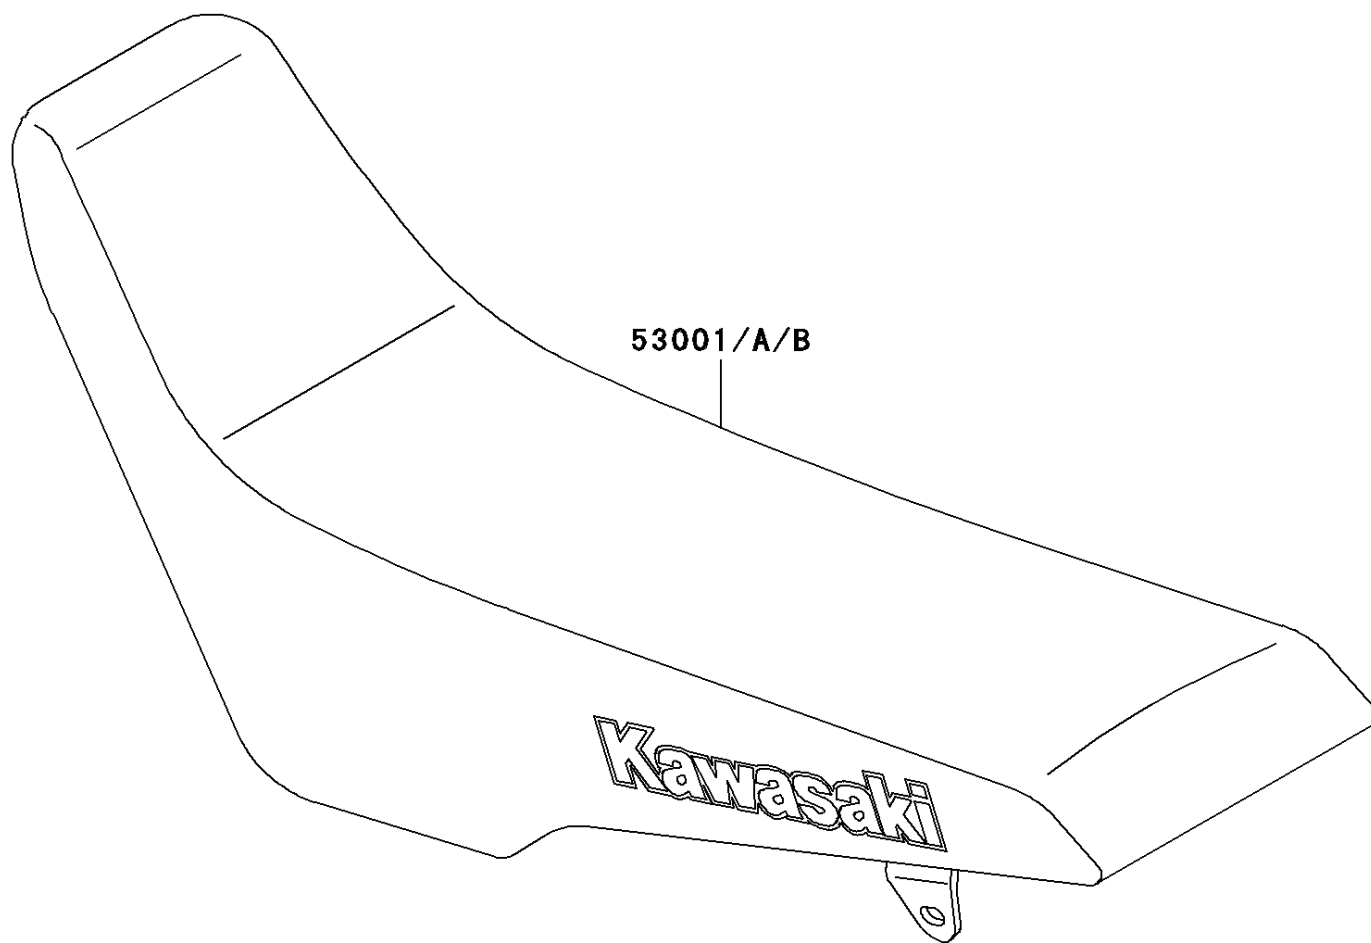

2001 KLX300R

PARTS DIAGRAM

Seat

Kawasaki

Let the Good Times Roll®

F2510

2001 KLX300R

PARTS LIST

Seat

ITEM NAME

PART NUMBER

QUANTITY
