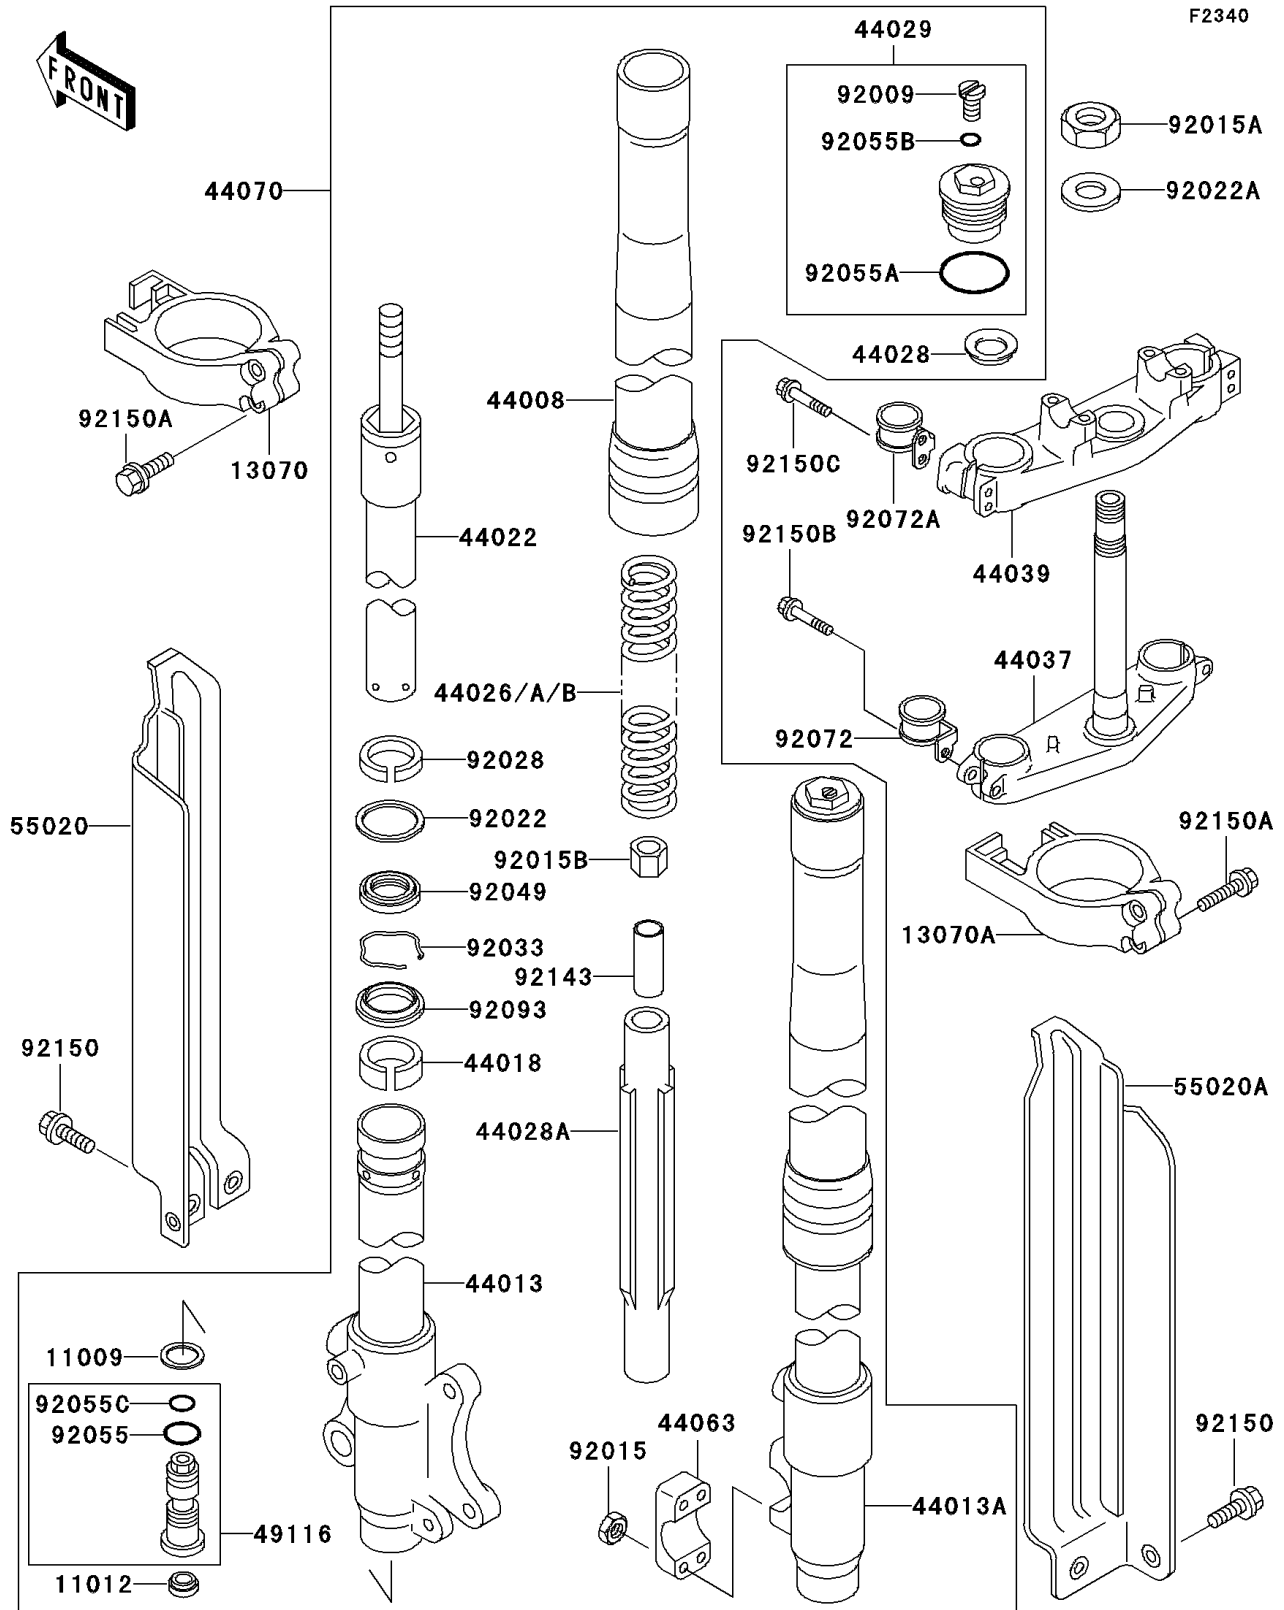

## PARTS DIAGRAM

### Front Fork

# 2001 KLX300R

## PARTS LIST