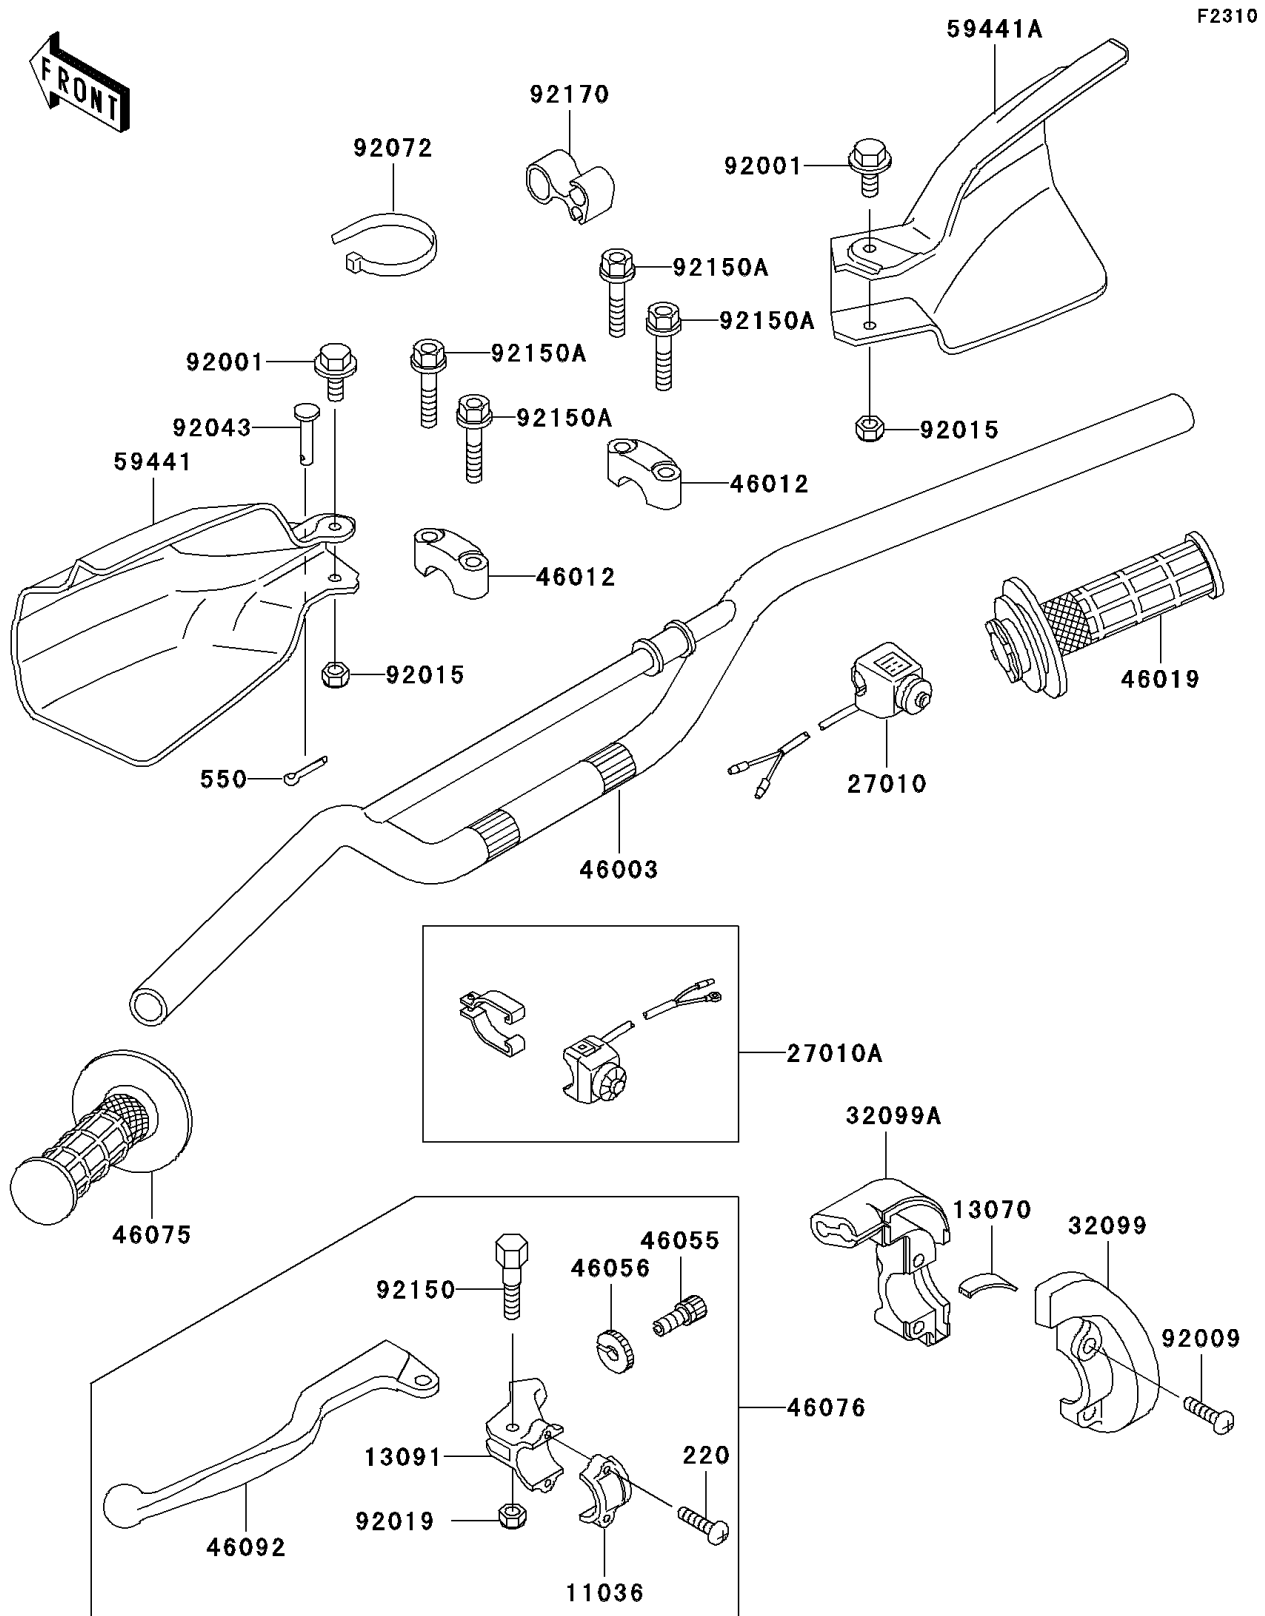

2001 KLX300R

PARTS DIAGRAM

Handlebar