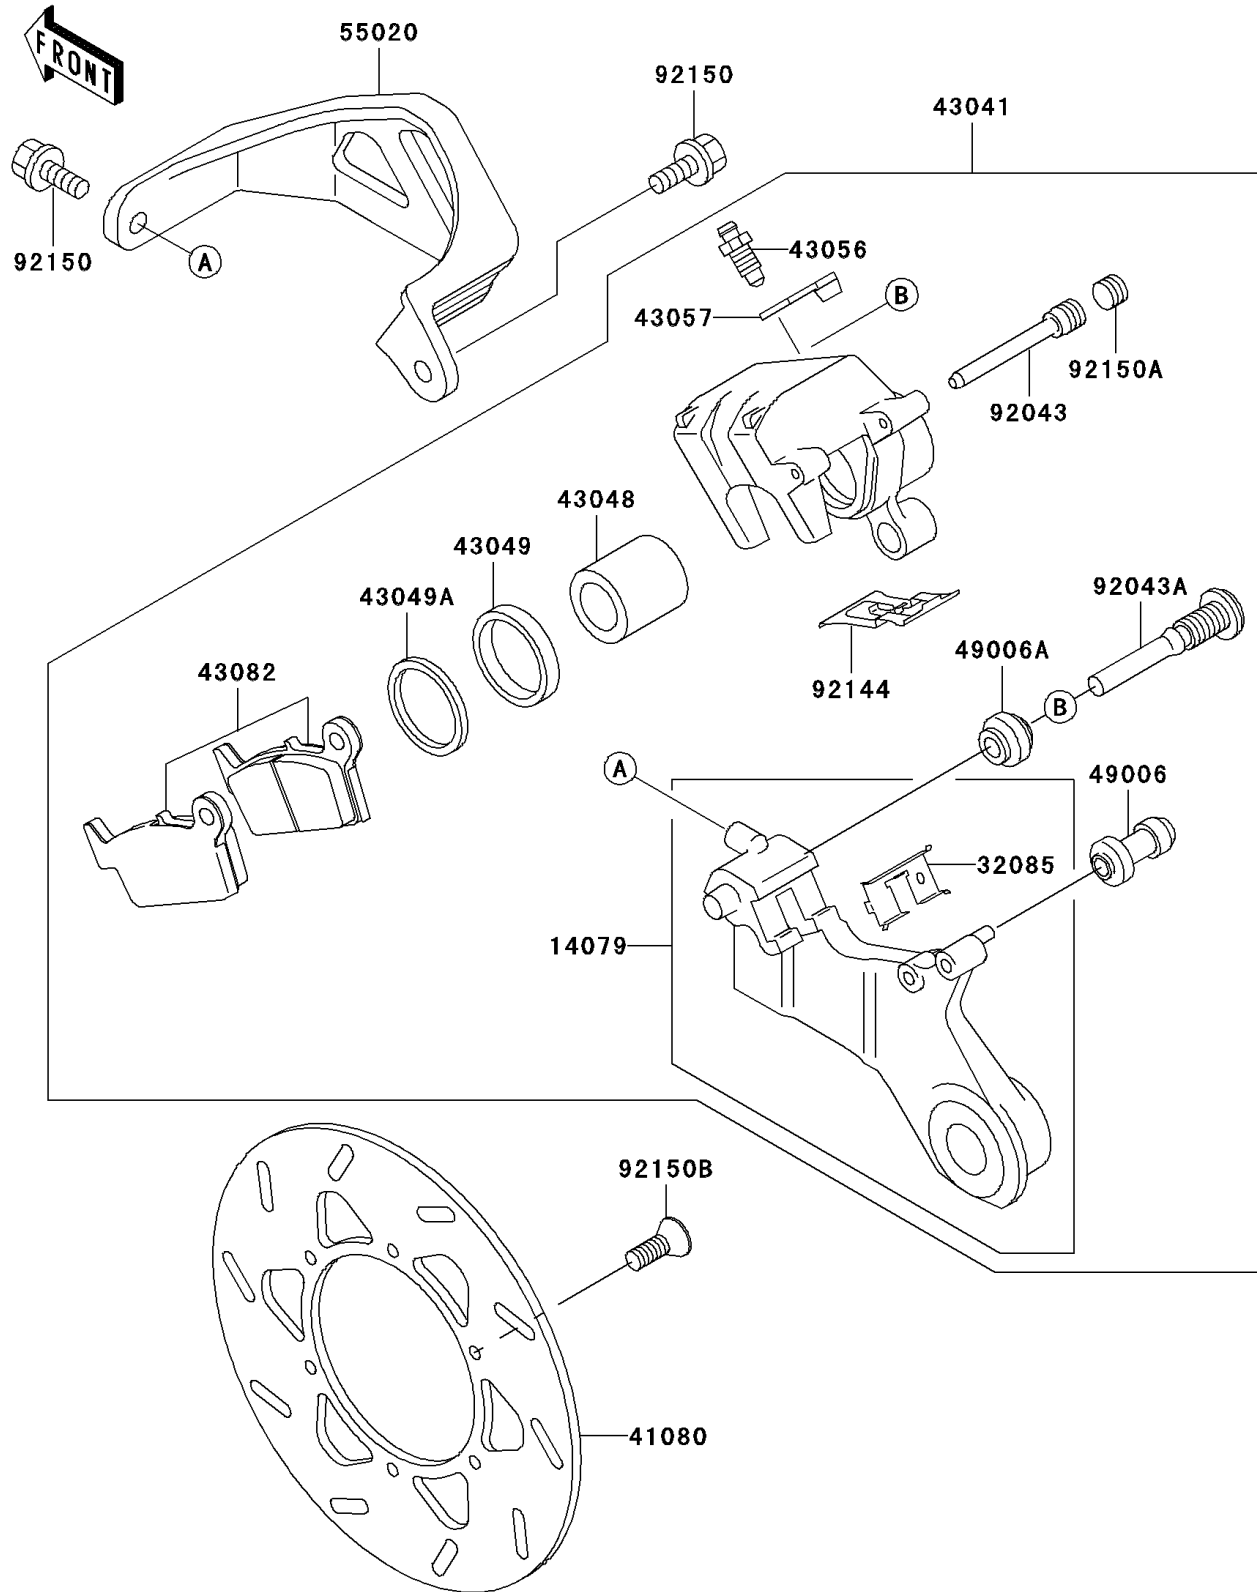

2001 KLX300R

PARTS DIAGRAM

Rear Brake

F2294

2001 KLX300R

PARTS LIST

Rear Brake

ITEM NAME

PART NUMBER

QUANTITY
