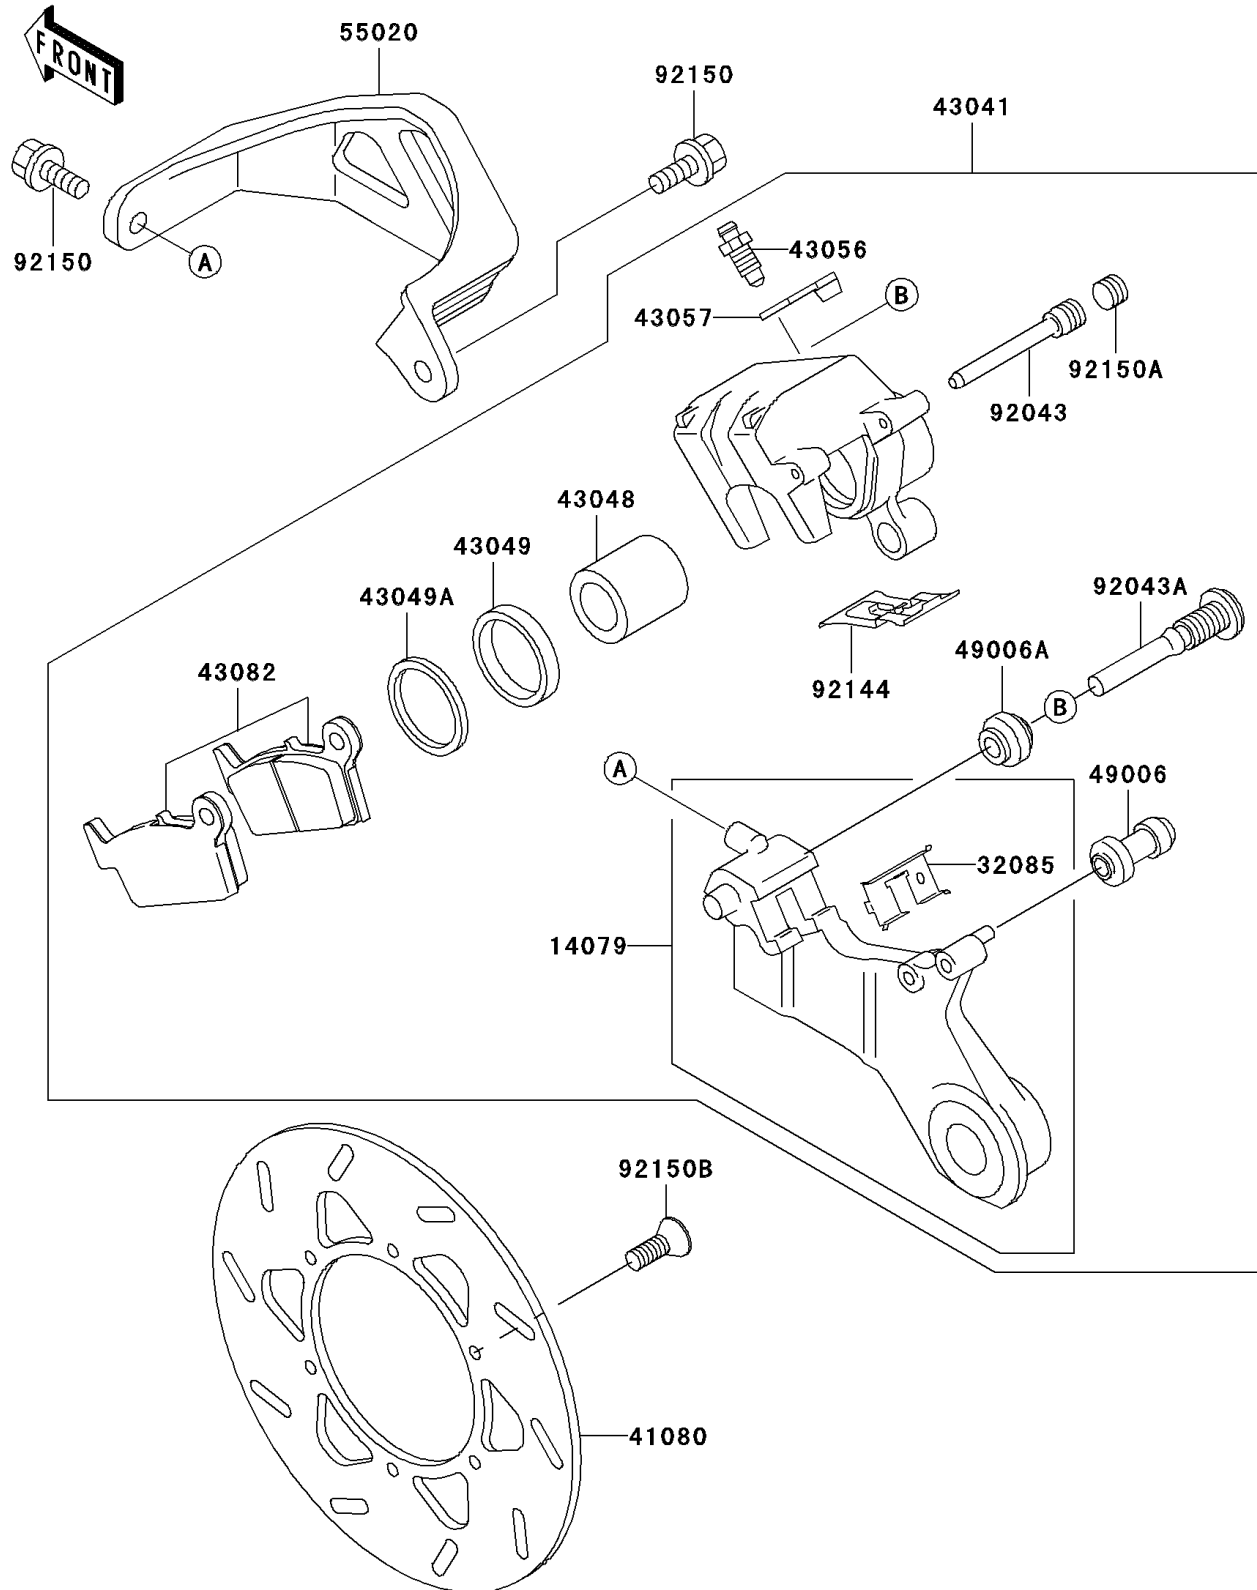

1999 KLX300R

PARTS DIAGRAM

Rear Brake

F2294

1999 KLX300R

PARTS LIST

Rear Brake

ITEM NAME

PART NUMBER

QUANTITY
