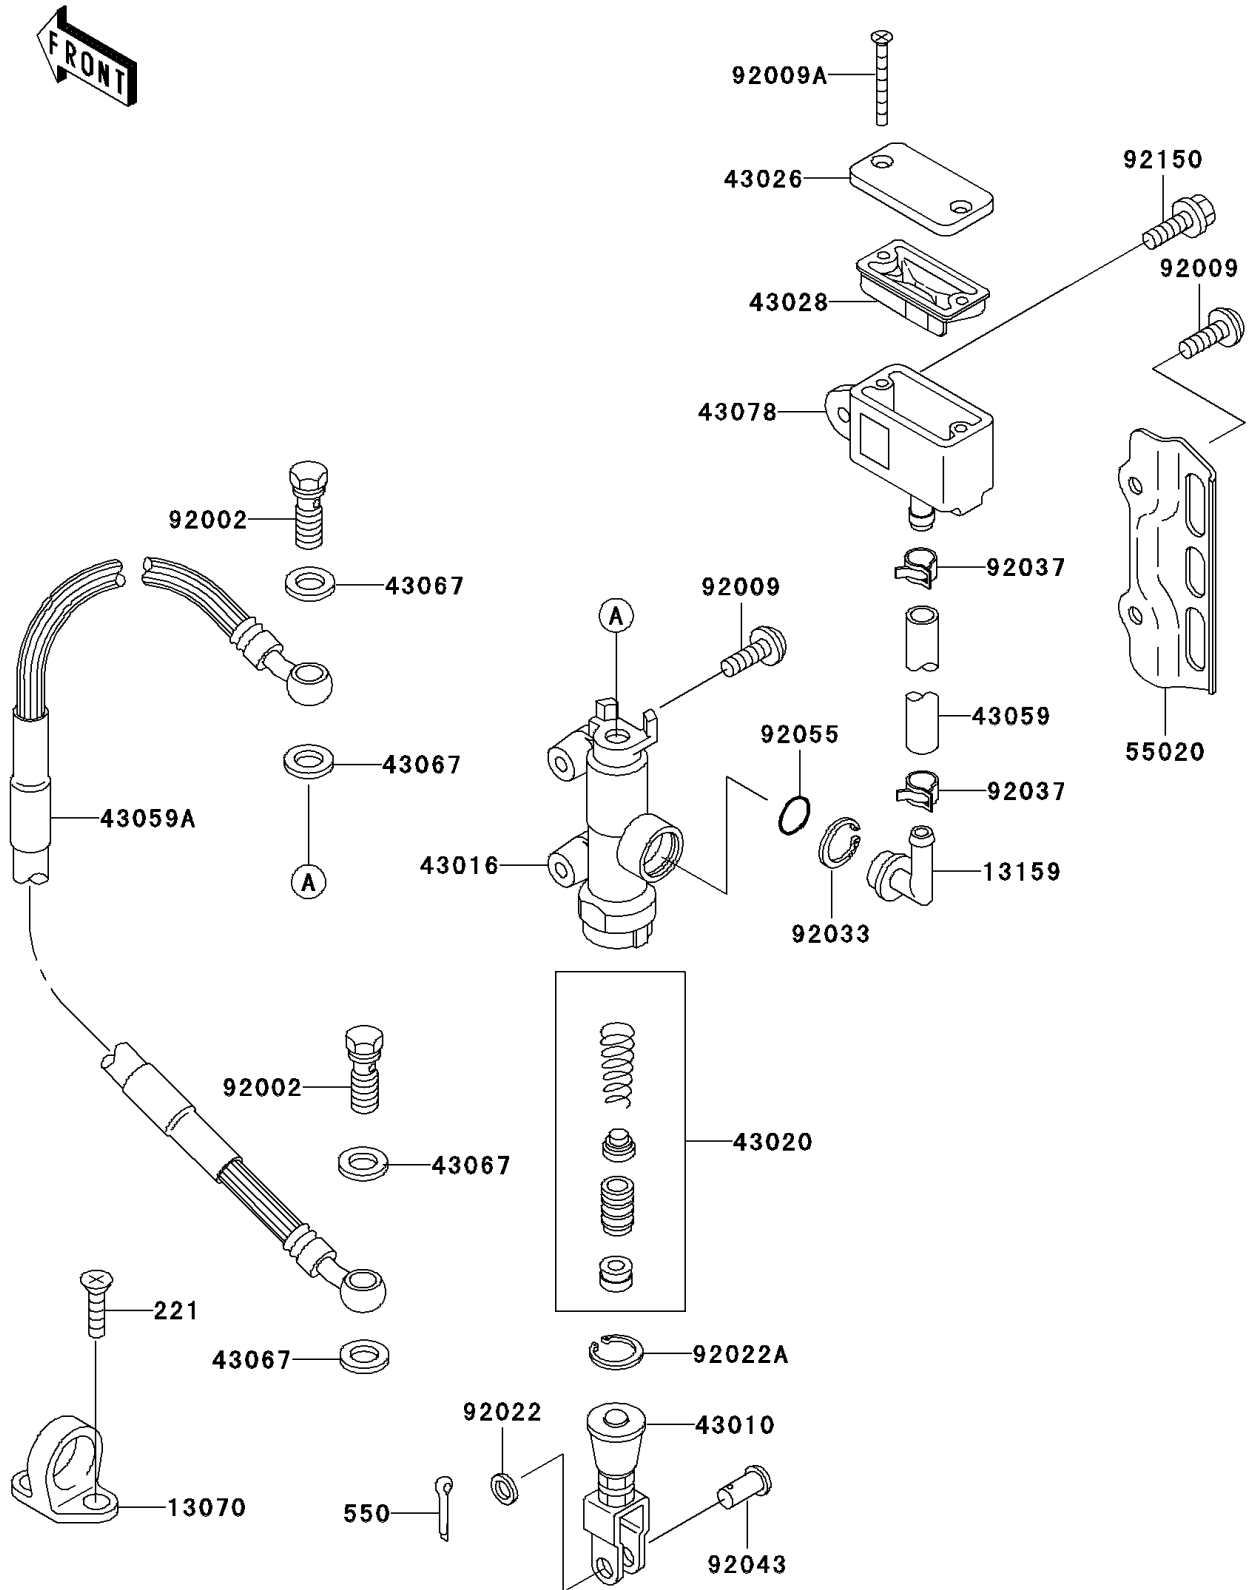

## PARTS DIAGRAM

### Rear Master Cylinder

F2293

## PARTS LIST

### Rear Master Cylinder

**ITEM NAME**

**PART NUMBER**

**QUANTITY**

---