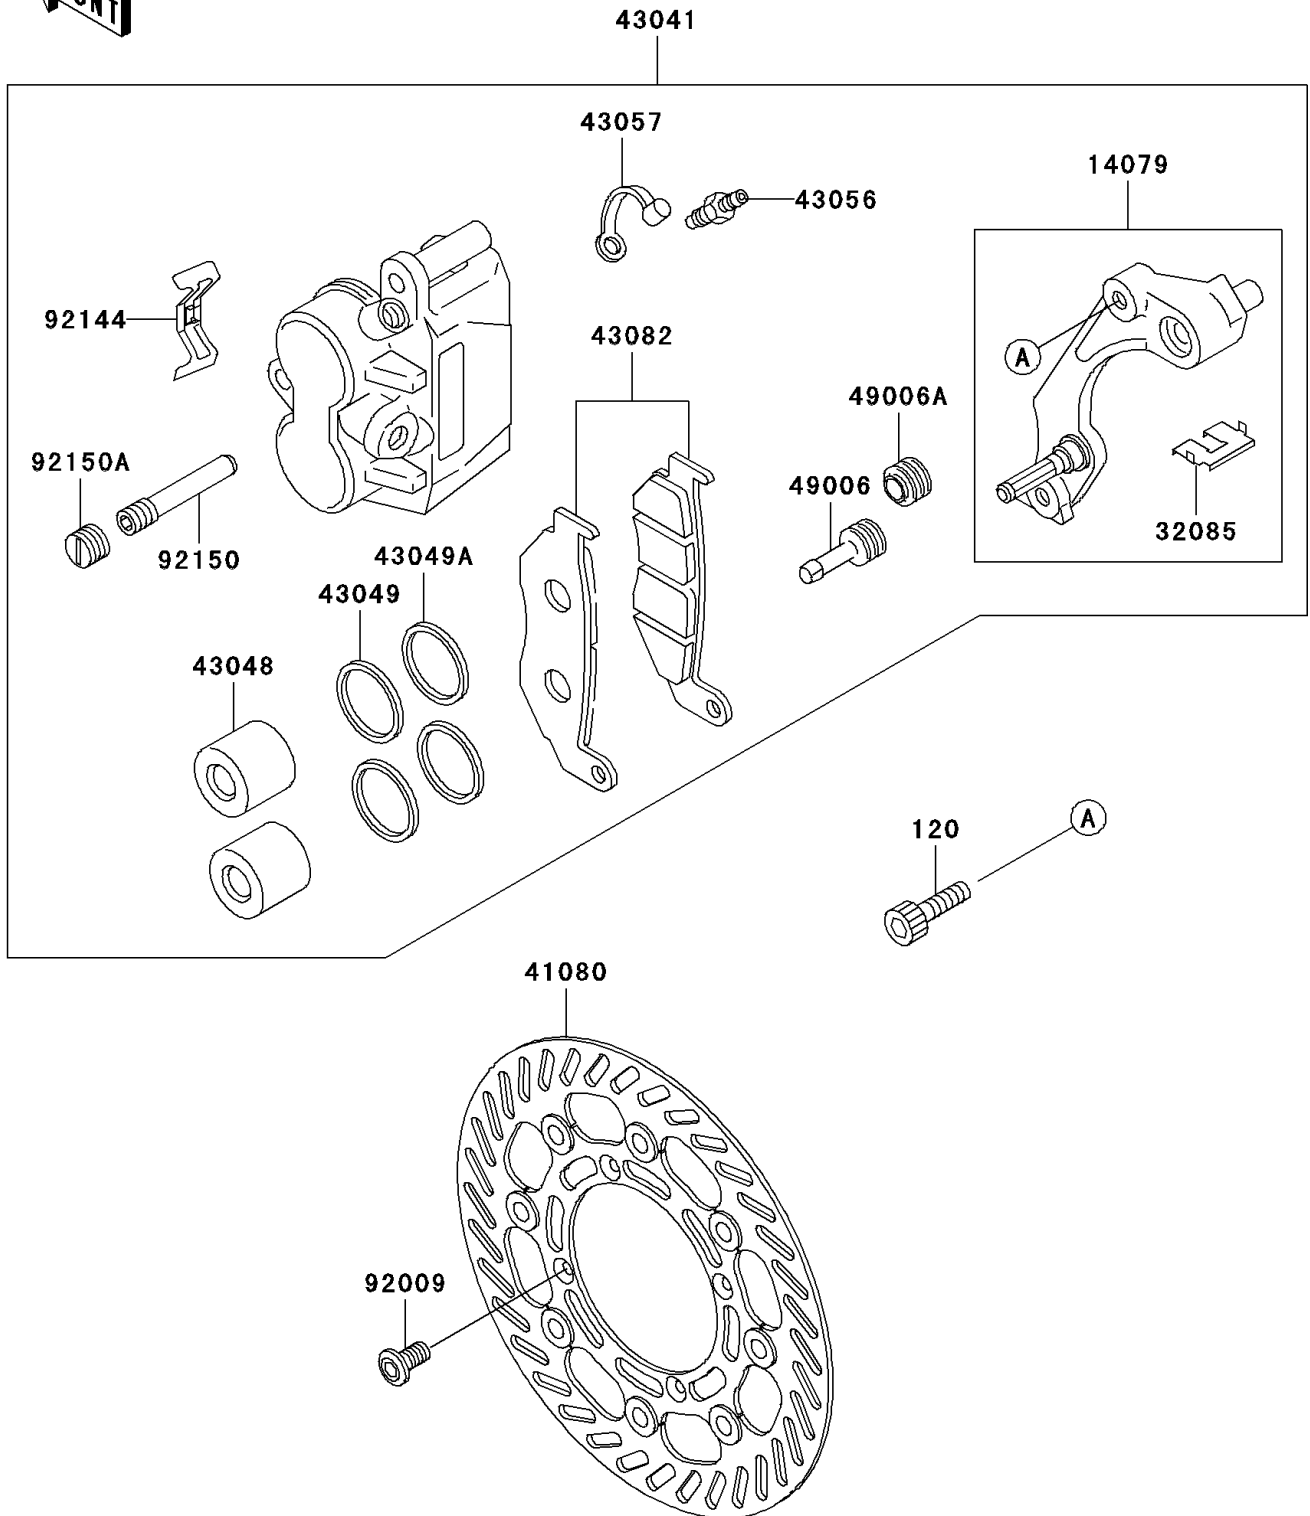

2001 KLX300R

PARTS DIAGRAM

Front Brake

F2292

2001 KLX300R

PARTS LIST

Front Brake

ITEM NAME

PART NUMBER

QUANTITY
