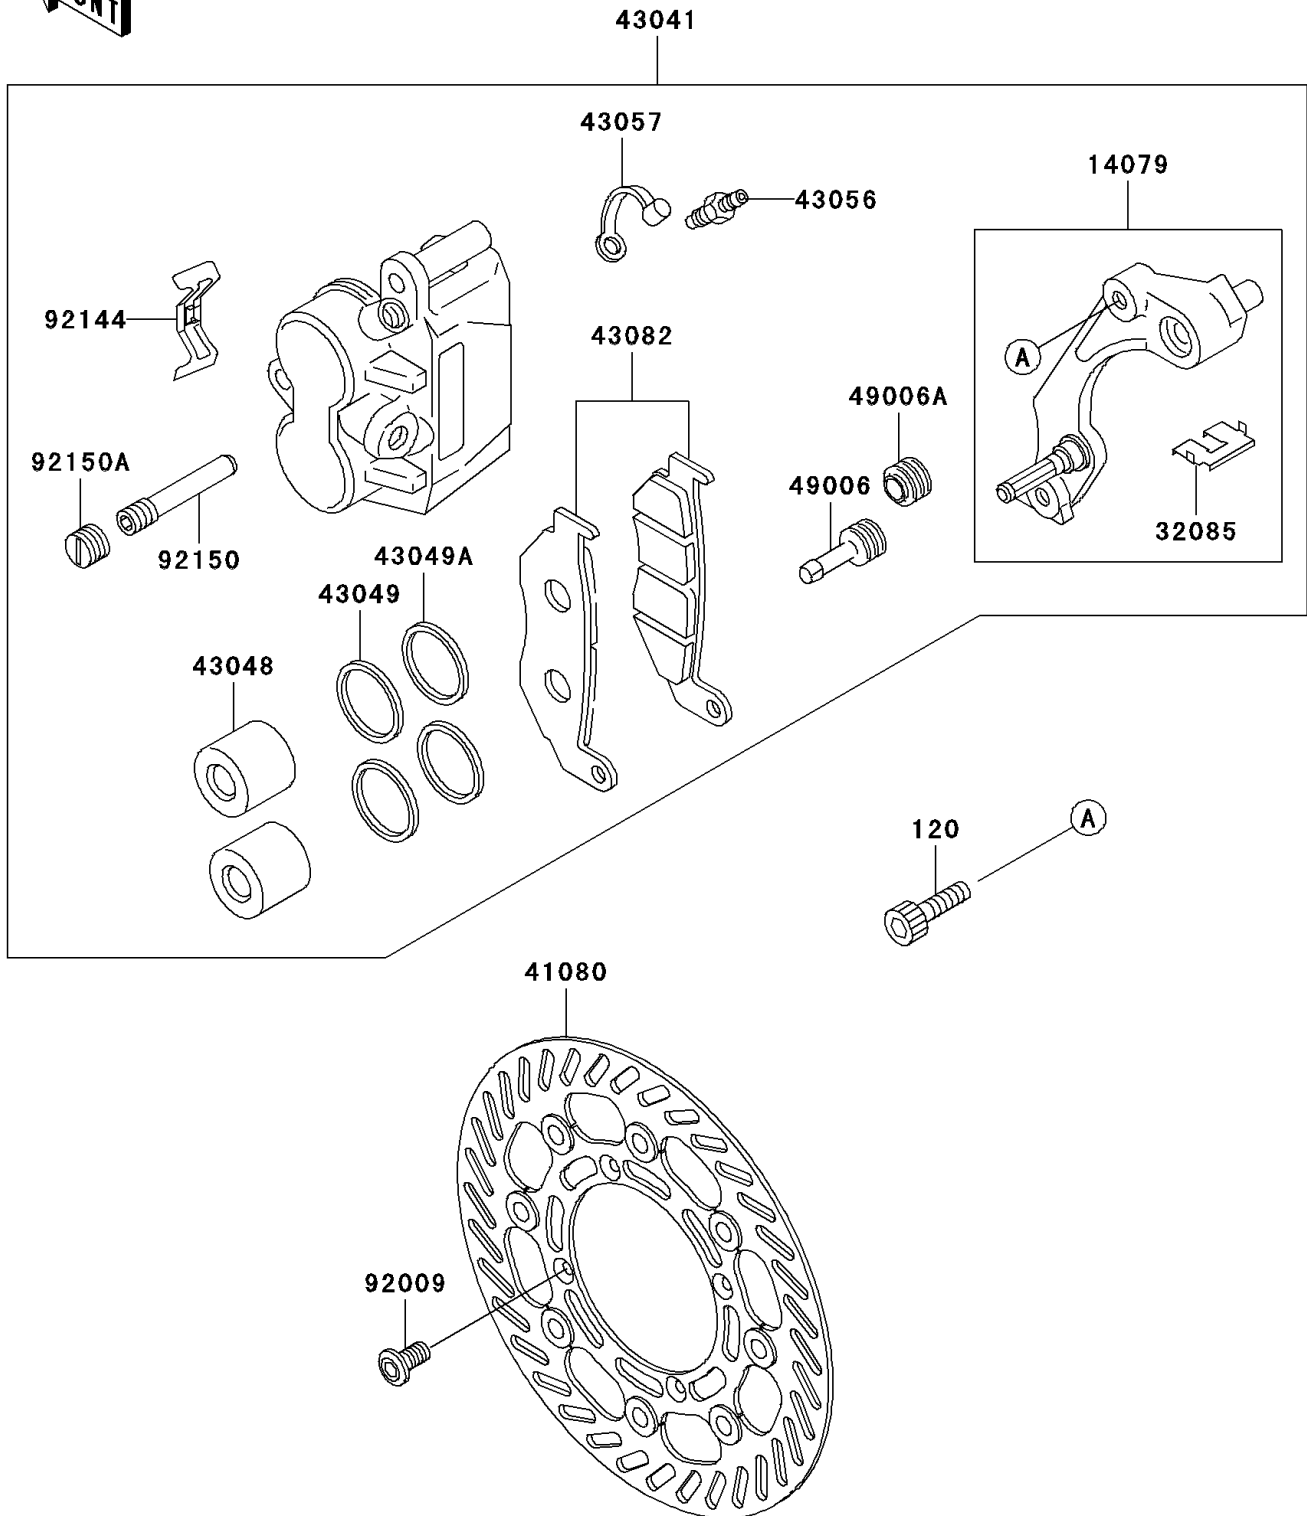

1999 KLX300R

PARTS DIAGRAM

Front Brake

F2292

1999 KLX300R

PARTS LIST

Front Brake

Kawasaki

Let the Good Times Roll®

ITEM NAME

PART NUMBER

QUANTITY
