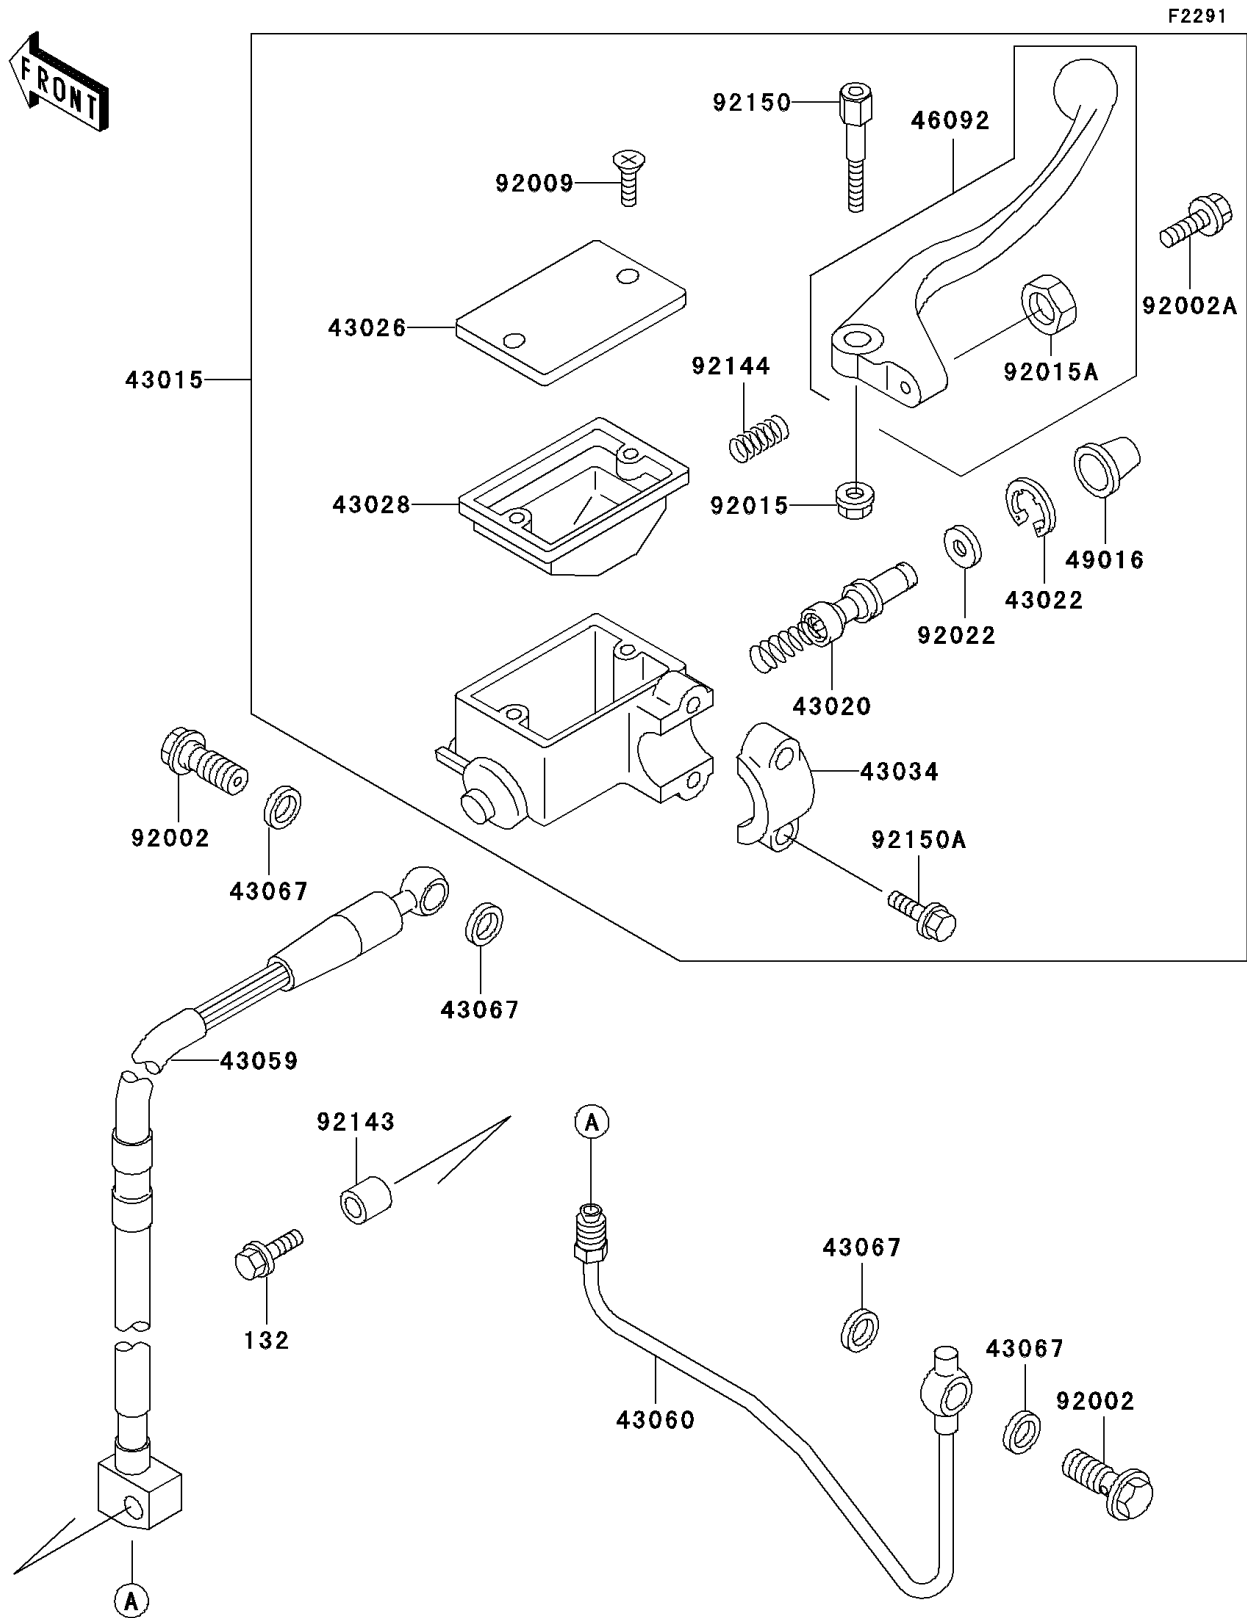

2001 KLX300R

PARTS DIAGRAM

Front Master Cylinder

2001 KLX300R

PARTS LIST

Front Master Cylinder

ITEM NAME

PART NUMBER

QUANTITY
