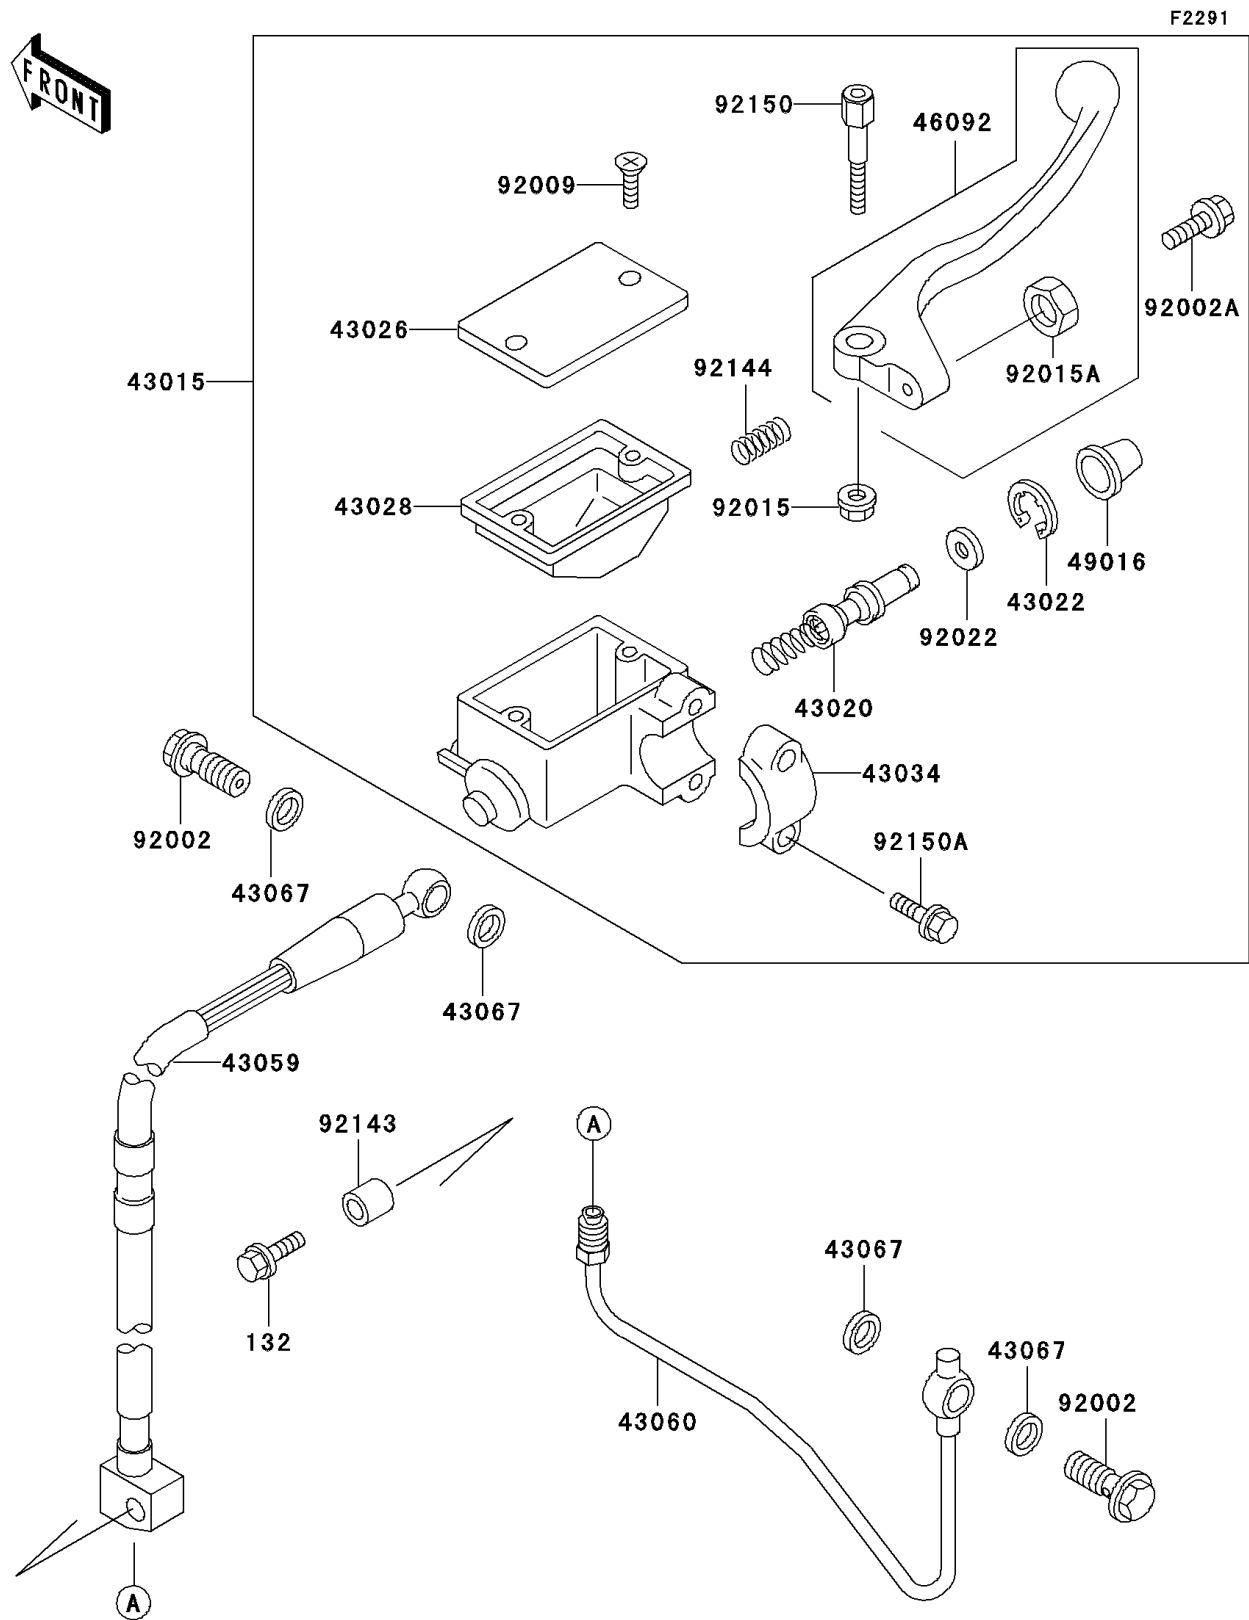

1999 KLX300R

PARTS DIAGRAM

Front Master Cylinder

1999 KLX300R

PARTS LIST

Front Master Cylinder

ITEM NAME

PART NUMBER

QUANTITY
