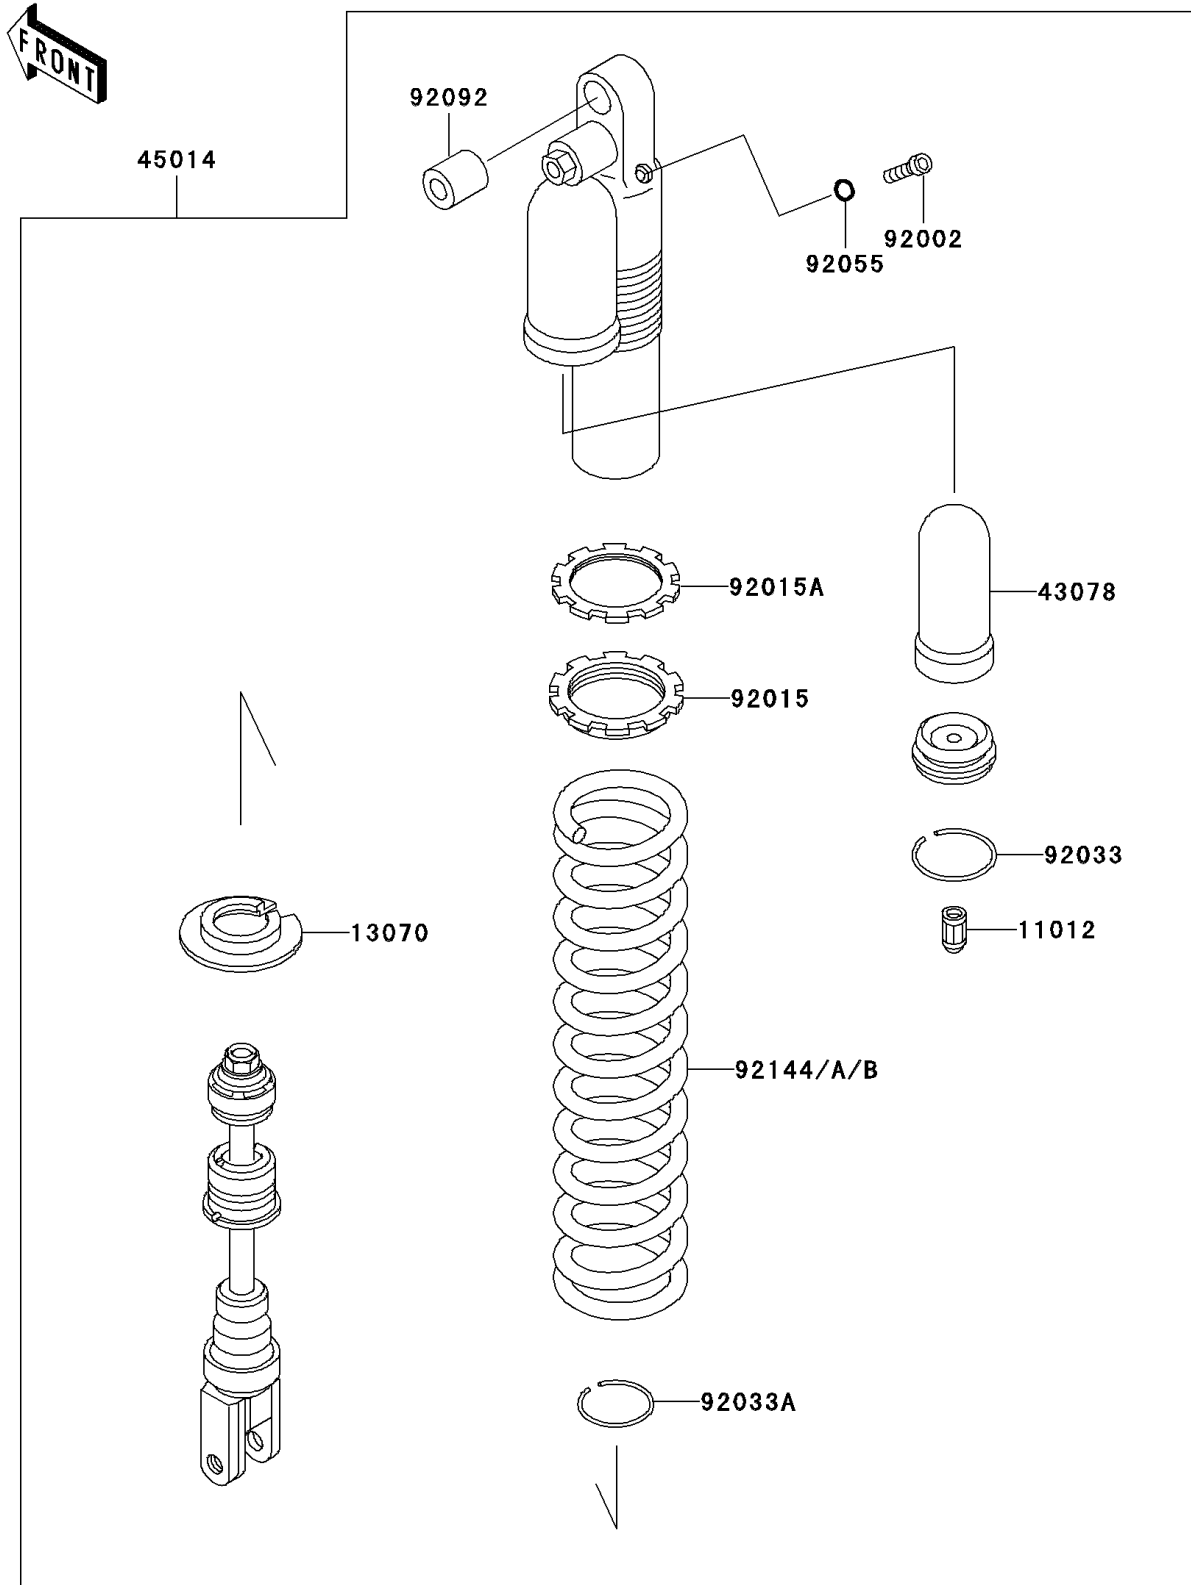

2001 KLX300R

PARTS DIAGRAM

Shock Absorber(s)

F2280

2001 KLX300R

PARTS LIST

Shock Absorber(s)

ITEM NAME

PART NUMBER

QUANTITY
