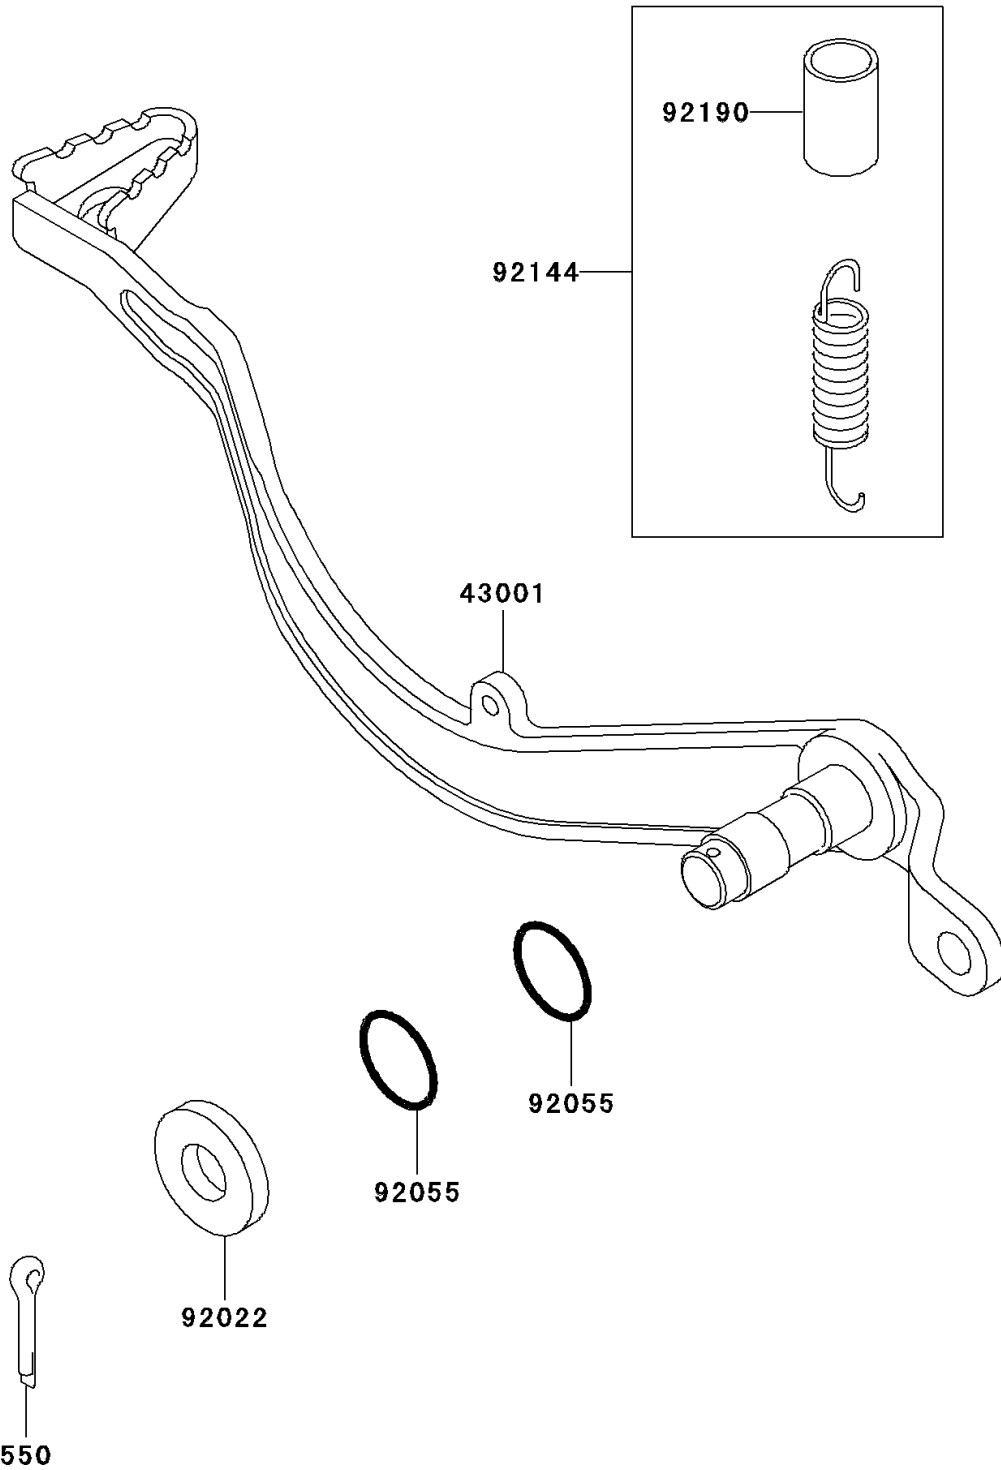

2001 KLX300R

PARTS DIAGRAM

Brake Pedal

F2260

2001 KLX300R

PARTS LIST

Brake Pedal

ITEM NAME

PART NUMBER

QUANTITY
