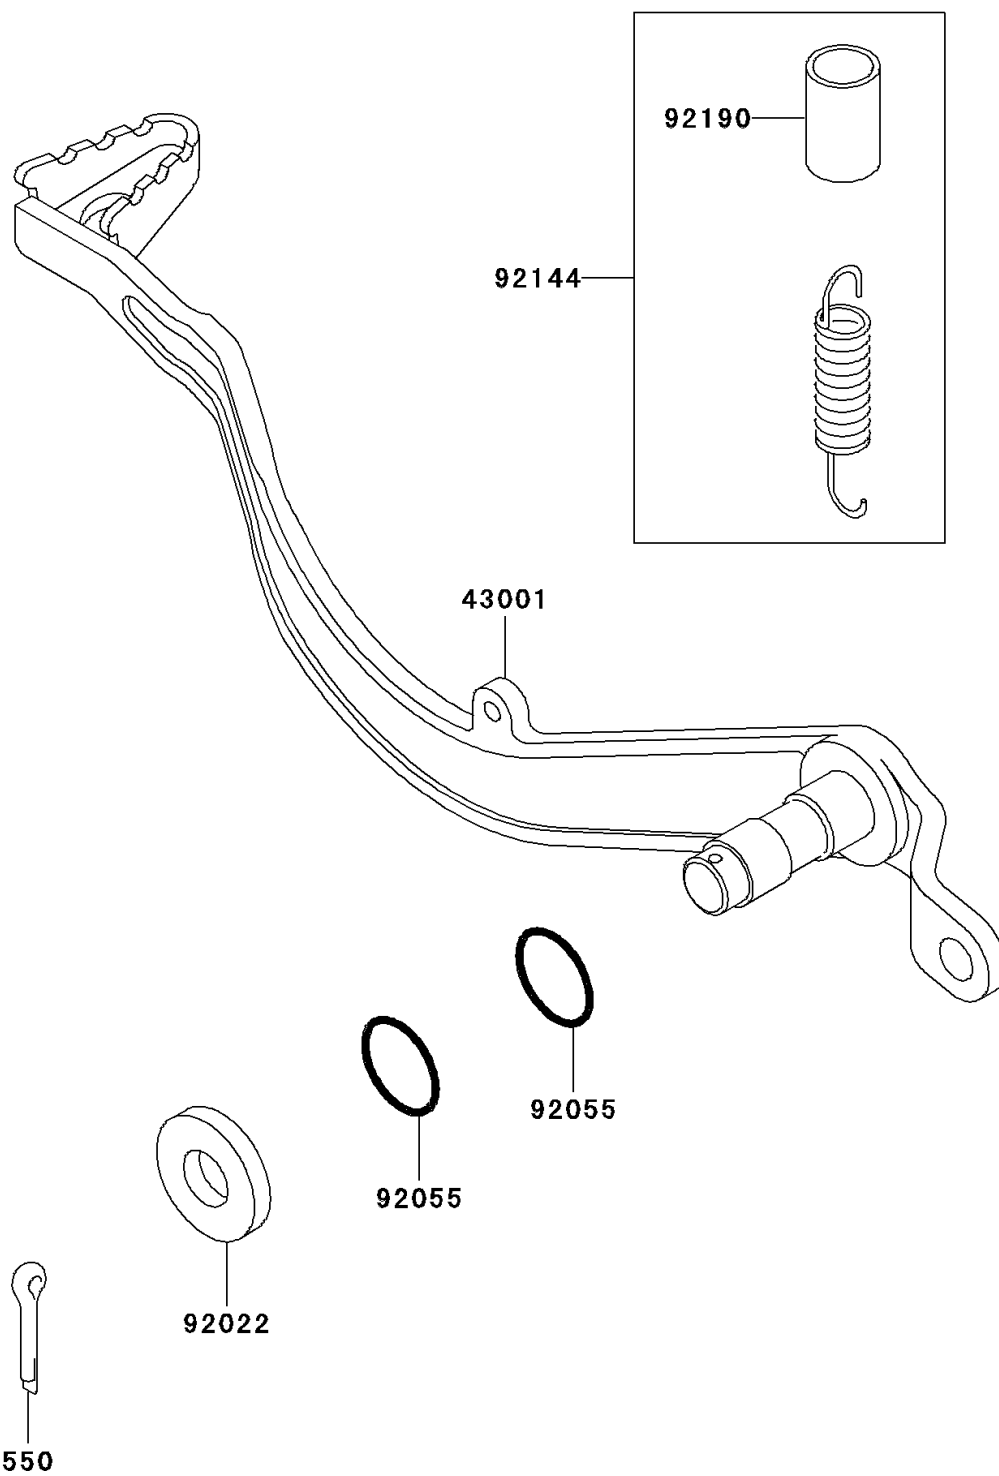

1999 KLX300R

PARTS DIAGRAM

Brake Pedal

F2260

1999 KLX300R

PARTS LIST

Brake Pedal

Kawasaki

Let the Good Times Roll®

ITEM NAME

PART NUMBER

QUANTITY
