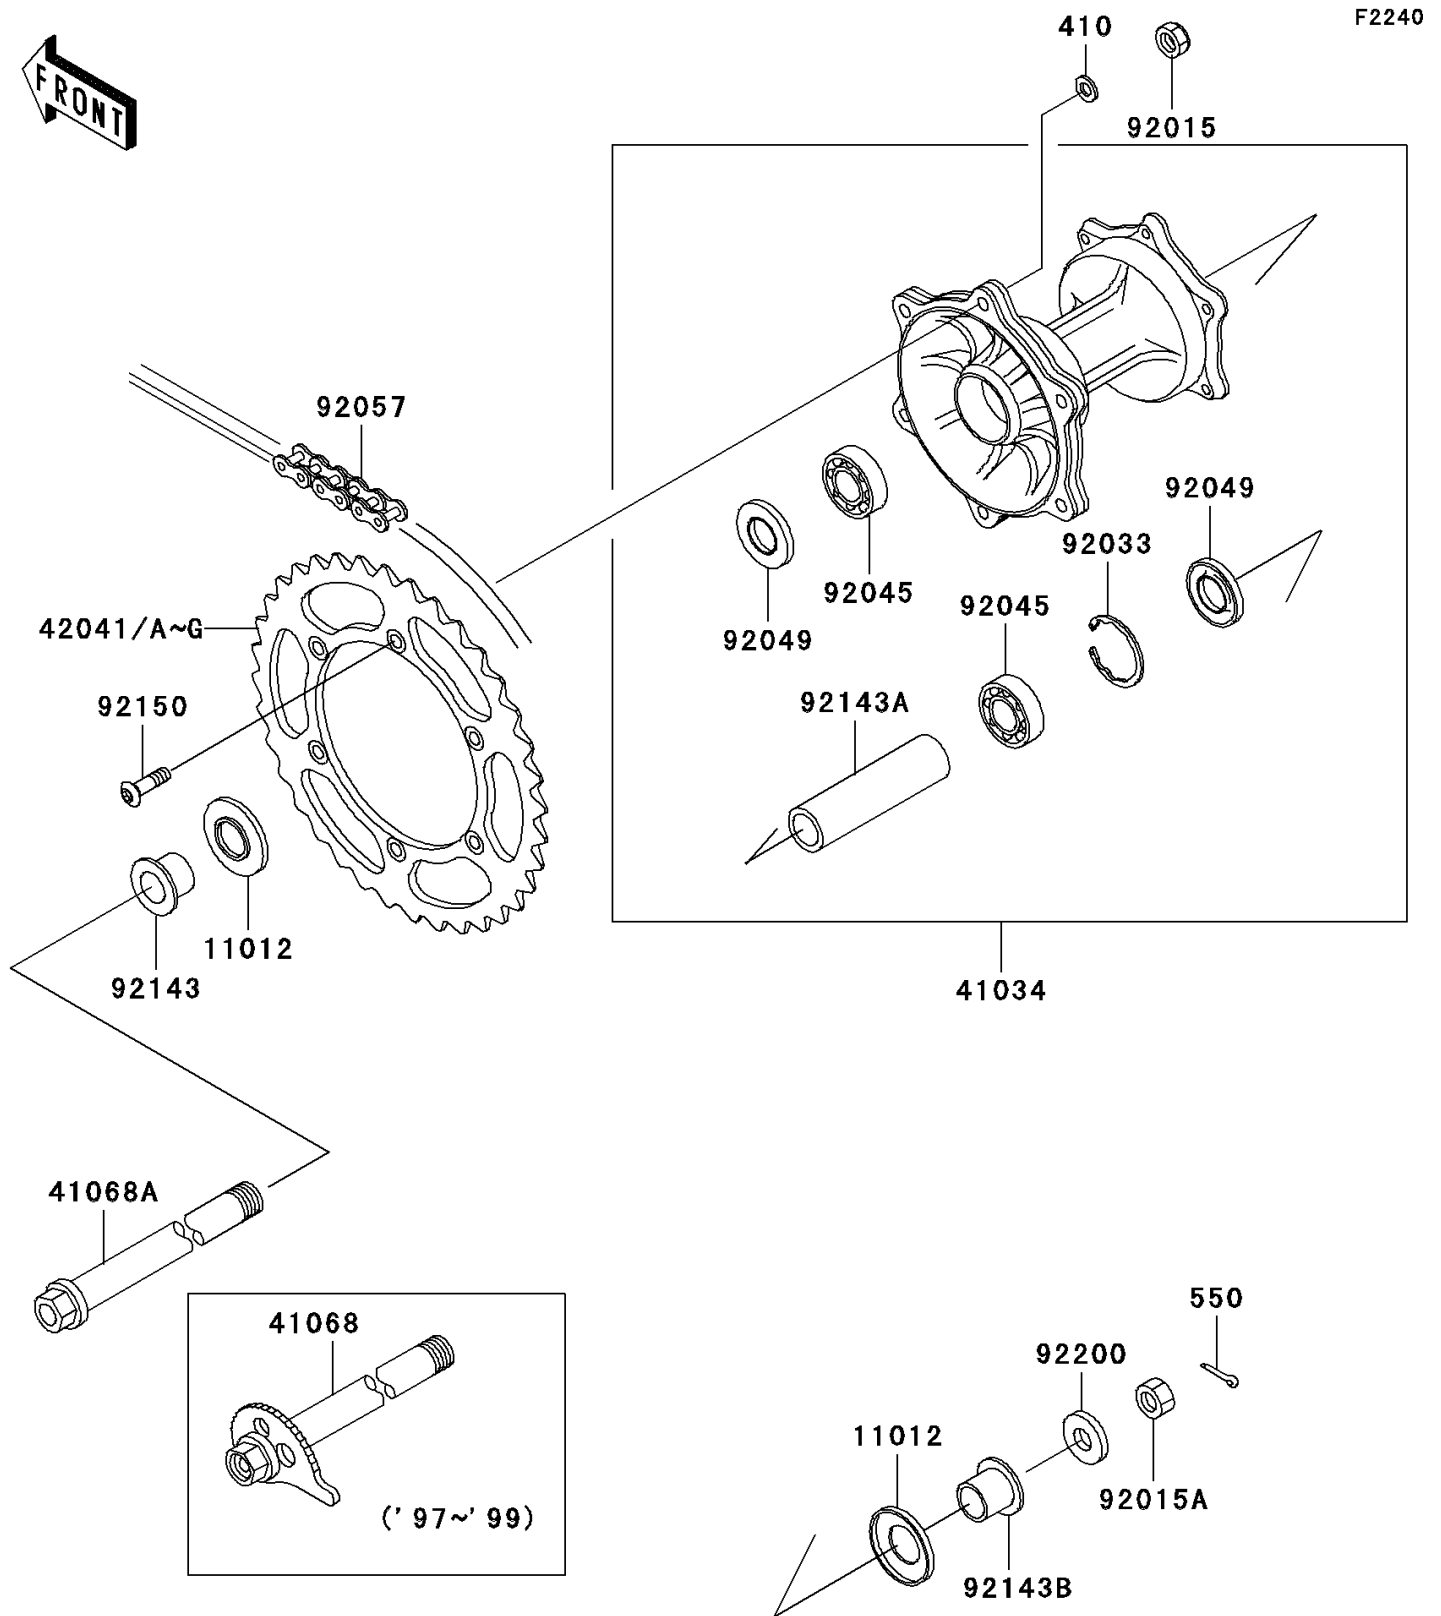

2001 KLX300R

PARTS DIAGRAM

Rear Hub

2001 KLX300R

PARTS LIST

Rear Hub

ITEM NAME

PART NUMBER

QUANTITY
