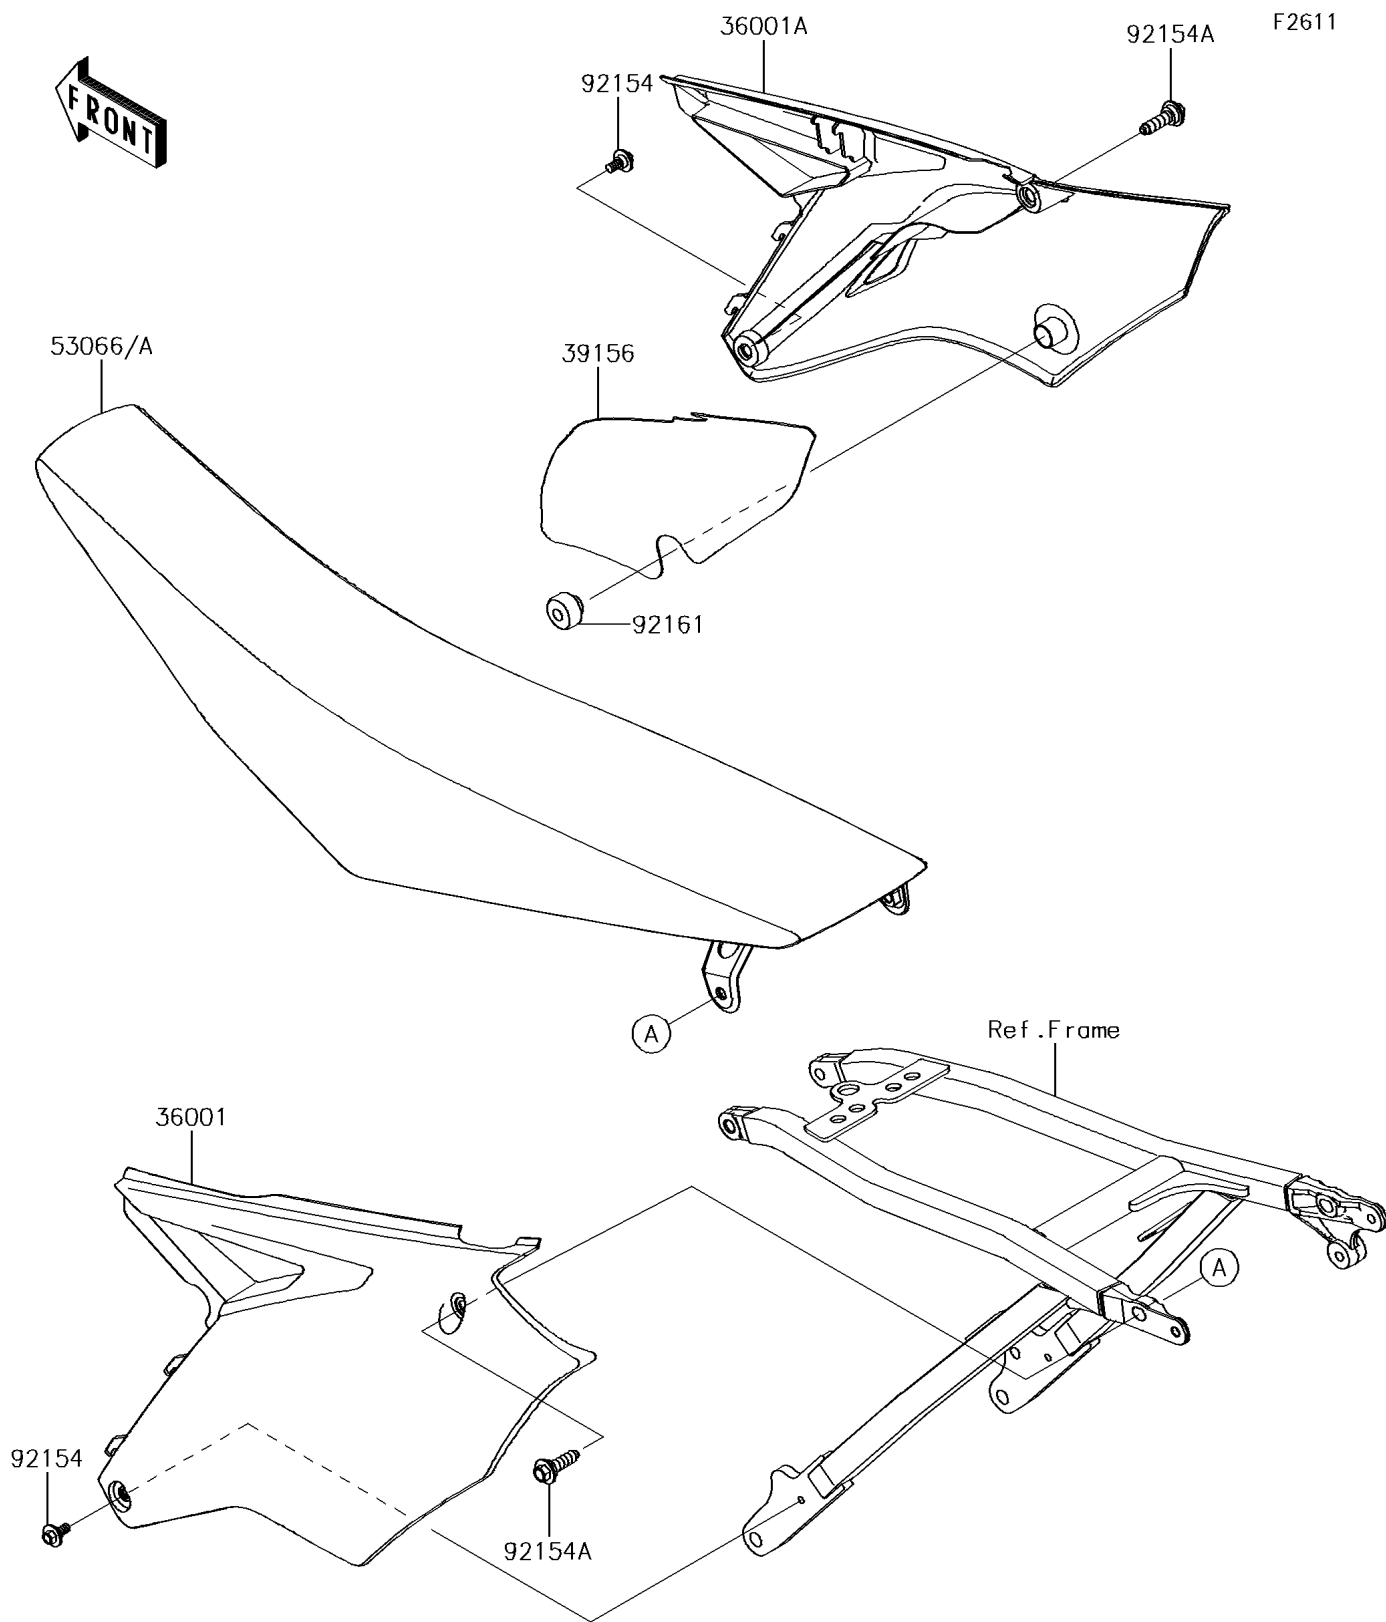

2018 KX™ 450F

PARTS DIAGRAM

Side Covers

Kawasaki

Let the Good Times Roll®