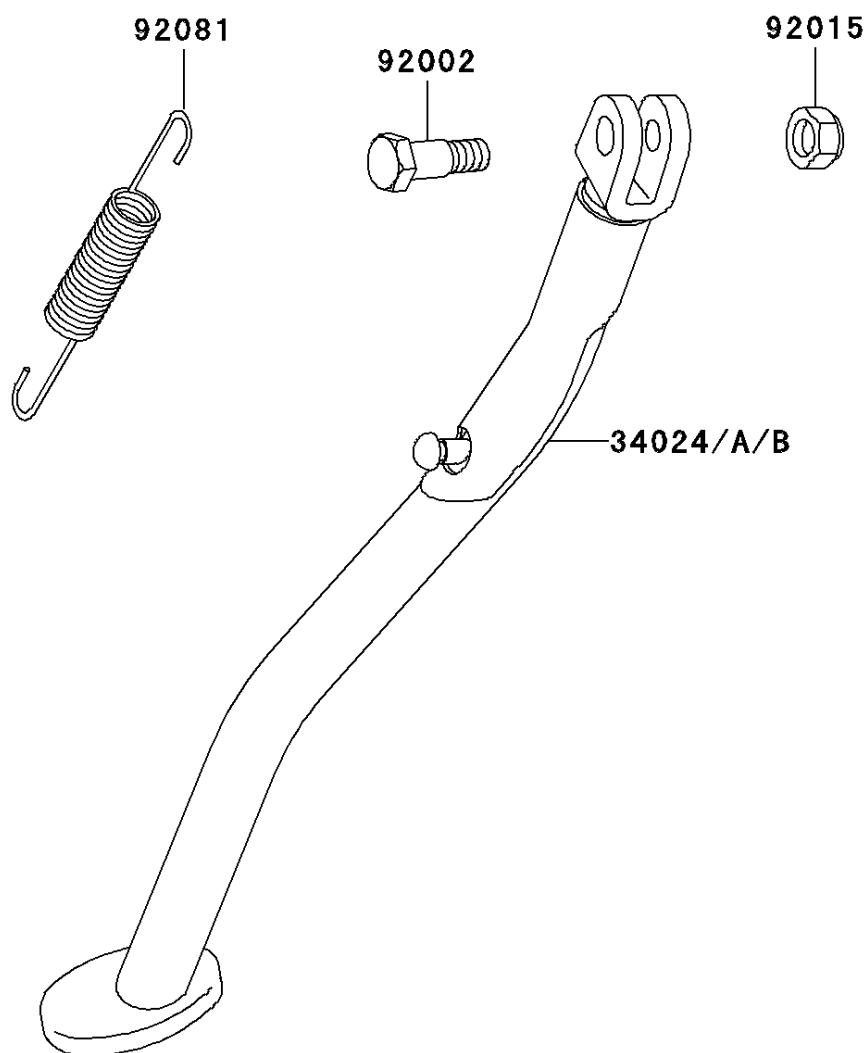

2001 KLX300R

PARTS DIAGRAM

Stand(s)

F2190

2001 KLX300R

PARTS LIST

Stand(s)

Kawasaki

Let the Good Times Roll®

ITEM NAME

PART NUMBER

QUANTITY
