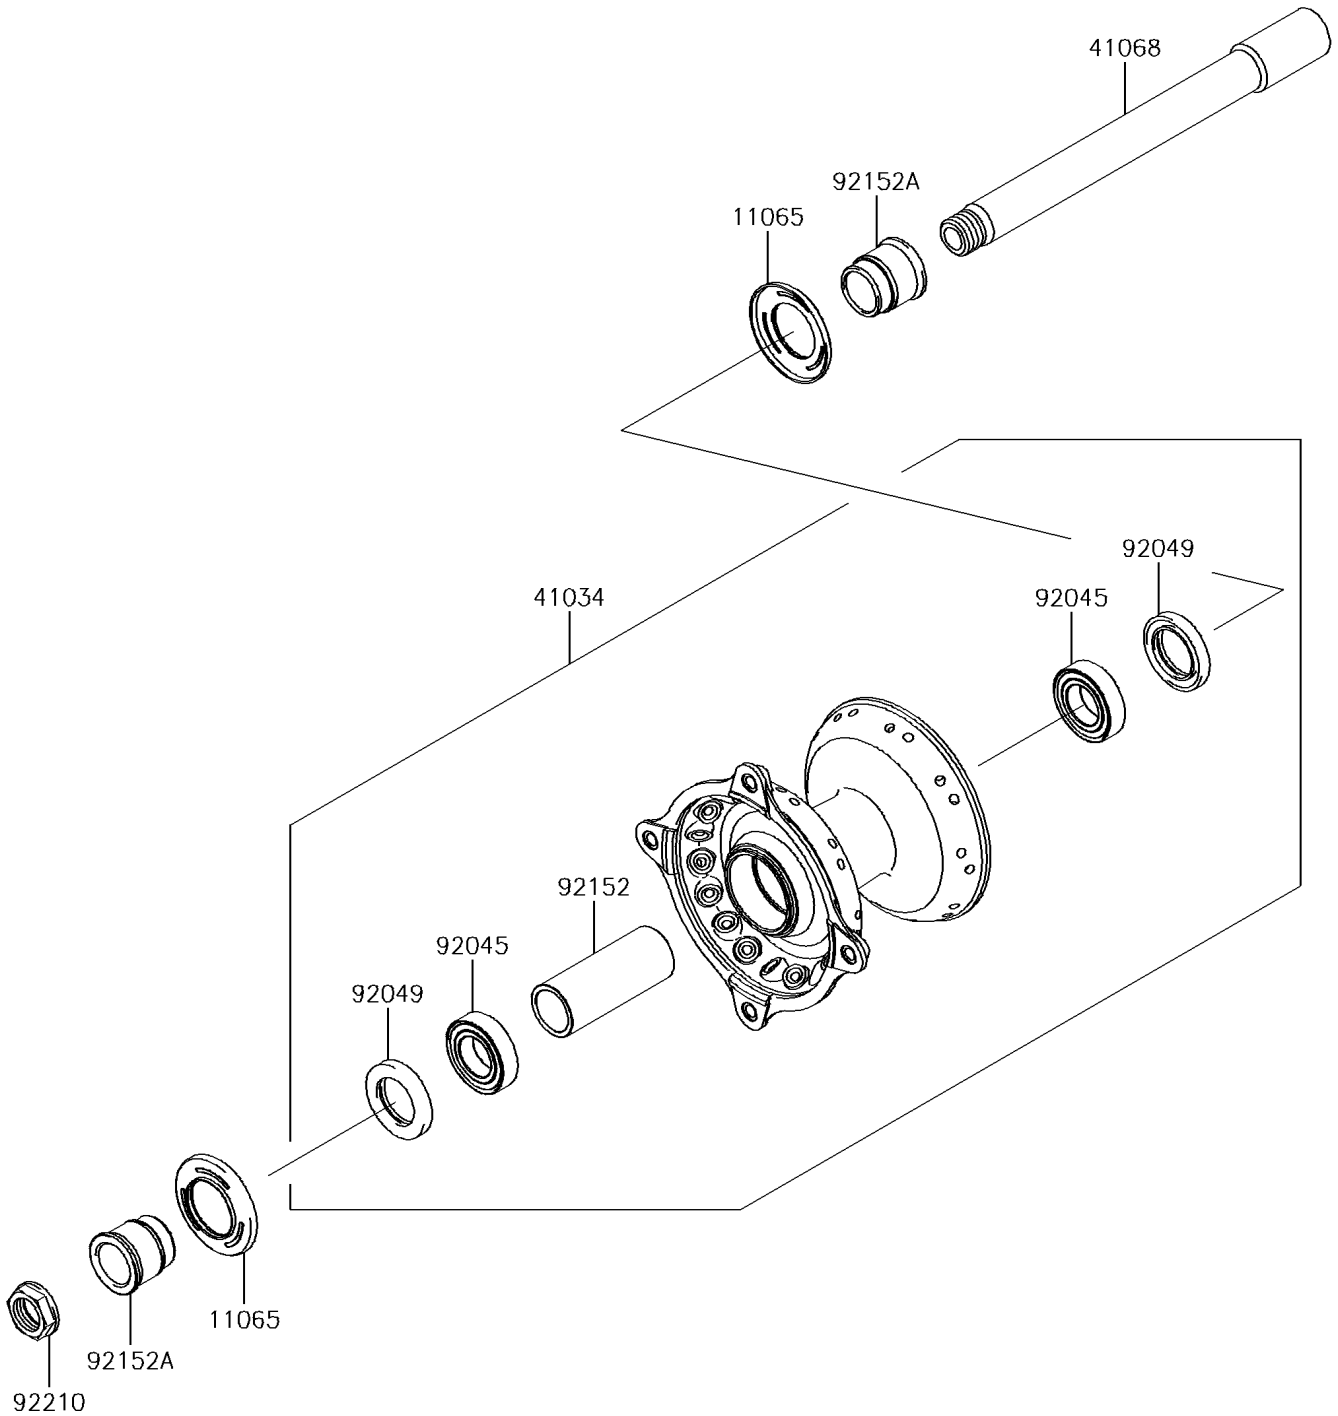

2018 KX™ 450F

PARTS DIAGRAM

Front Hub

F2230

2018 KX™ 450F

PARTS LIST

Front Hub

Kawasaki

Let the Good Times Roll®

ITEM NAME

PART NUMBER

QUANTITY
