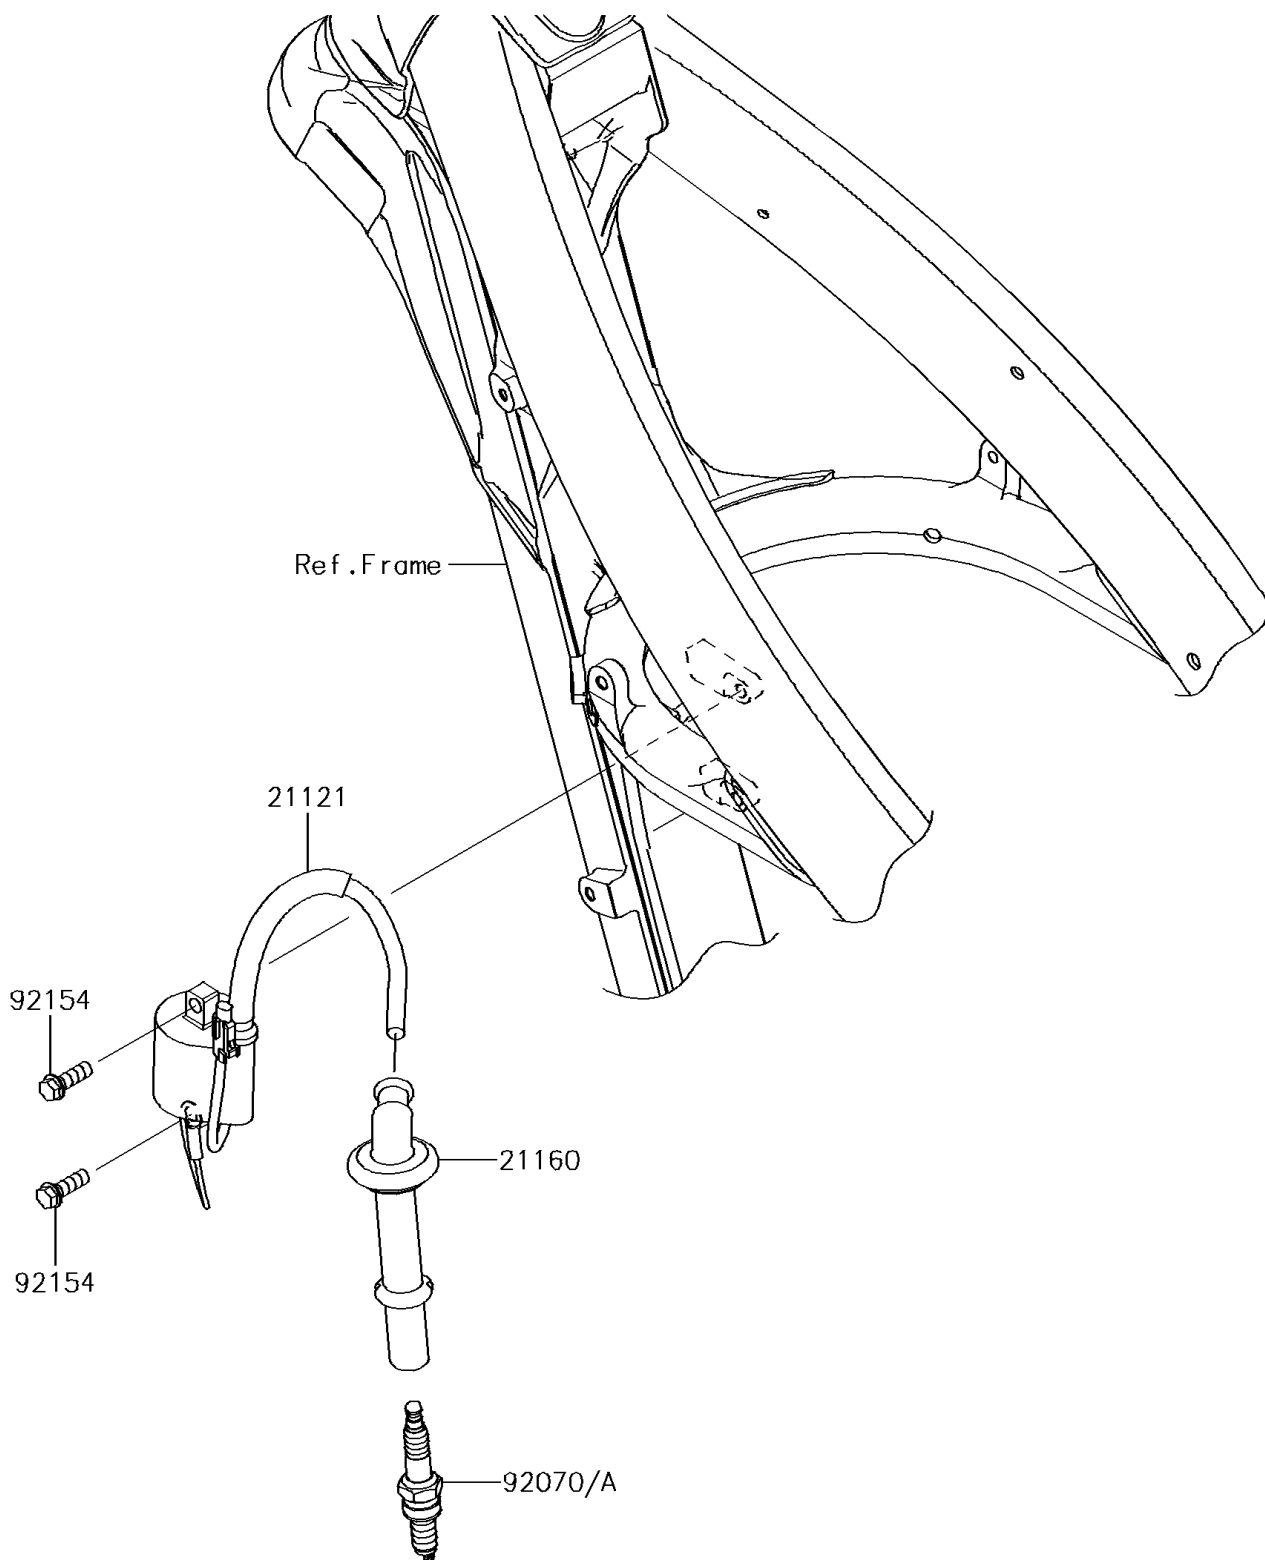

2018 KX™ 450F

PARTS DIAGRAM

Ignition System

Kawasaki

Let the Good Times Roll®

E1830

2018 KX™ 450F

PARTS LIST

Ignition System

ITEM NAME	PART NUMBER	QUANTITY
-----------	-------------	----------
