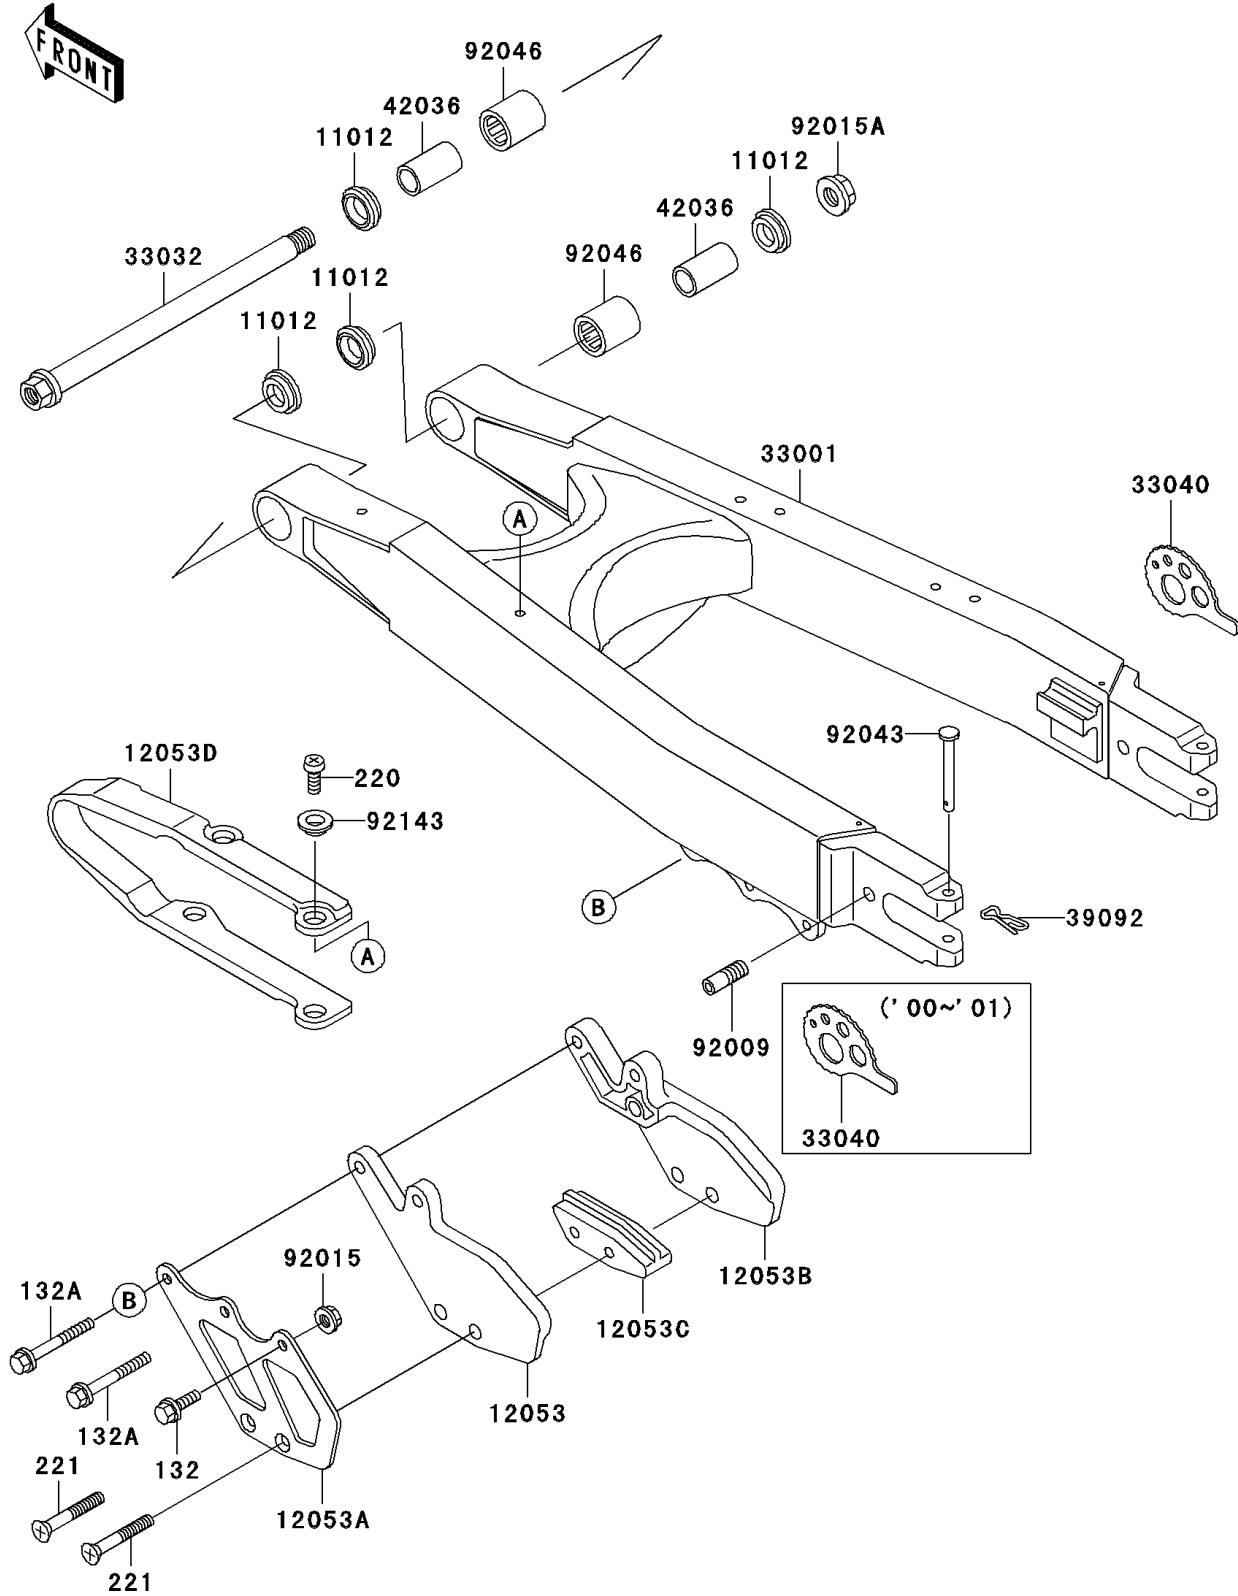

2001 KLX300R

PARTS DIAGRAM

Swingarm

F2141

2001 KLX300R

PARTS LIST

Swingarm

ITEM NAME

PART NUMBER

QUANTITY
