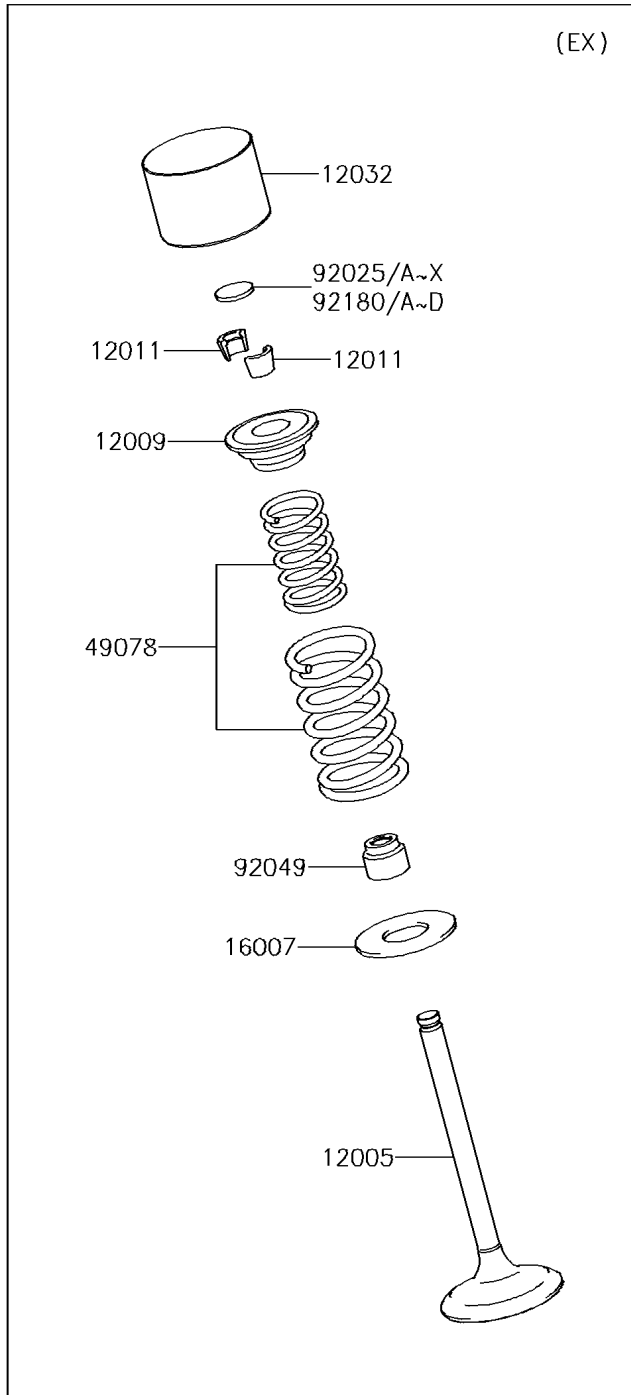

2017 KX™ 450F

PARTS DIAGRAM

Valve(s)

E1210

2017 KX™ 450F

PARTS LIST

Valve(s)

Kawasaki

Let the Good Times Roll®

ITEM NAME

PART NUMBER

QUANTITY
