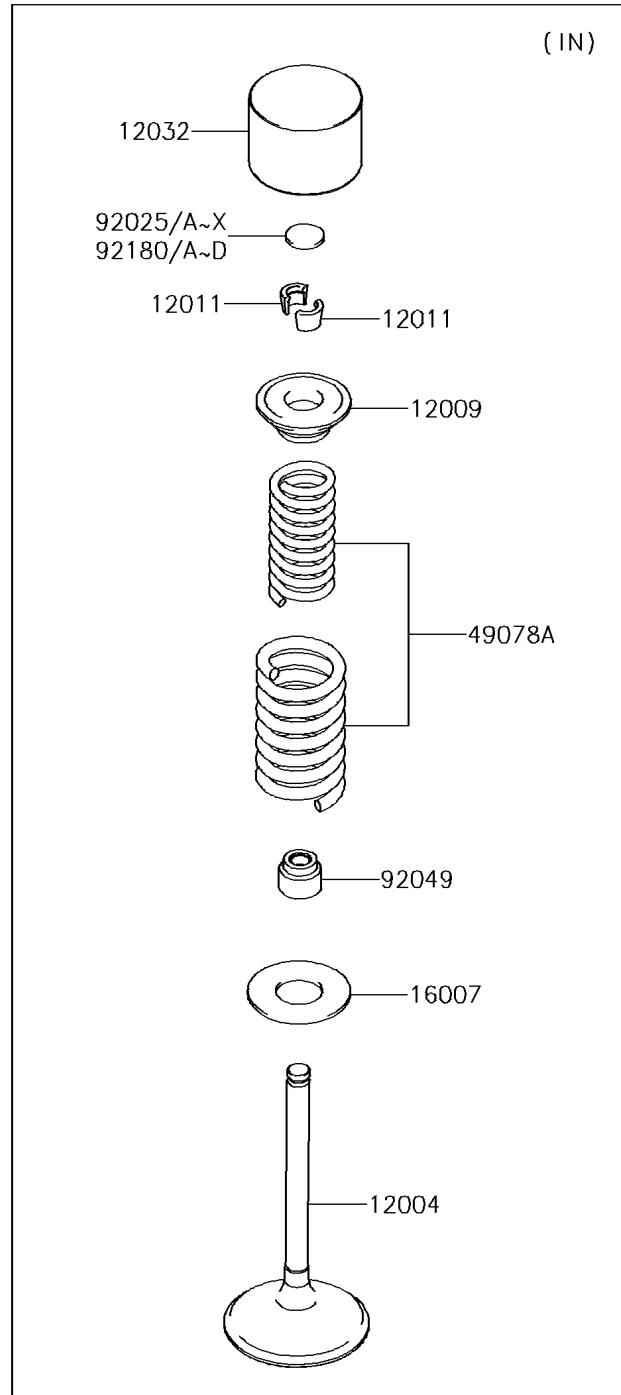

2017 KX™ 450F

PARTS DIAGRAM

Valve(s)

E1210

2017 KX™ 450F

PARTS LIST

Valve(s)

Kawasaki

Let the Good Times Roll®

ITEM NAME

PART NUMBER

QUANTITY
