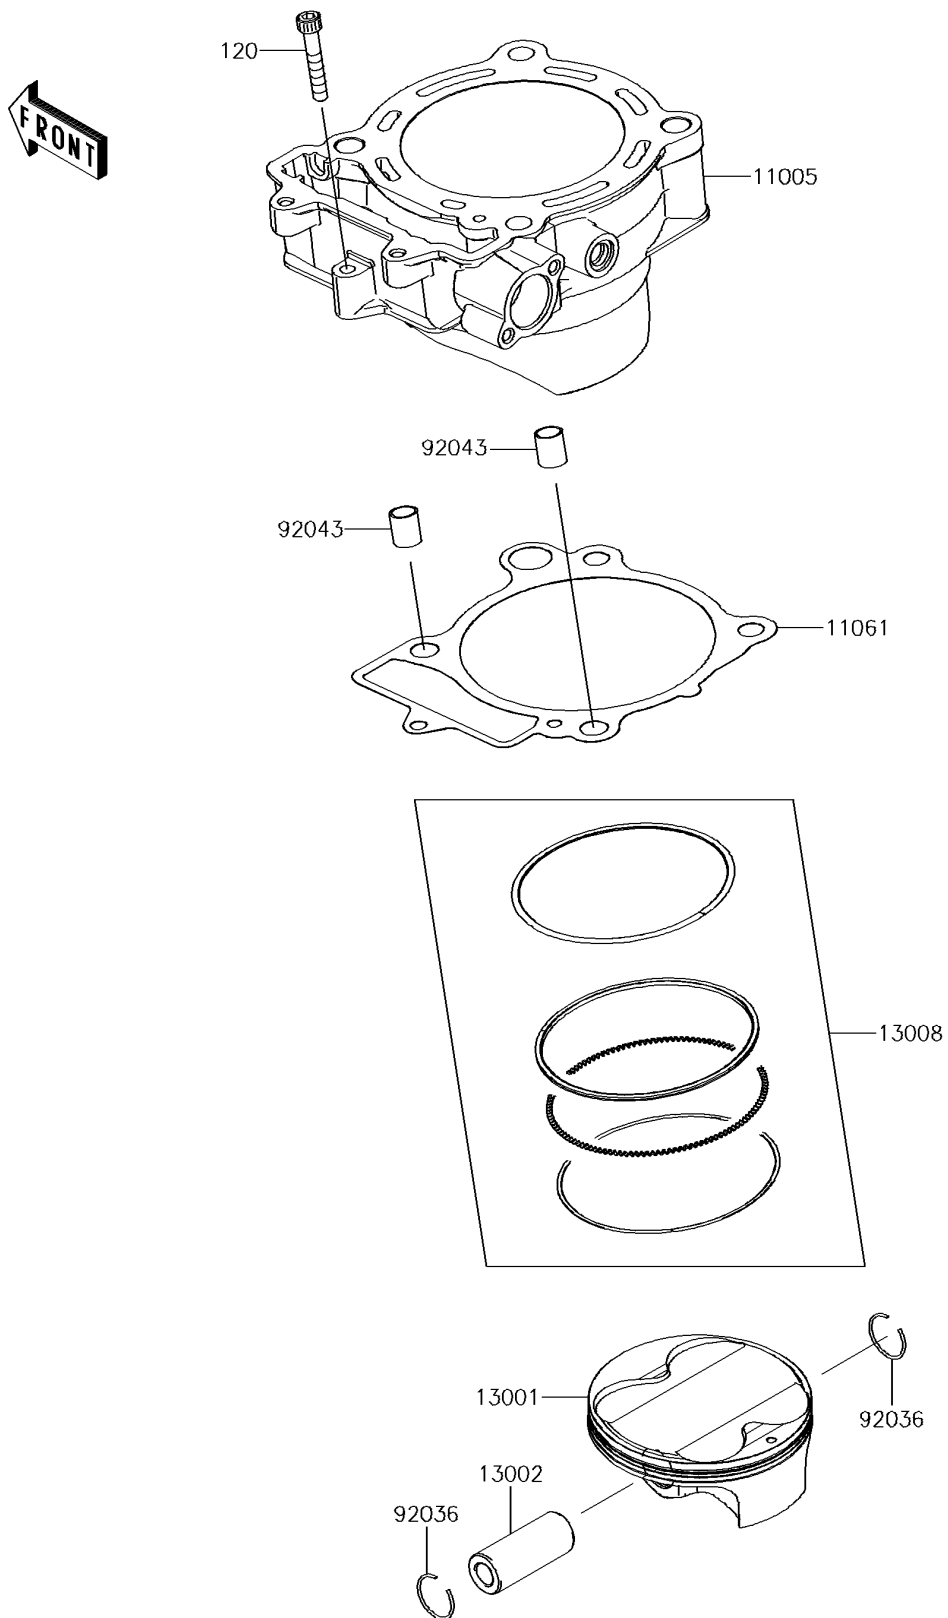

2018 KX™ 450F

PARTS DIAGRAM

Cylinder/Piston(s)

Kawasaki

Let the Good Times Roll®

E1120

2018 KX™ 450F

PARTS LIST

Cylinder/Piston(s)

| ITEM NAME | PART NUMBER | QUANTITY |
|------------------------------------|-------------|----------|
| CYLINDER-ENGINE (Ref # 11005) | 11005-0660 | 1 |
| GASKET,CYLINDER BASE (Ref # 11061) | 11061-0984 | 1 |
| BOLT-SOCKET,6X35 (Ref # 120) | 120CA0635 | 1 |
| PISTON-ENGINE (Ref # 13001) | 13001-0736 | 1 |
| PIN-PISTON (Ref # 13002) | 13002-0028 | 1 |
| RING-SET-PISTON (Ref # 13008) | 13008-0555 | 1 |
| RING-SNAP,PISTON PIN (Ref # 92036) | 92036-008 | 2 |
| PIN,10.1X12X14 (Ref # 92043) | 92043-4009 | 2 |