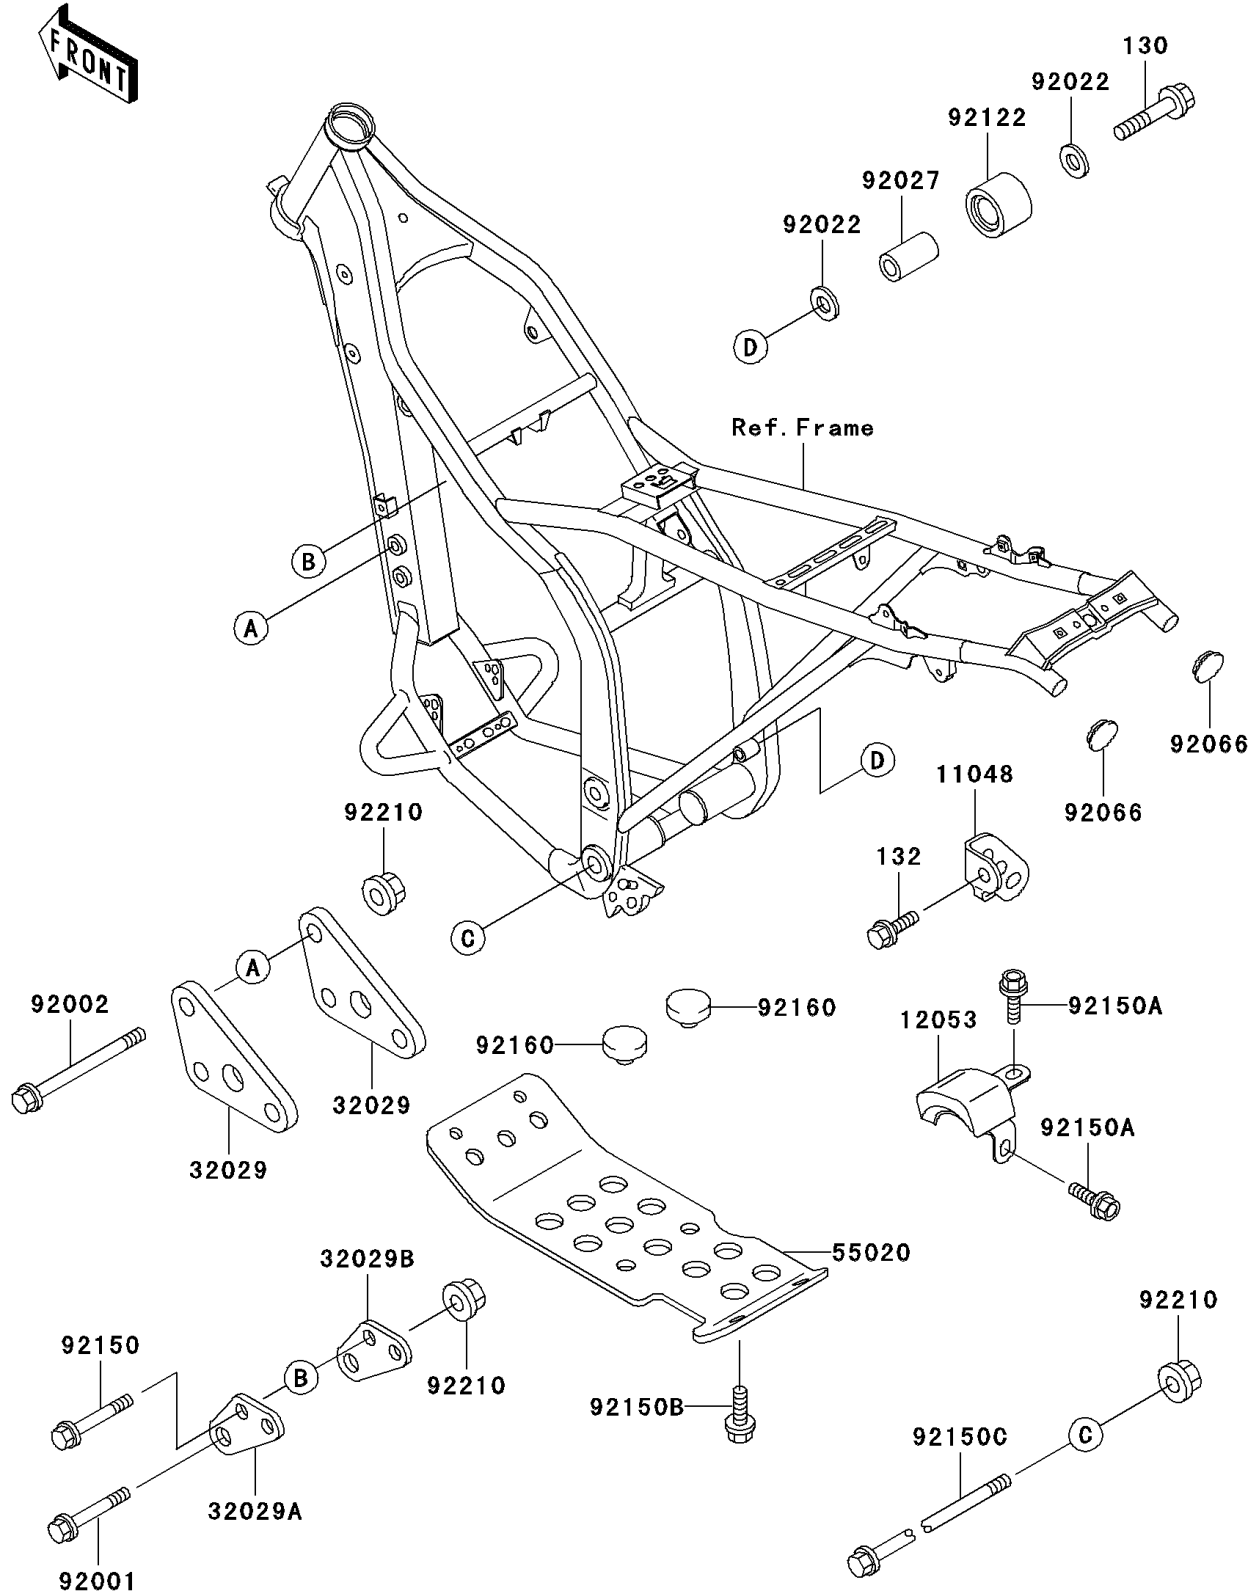

2001 KLX300R

PARTS DIAGRAM

Frame Fittings

F2131

2001 KLX300R

PARTS LIST

Frame Fittings

Kawasaki

Let the Good Times Roll®

ITEM NAME

PART NUMBER

QUANTITY
