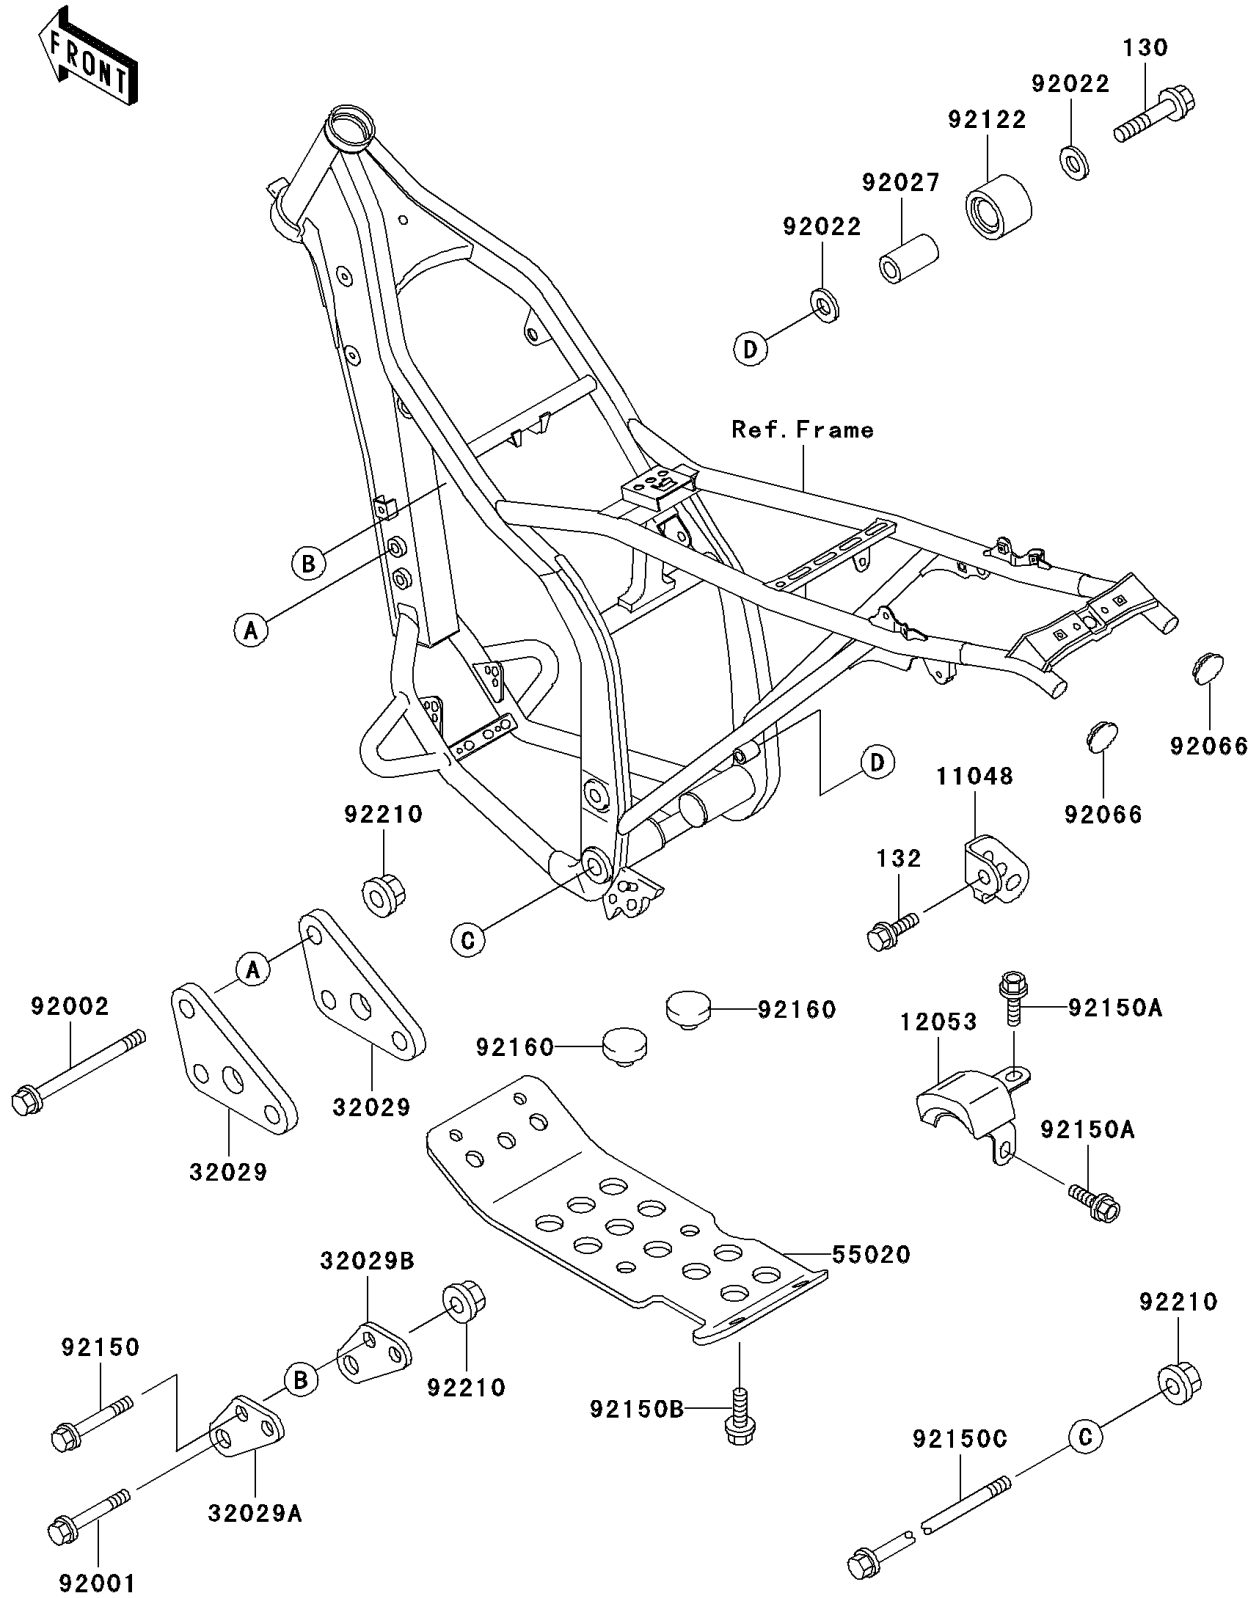

1999 KLX300R

PARTS DIAGRAM

Frame Fittings

F2131

1999 KLX300R

PARTS LIST

Frame Fittings

Kawasaki

Let the Good Times Roll®

ITEM NAME

PART NUMBER

QUANTITY
