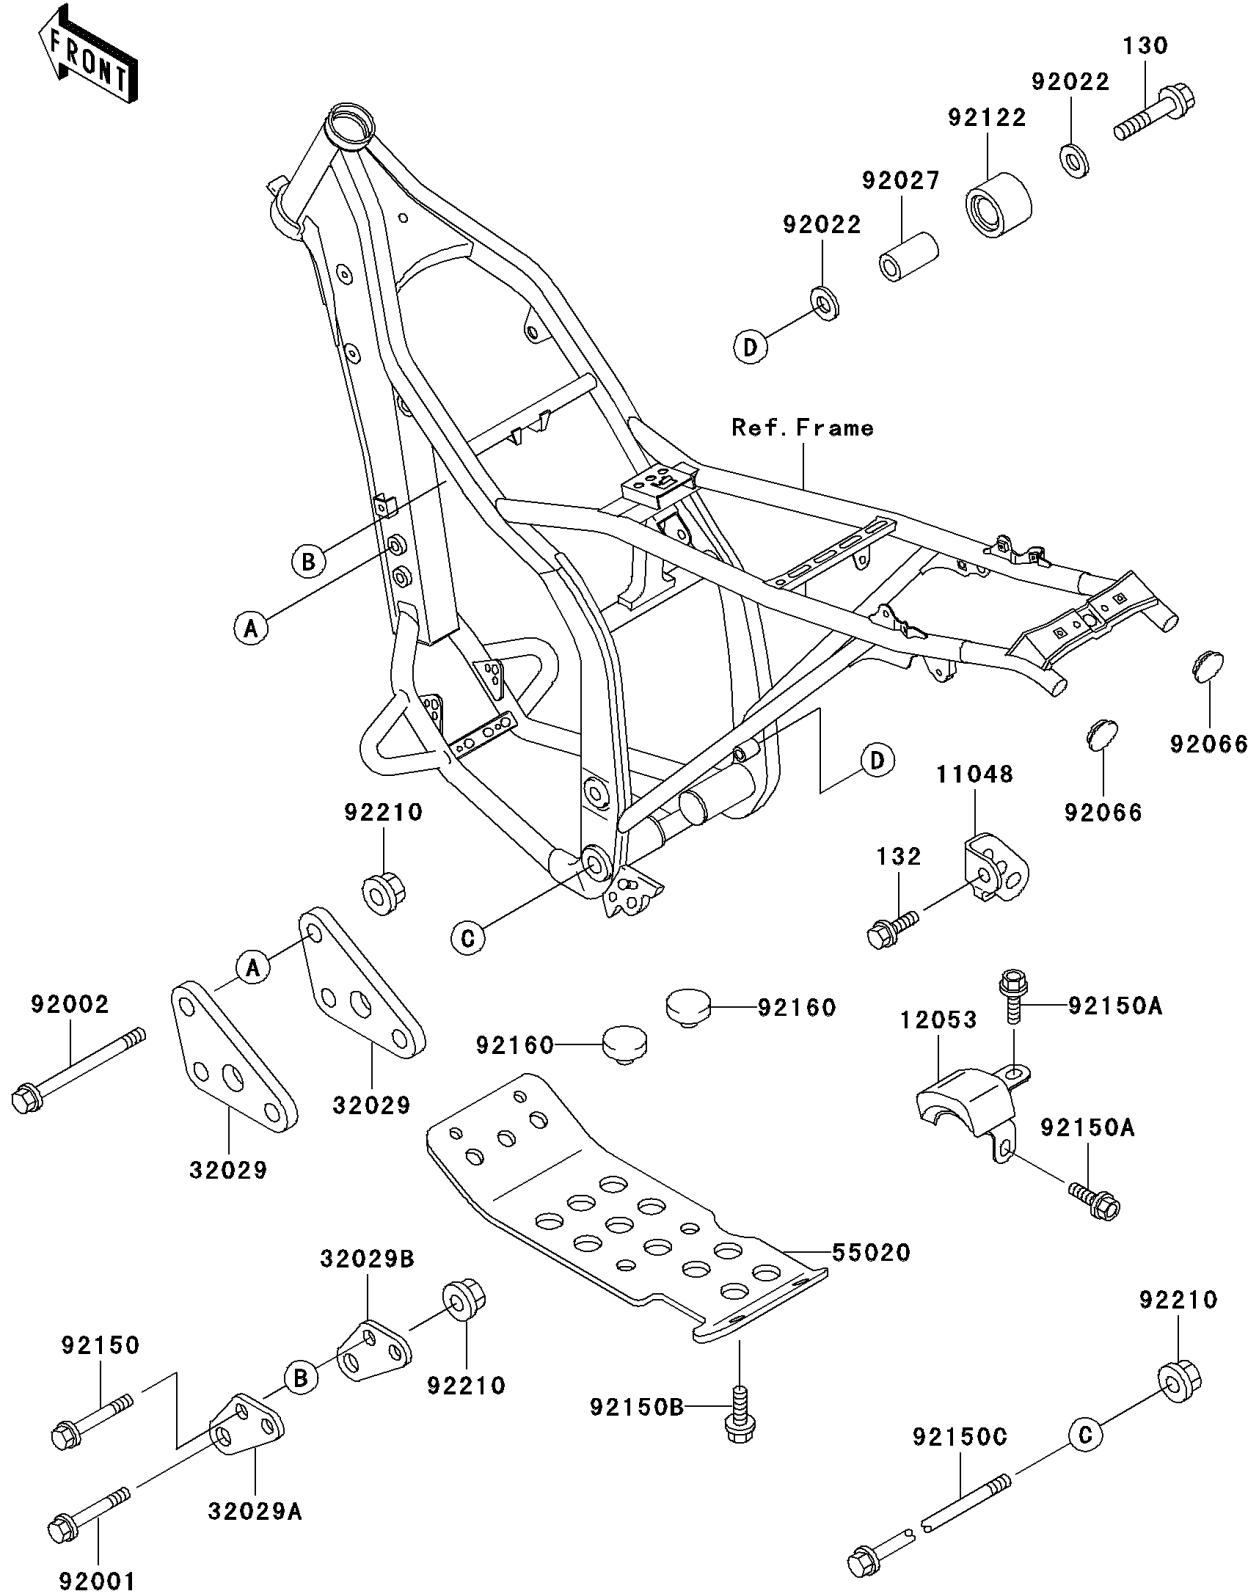

1997 KLX300R

PARTS DIAGRAM

Frame Fittings

F2131

1997 KLX300R

PARTS LIST

Frame Fittings

ITEM NAME	PART NUMBER	QUANTITY
BOLT-FLANGED,8X40 (Ref # 130)	130G0840	1
BOLT-FLANGED-SMALL (Ref # 132)	132G0612	1
BRACKET,AIR FILTER,LWR,LH (Ref # 11048)	11048-1223	1
GUIDE-CHAIN (Ref # 12053)	12053-1314	1
BRACKET-ENGINE,FR (Ref # 32029)	32029-1855	2
BRACKET-ENGINE,HEAD,LH (Ref # 32029A)	32029-1886	1
BRACKET-ENGINE,HEAD,RH (Ref # 32029B)	32029-1887	1
GUARD,ENGINE (Ref # 55020)	55020-1456	1
BOLT,10X44 (Ref # 92001)	92001-1499	1
BOLT,10X90 (Ref # 92002)	92002-1674	3
WASHER,8.5X20X1.6 (Ref # 92022)	92022-1561	2
COLLAR,CHAIN ROLLER (Ref # 92027)	92027-1670	1
PLUG,FRAME END,12X13 (Ref # 92066)	92066-1034	2
ROLLER,CHAIN GUIDE (Ref # 92122)	92122-1153	1
BOLT,FLANGED,8X40 (Ref # 92150)	92150-1168	2
BOLT,6X14 (Ref # 92150A)	92150-1340	2
BOLT,6X12 (Ref # 92150B)	92150-1435	4
BOLT,FLANGED,10X120 (Ref # 92150C)	92150-1642	1
DAMPER,ENGINE GUARD (Ref # 92160)	92160-1396	2
NUT,LOCK,FLANGED,10MM (Ref # 92210)	92210-1080	5