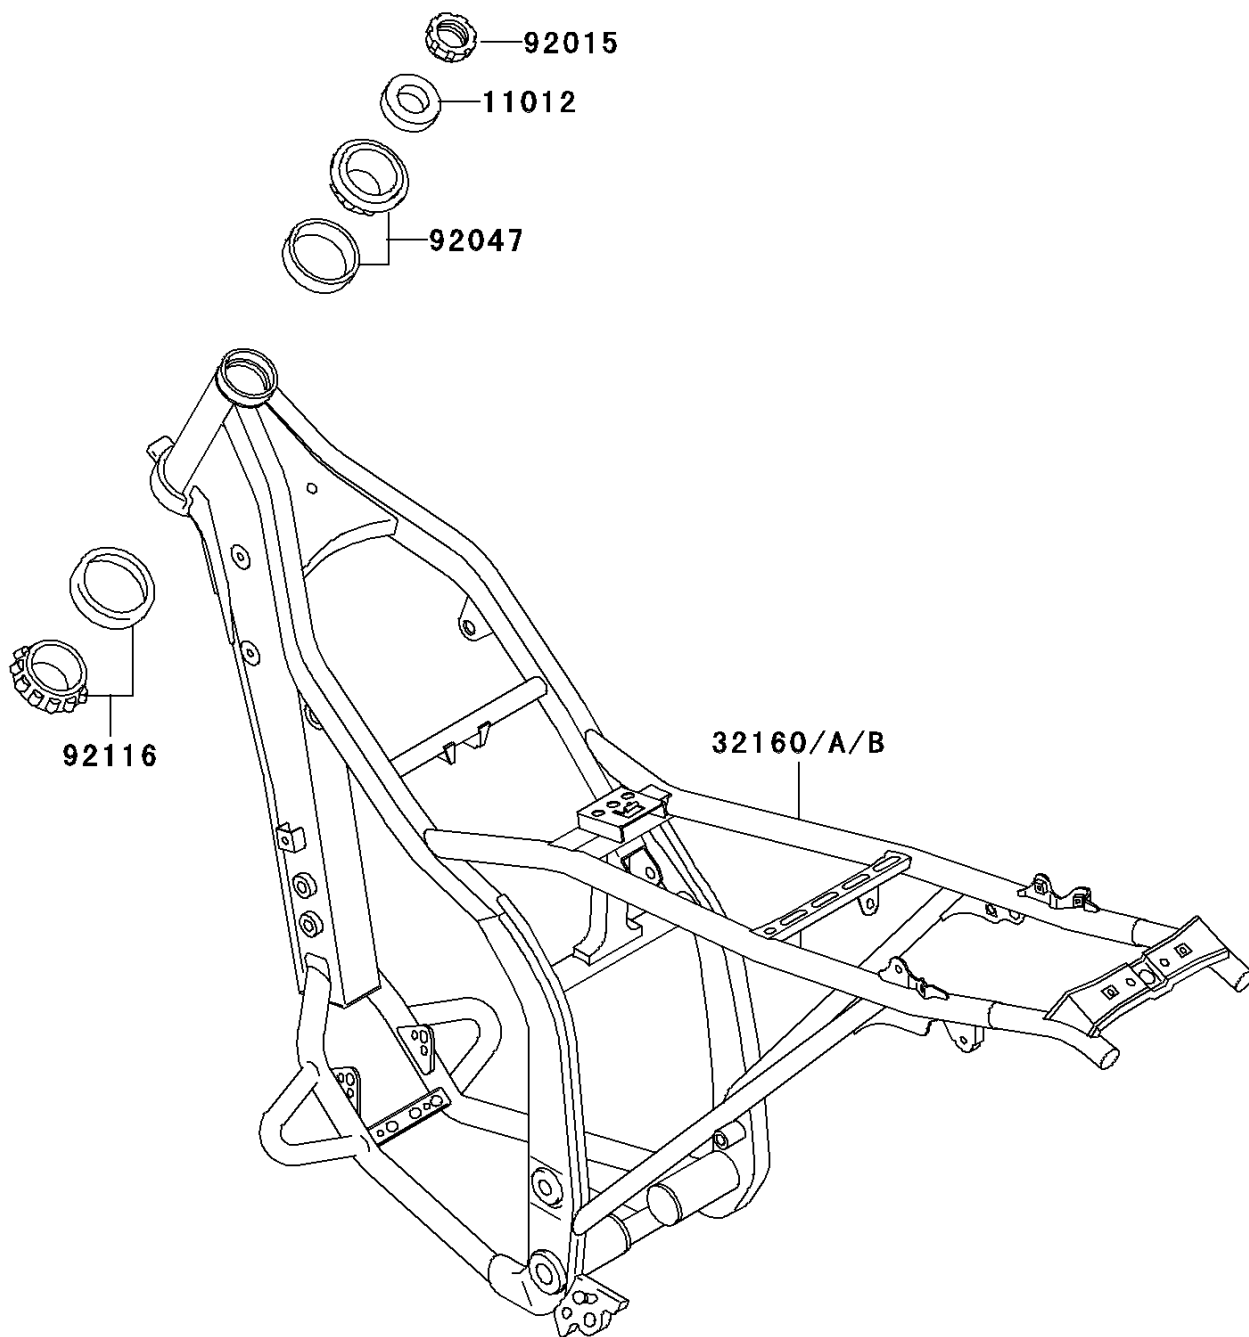

2001 KLX300R

PARTS DIAGRAM

Frame

Kawasaki

Let the Good Times Roll®

F2120

2001 KLX300R

PARTS LIST

Frame

ITEM NAME

PART NUMBER

QUANTITY
