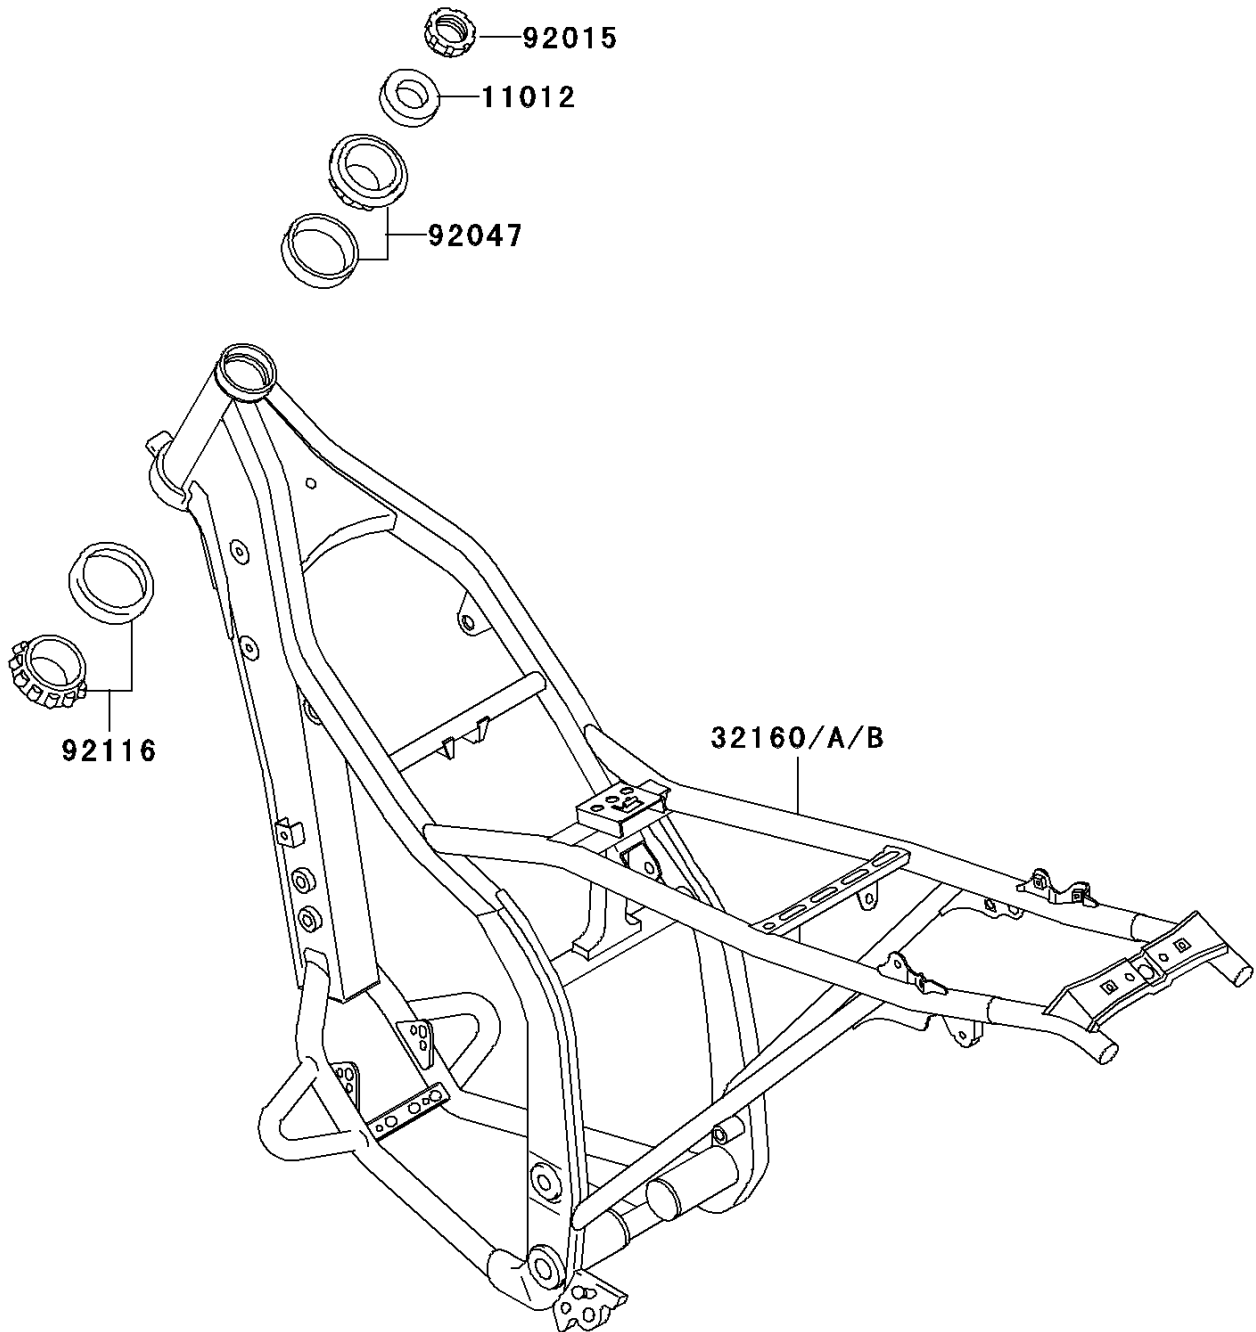

1999 KLX300R

PARTS DIAGRAM

Frame

F2120

1999 KLX300R

PARTS LIST

Frame

ITEM NAME

PART NUMBER

QUANTITY
