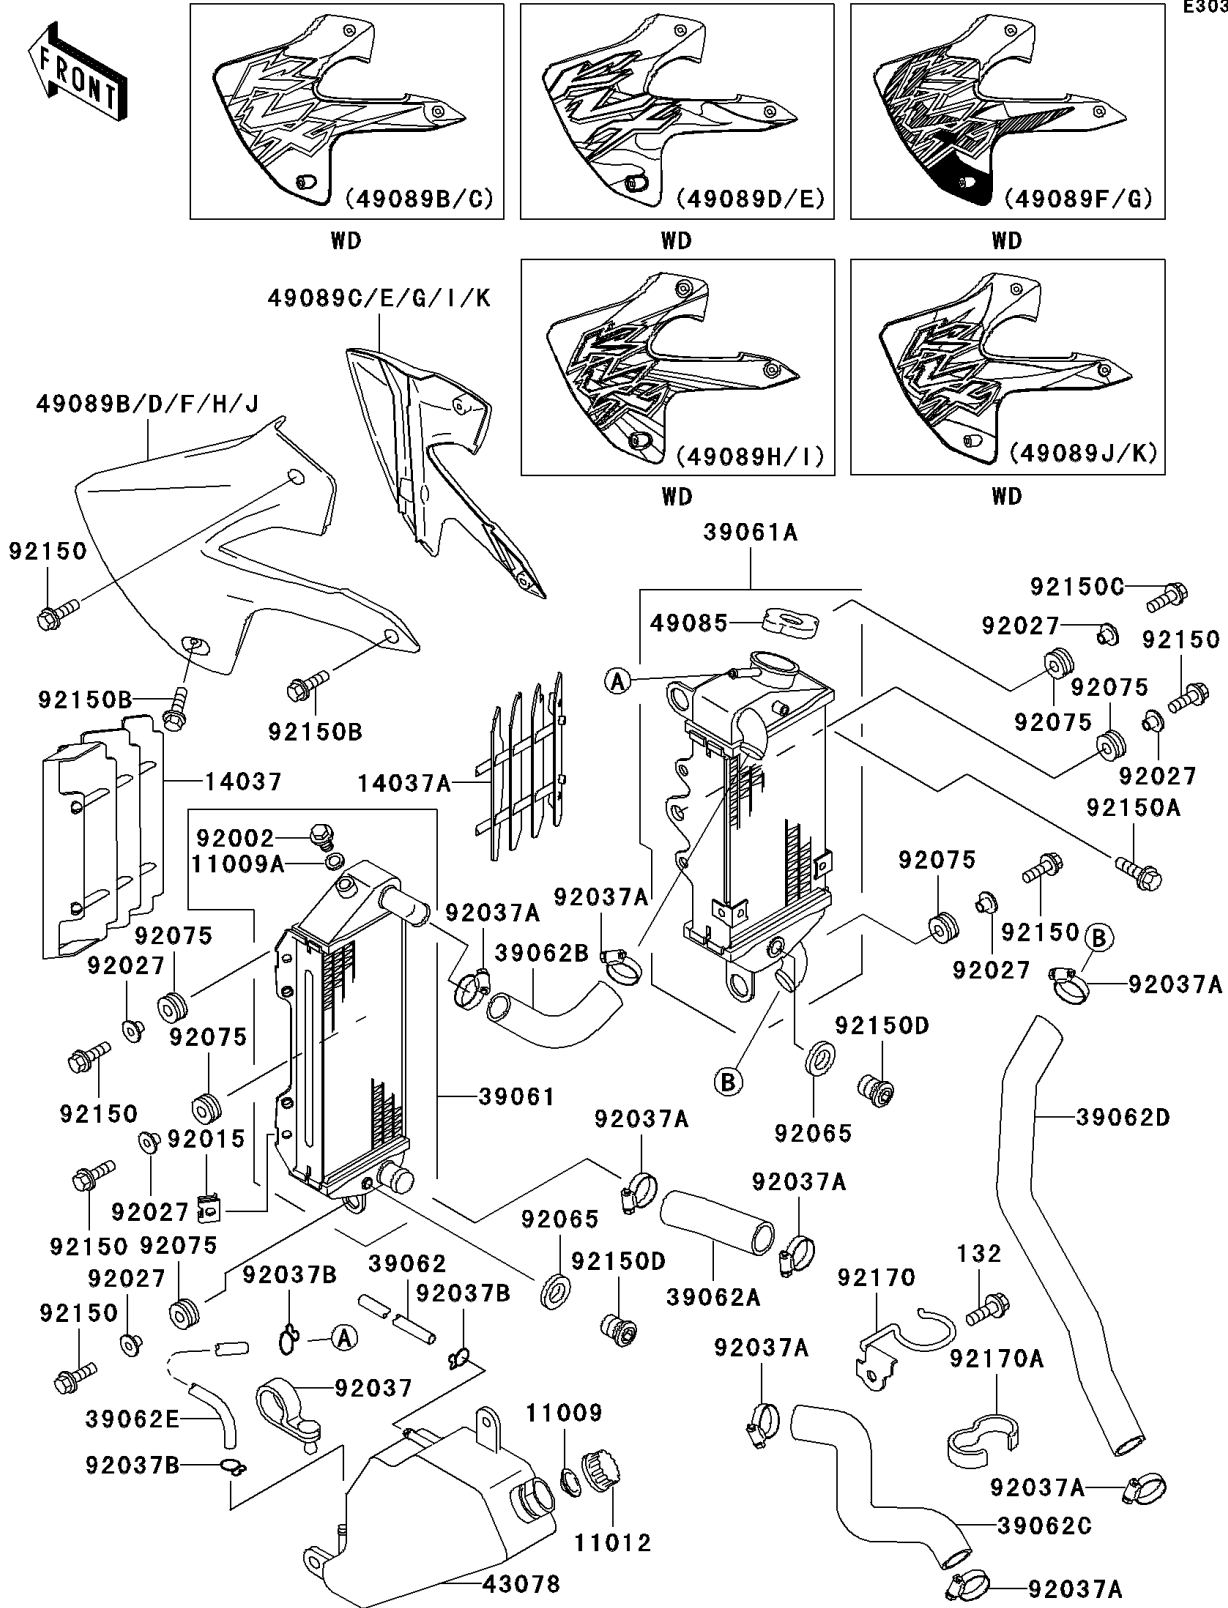

2001 KLX300R

PARTS DIAGRAM

Radiator

E3032

2001 KLX300R

PARTS LIST

Radiator

ITEM NAME

PART NUMBER

QUANTITY
