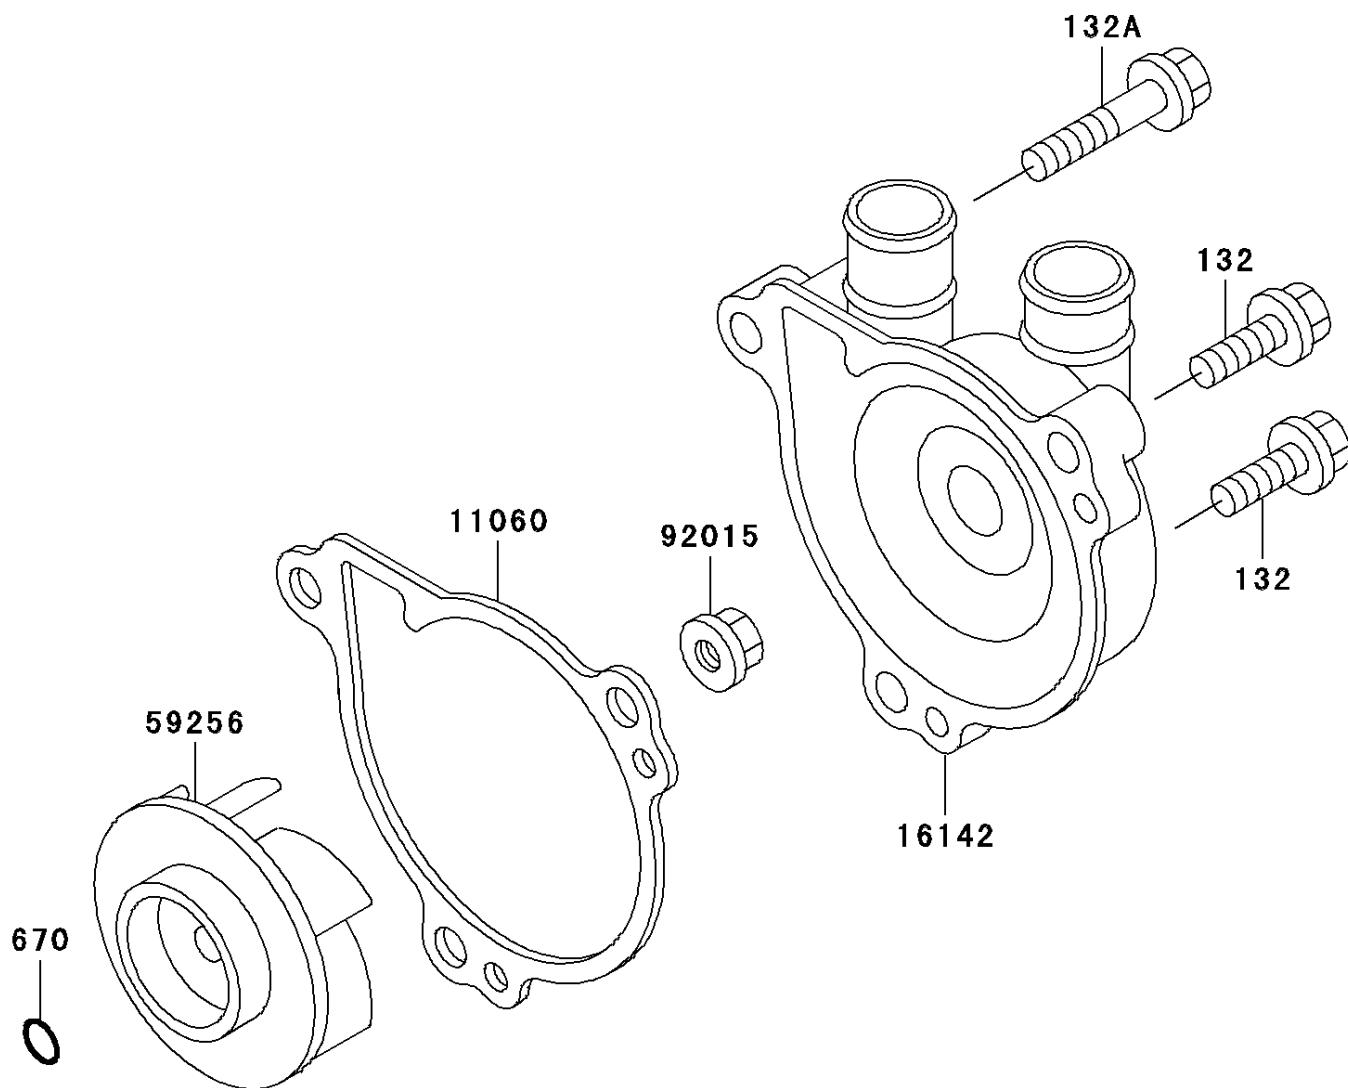

2001 KLX300R

PARTS DIAGRAM

Water Pump

Kawasaki

Let the Good Times Roll®

E3031

2001 KLX300R

PARTS LIST

Water Pump

Kawasaki

Let the Good Times Roll®

ITEM NAME

PART NUMBER

QUANTITY
