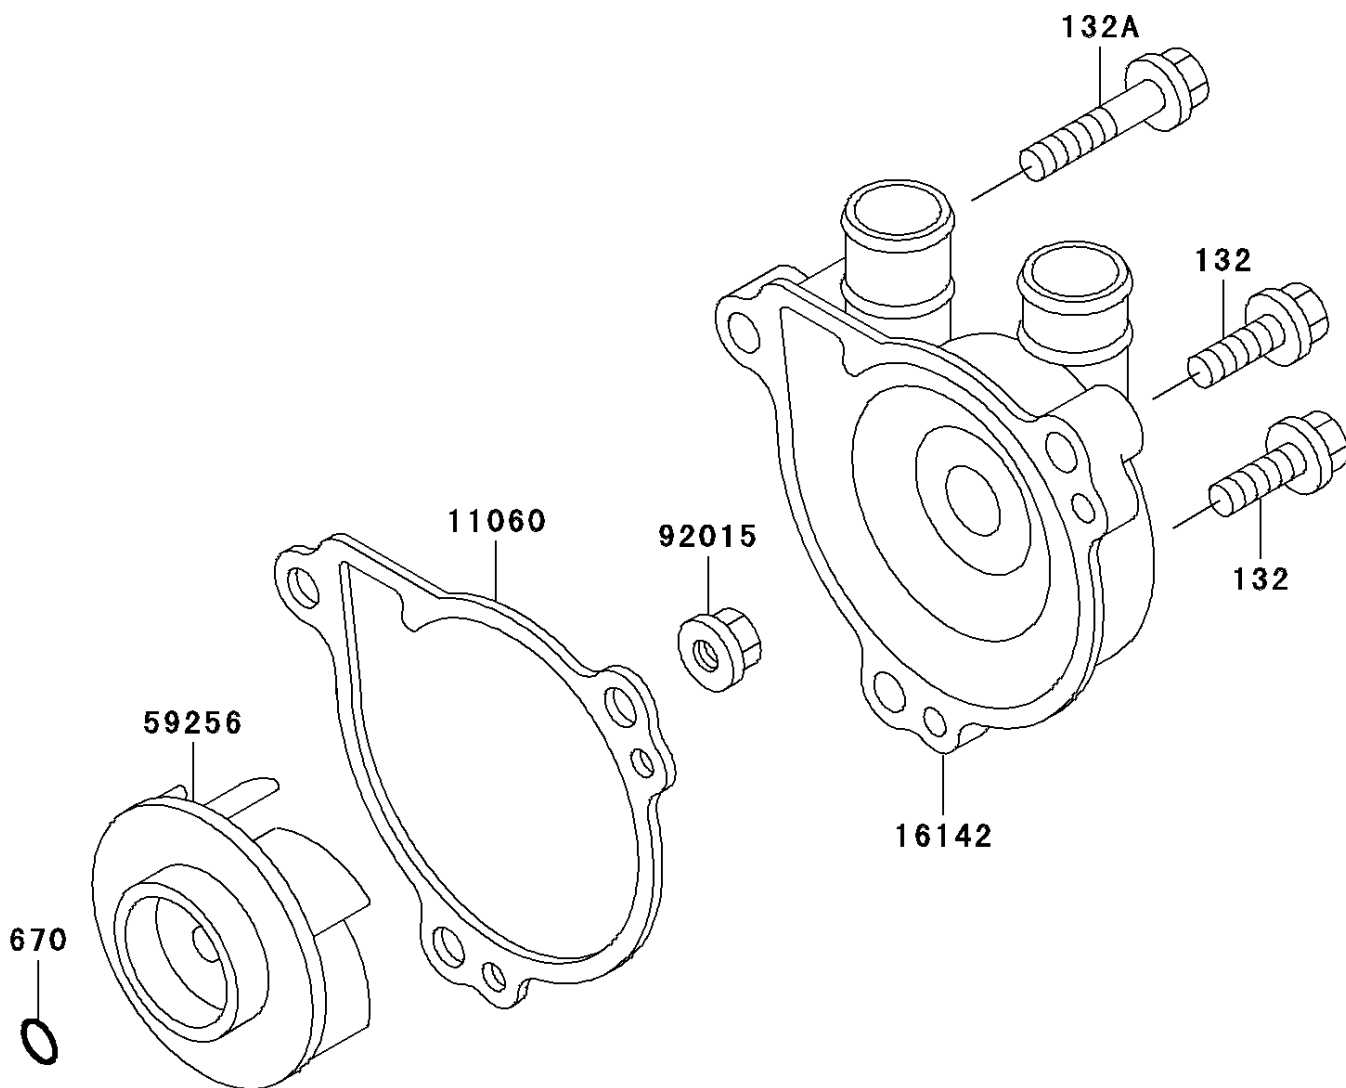

1999 KLX300R

PARTS DIAGRAM

Water Pump

E3031

1999 KLX300R

PARTS LIST

Water Pump

Kawasaki

Let the Good Times Roll®

ITEM NAME

PART NUMBER

QUANTITY
