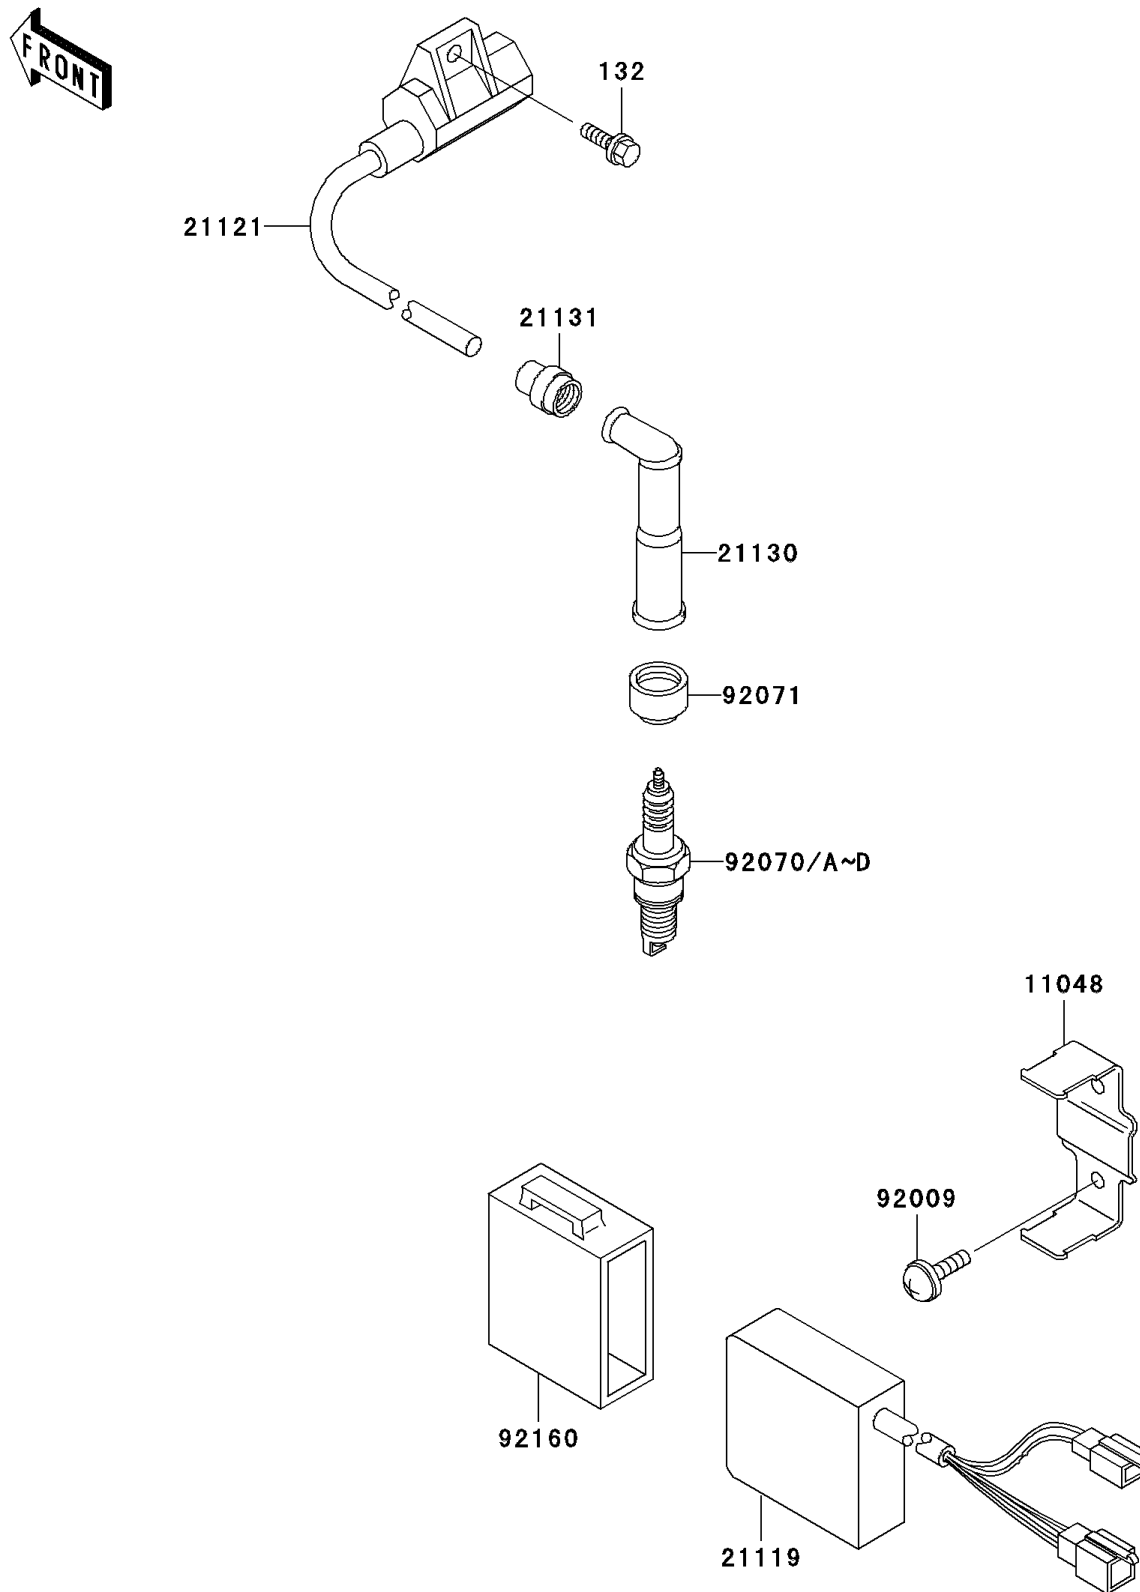

2001 KLX300R

PARTS DIAGRAM

Ignition System

Kawasaki

Let the Good Times Roll®

E1830

2001 KLX300R

PARTS LIST

Ignition System

ITEM NAME

PART NUMBER

QUANTITY
