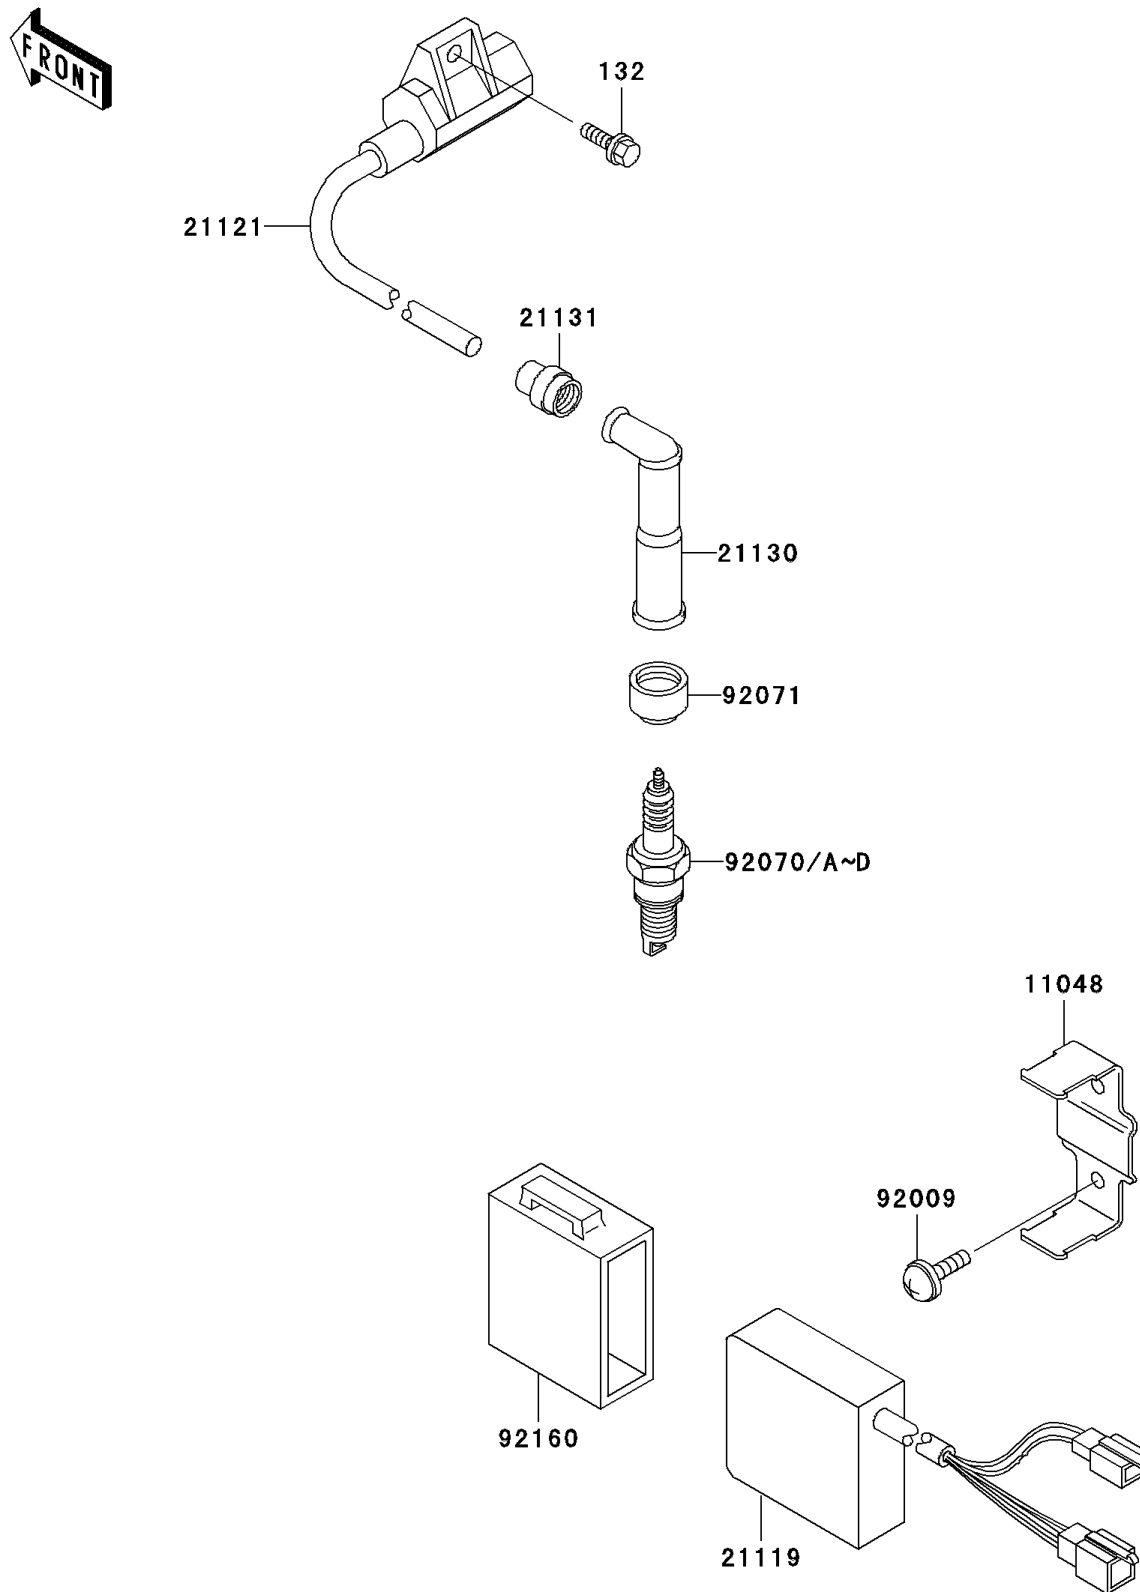

1999 KLX300R

PARTS DIAGRAM

Ignition System

E1830

1999 KLX300R

PARTS LIST

Ignition System

ITEM NAME

PART NUMBER

QUANTITY
